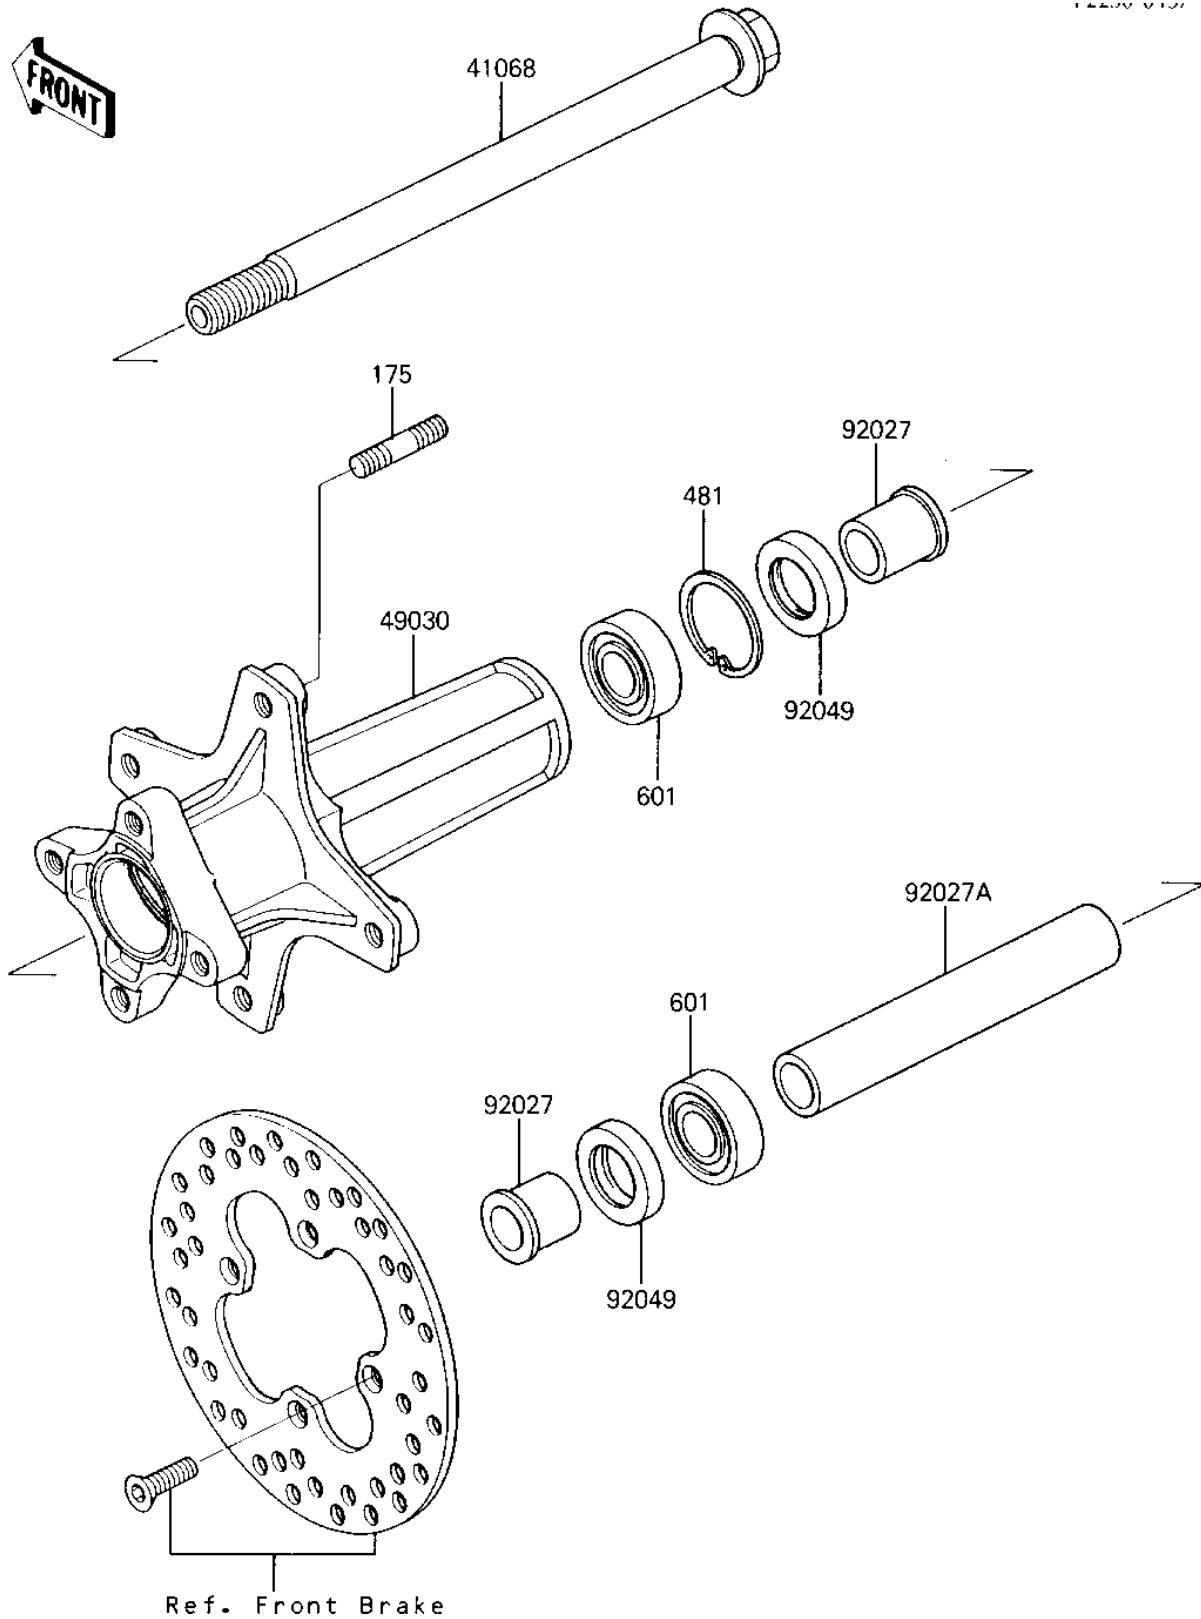

1987 Tecate PARTS DIAGRAM

FRONT HUB

1987 Tecate PARTS LIST

FRONT HUB

ITEM NAME	PART NUMBER	QUANTITY
AXLE,FR (Ref # 41068)	41068-1206	1
HUB,FR (Ref # 49030)	49030-1071	1
COLLAR,L=20 (Ref # 92027)	92027-1951	2
COLLAR,L=185 (Ref # 92027A)	92027-1952	1
SEAL-OIL,AG1258A0 (Ref # 92049)	92049-1110	2
BOLT-STUD-FINE,10X20 (Ref # 175)	175G1020	4
RING, SNAP,43.5M/M (Ref # 481)	92033-1040	1
BEARING-BALL, #6203 (Ref # 601)	601B6203ZZ	2