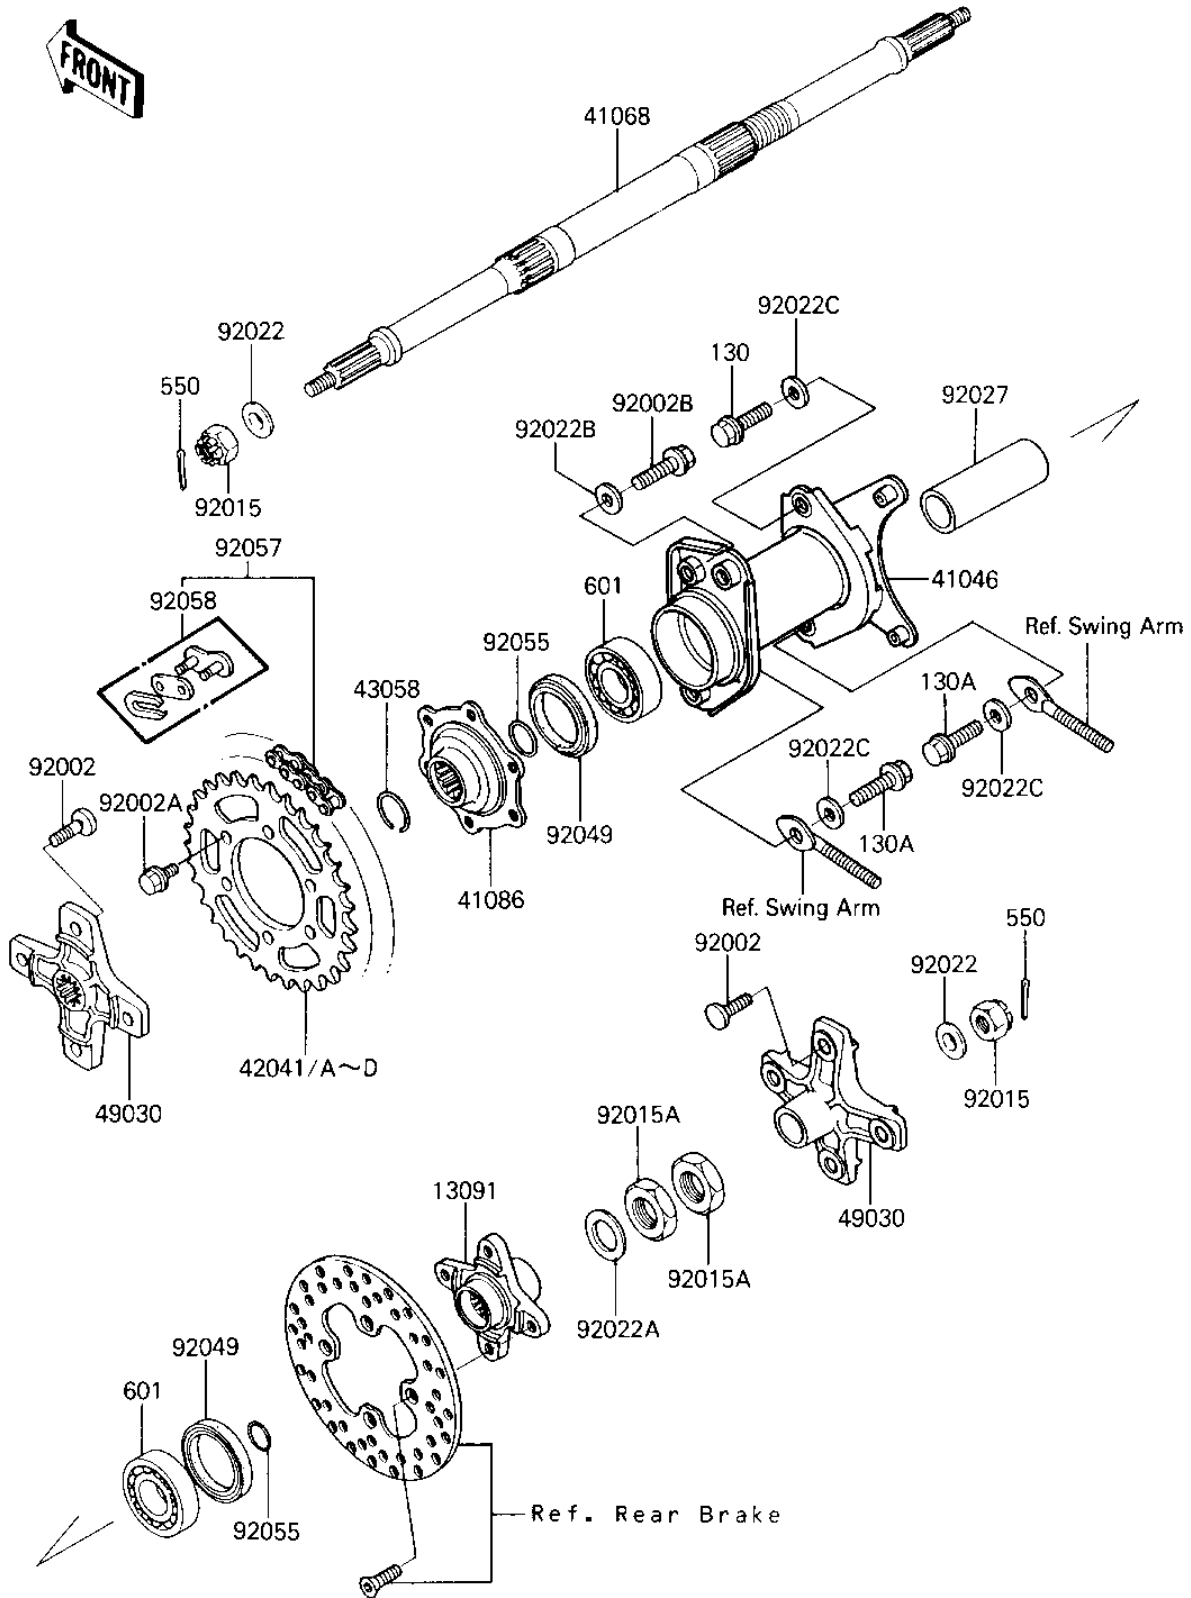

1987 Tecate PARTS DIAGRAM

REAR HUB/AXLE/CHAIN

12470 0100

1987 Tecate PARTS LIST

REAR HUB/AXLE/CHAIN

ITEM NAME	PART NUMBER	QUANTITY
HOLDER,DISC PLATE (Ref # 13091)	13091-1470	1
HOUSING-BEARING (Ref # 41046)	41046-1079	1
AXLE,RR (Ref # 41068)	41068-1216	1
FLANGE,REAR SPROCKET (Ref # 41086)	41086-1063	1
SPROCKET-HUB (Ref # 42041)	42041-1236	1
SPROCKET-HUB (Ref # 42041A)	42041-1237	1
SPROCKET-HUB (Ref # 42041B)	42041-1238	1
SPROCKET-HUB (Ref # 42041C)	42041-1239	1
SPROCKET-HUB (Ref # 42041D)	42041-1240	1
RING,SNAP (Ref # 43058)	43058-1060	1
HUB,RR (Ref # 49030)	49030-1078	2
BOLT,10X30 (Ref # 92002)	92002-1388	8
BOLT,FLANGED,8X16 (Ref # 92002A)	92002-1645	6
BOLT (Ref # 92002B)	92002-1714	1
NUT CASTLE,18MM (Ref # 92015)	42045-018	2
NUT,LOCK,37MM (Ref # 92015A)	92015-1545	2
WASHER,18.3X34X4.5 (Ref # 92022)	92022-1658	2
WASHER,37.5X48X2.3 (Ref # 92022A)	92022-1746	1
WASHER (Ref # 92022B)	92022-1806	1
WASHER,12.5X28X4.5 (Ref # 92022C)	92022-4037	4
COLLAR,40.2X45.4X129 (Ref # 92027)	92027-1953	1
SEAL-OIL (Ref # 92049)	92049-1237	2
RING-O,38MM (Ref # 92055)	92055-1317	2
DR CHAIN,EK520SH-0X94 (Ref # 92057)	92057-1203	1
JOINT-CHAIN,DRIVE (Ref # 92058)	92058-1055	1
BOLT-FLANGED (Ref # 130)	130P1230	2
BOLT-FLANGED (Ref # 130A)	130P1235	2
PIN-COTTER,4.0X35 (Ref # 550)	550D4035	2
BEARING (Ref # 601)	601A6008UU	2