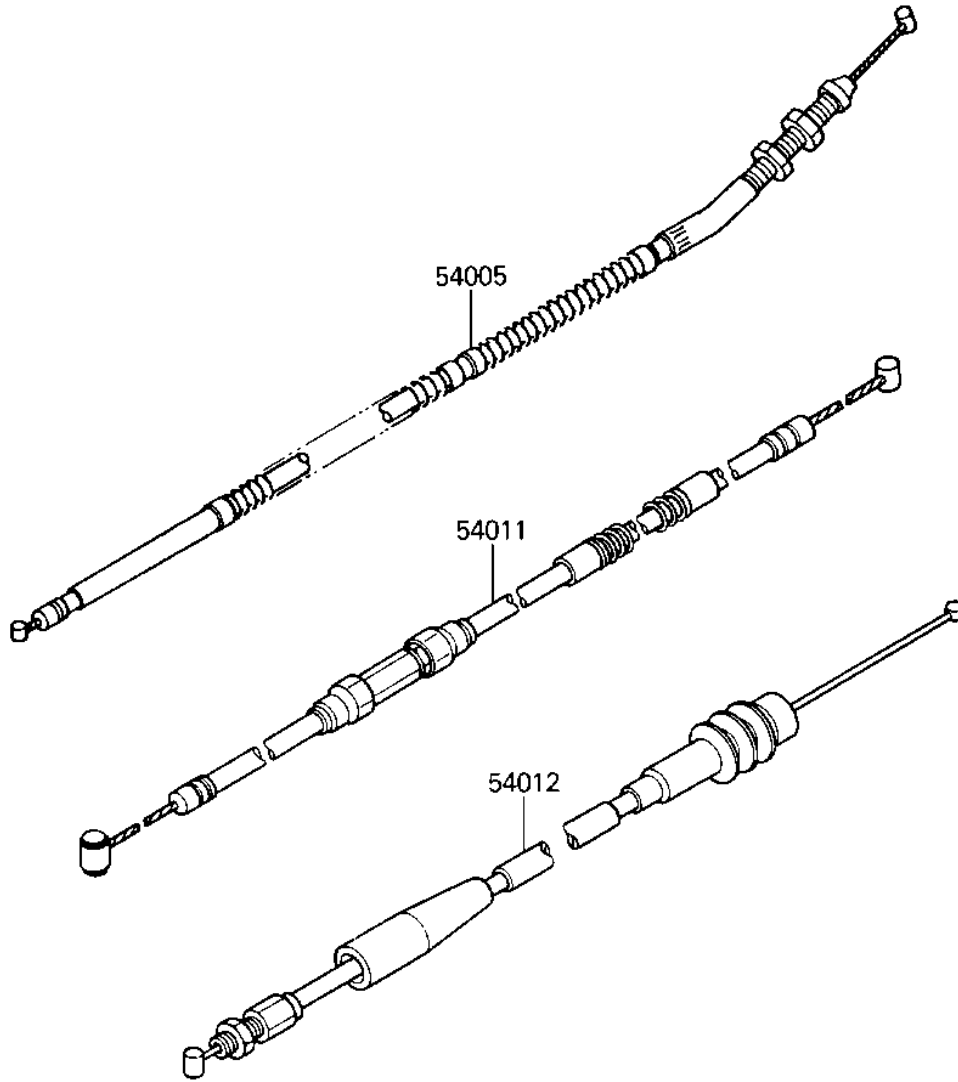

# 1987 Tecate PARTS DIAGRAM

## CABLES

# 1987 Tecate PARTS LIST

## CABLES

ITEM NAME	PART NUMBER	QUANTITY
CABLE-BRAKE (Ref # 54005)	54005-1135	1
CABLE-CLUTCH (Ref # 54011)	54011-1253	1
CABLE-THROTTLE (Ref # 54012)	54012-1290	1
CLAMP (Ref # 92037)	92037-1275	1