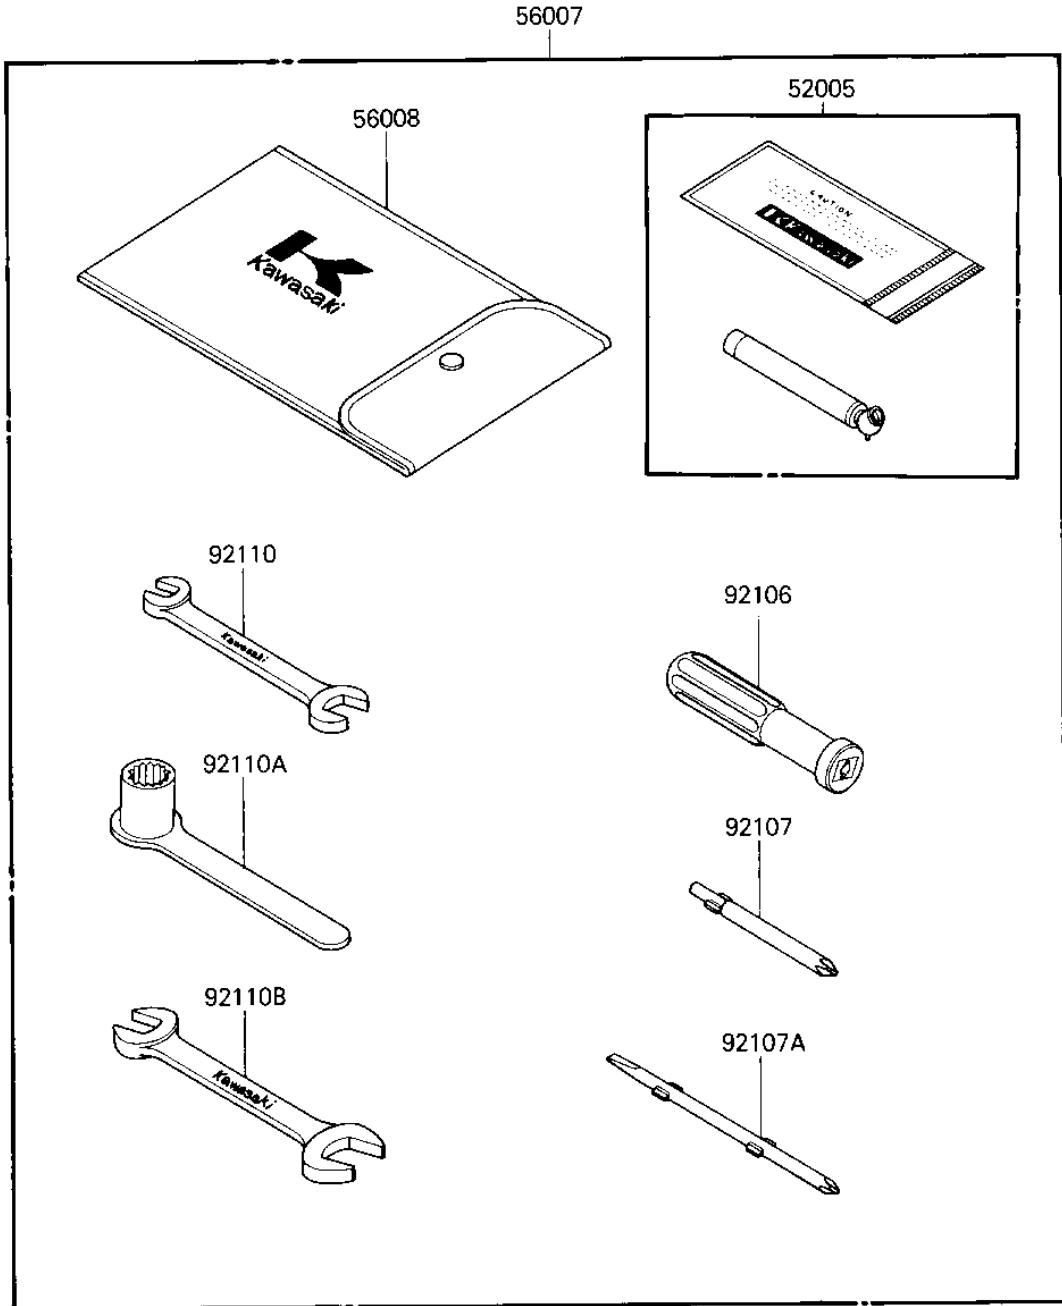

1987 Tecate PARTS DIAGRAM

OWNER TOOLS

F2010-0221

1987 Tecate PARTS LIST

OWNER TOOLS

ITEM NAME	PART NUMBER	QUANTITY
GAUGE,AIR (Ref # 52005)	52005-1082	1
TOOLKIT (Ref # 56007)	56007-1309	1
BAG,TOOL (Ref # 56008)	56008-1007	1
LIQUID GASKET (Ref # 92104)	92104-002	1
GRIP,SCREW DRIVER (Ref # 92106)	92106-1001	1
SCREW DRIVER #3 PHLIP (Ref # 92107)	92107-005	1
92107-1052 (Canada) (Ref # 92107A)	92107-1051	1
TOOL-WRENCH,OPEN END, (Ref # 92110)	92110-1152	1
TOOL-WRENCH,SPARK PLU (Ref # 92110A)	92110-1126	1
TOOL-WRENCH,OPEN END, (Ref # 92110B)	92110-1153	1