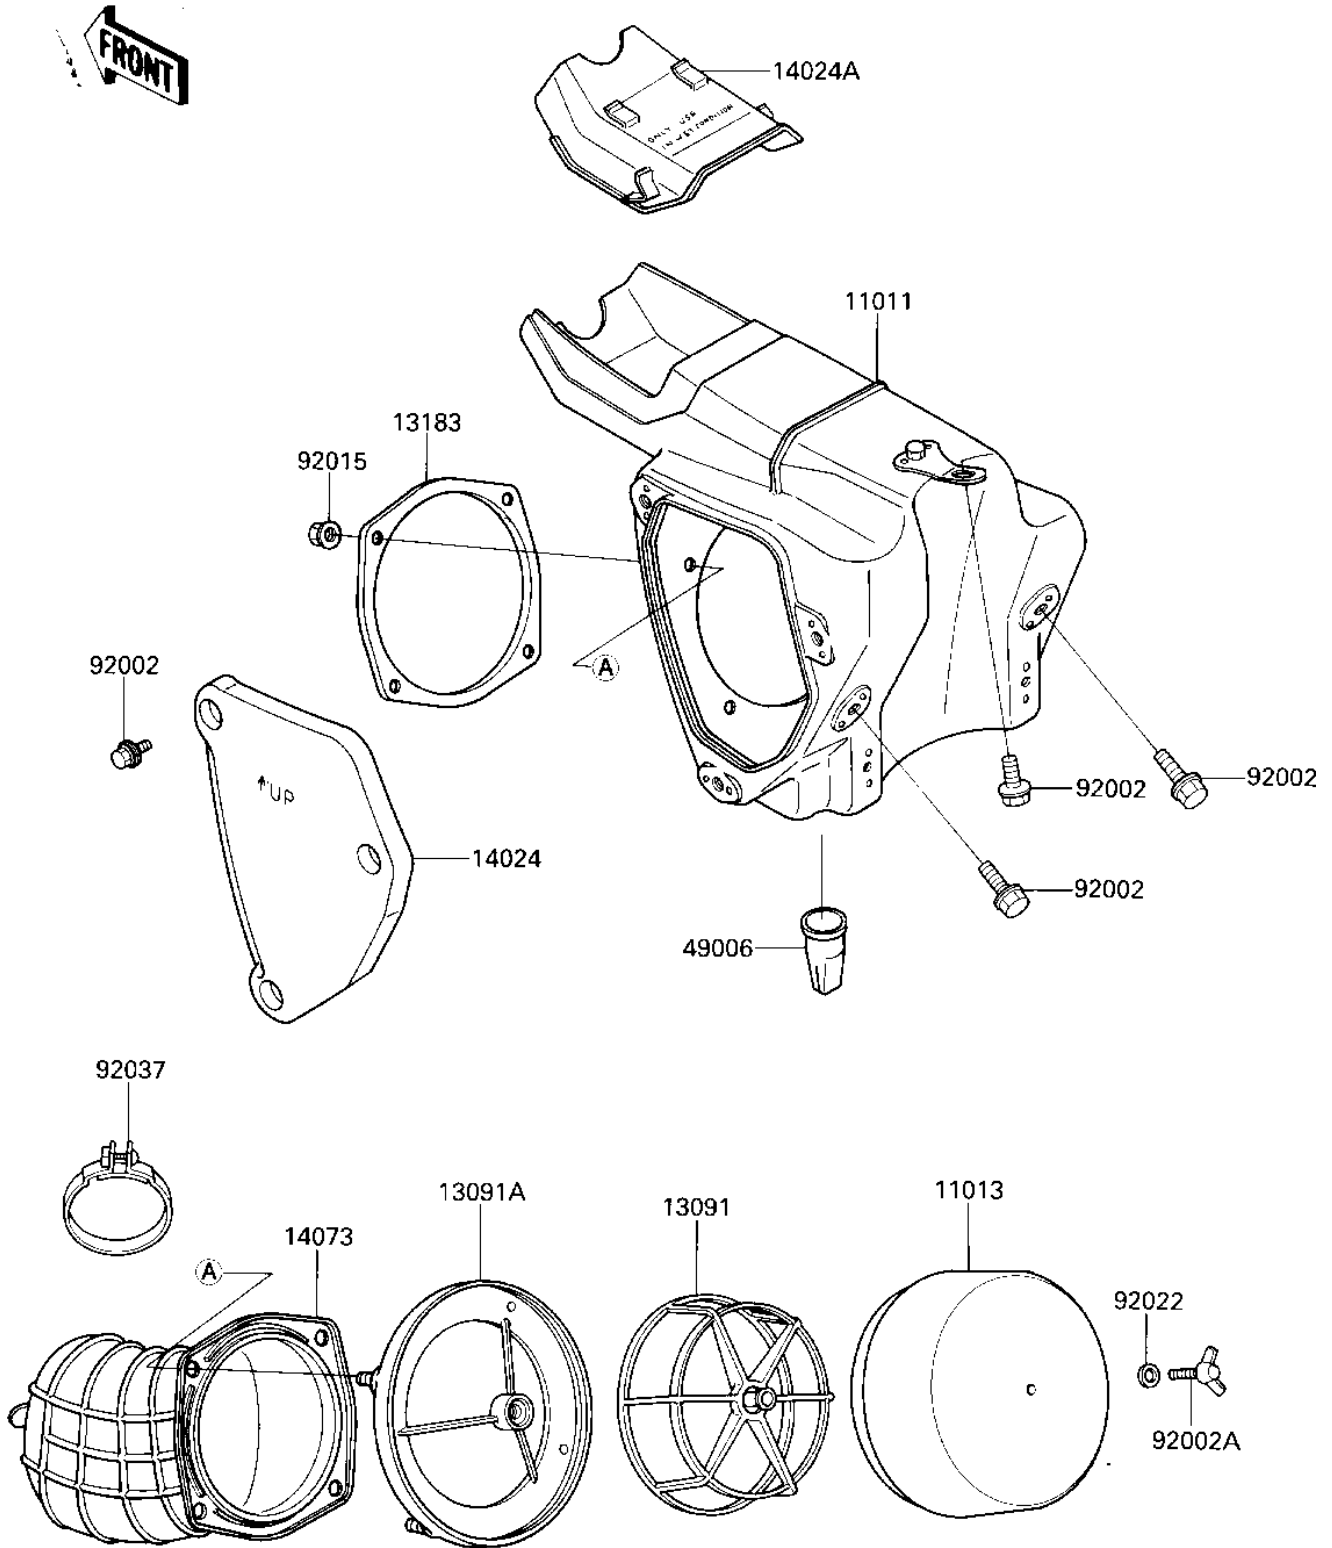

# 1987 KX125 PARTS DIAGRAM

AIR CLEANER

E1130-0225

# 1987 KX125 PARTS LIST

## AIR CLEANER

ITEM NAME	PART NUMBER	QUANTITY
CASE-AIR FILTER (Ref # 11011)	11011-1241	1
ELEMENT-AIR FILTER (Ref # 11013)	11013-1194	1
HOLDER,ELEMENT (Ref # 13091)	13091-1454	1
HOLDER (Ref # 13091A)	13091-1594	1
PLATE,DUCT FITTING (Ref # 13183)	13183-1046	1
COVER,AIR FILTER (Ref # 14024)	14024-1357	1
COVER,FILTER CASE (Ref # 14024A)	14024-1424	1
DUCT,AIR FILTER (Ref # 14073)	14073-1285	1
BOOT (Ref # 49006)	49006-1012	1
BOLT (Ref # 92002)	92150-1506	1
BOLT (Ref # 92002A)	92002-1719	1
NUT,FLANGED,5MM (Ref # 92015)	92015-1259	4
WASHER 6.5X20X1.6T (Ref # 92022)	92022-125	1
CLAMP (Ref # 92037)	92037-171	1