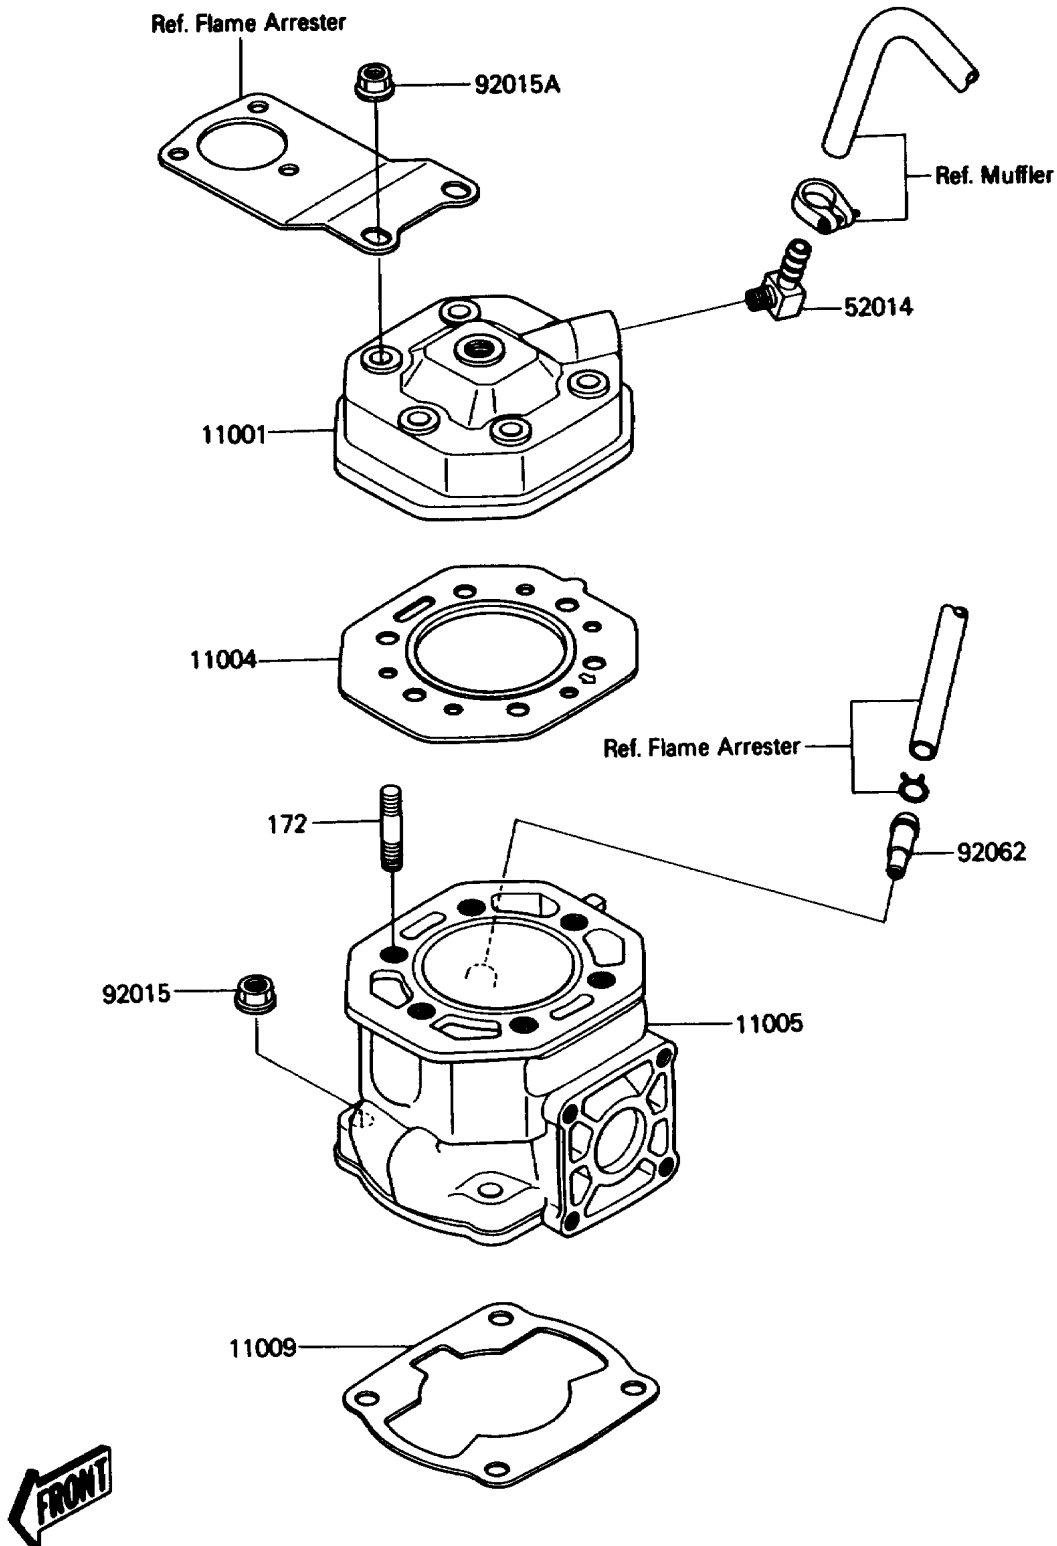

1988 JS300 PARTS DIAGRAM

Cylinder Head/Cylinder

E1110-0023

1988 JS300 PARTS LIST

Cylinder Head/Cylinder

ITEM NAME	PART NUMBER	QUANTITY
HEAD-CYLINDER (Ref # 11001)	11001-3703	1
GASKET-HEAD (Ref # 11004)	11004-3703	1
CYLINDER-ENGINE (Ref # 11005)	11005-3701	1
GASKET,CYLINDER BASE (Ref # 11009)	11009-3706	1
ELBOW (Ref # 52014)	52014-3002	1
NUT,10MM (Ref # 92015)	92015-3708	4
NUT,8MM (Ref # 92015A)	92015-3709	6
NOZZLE (Ref # 92062)	92062-3705	1
BOLT-STUD (Ref # 172)	172R0840	6