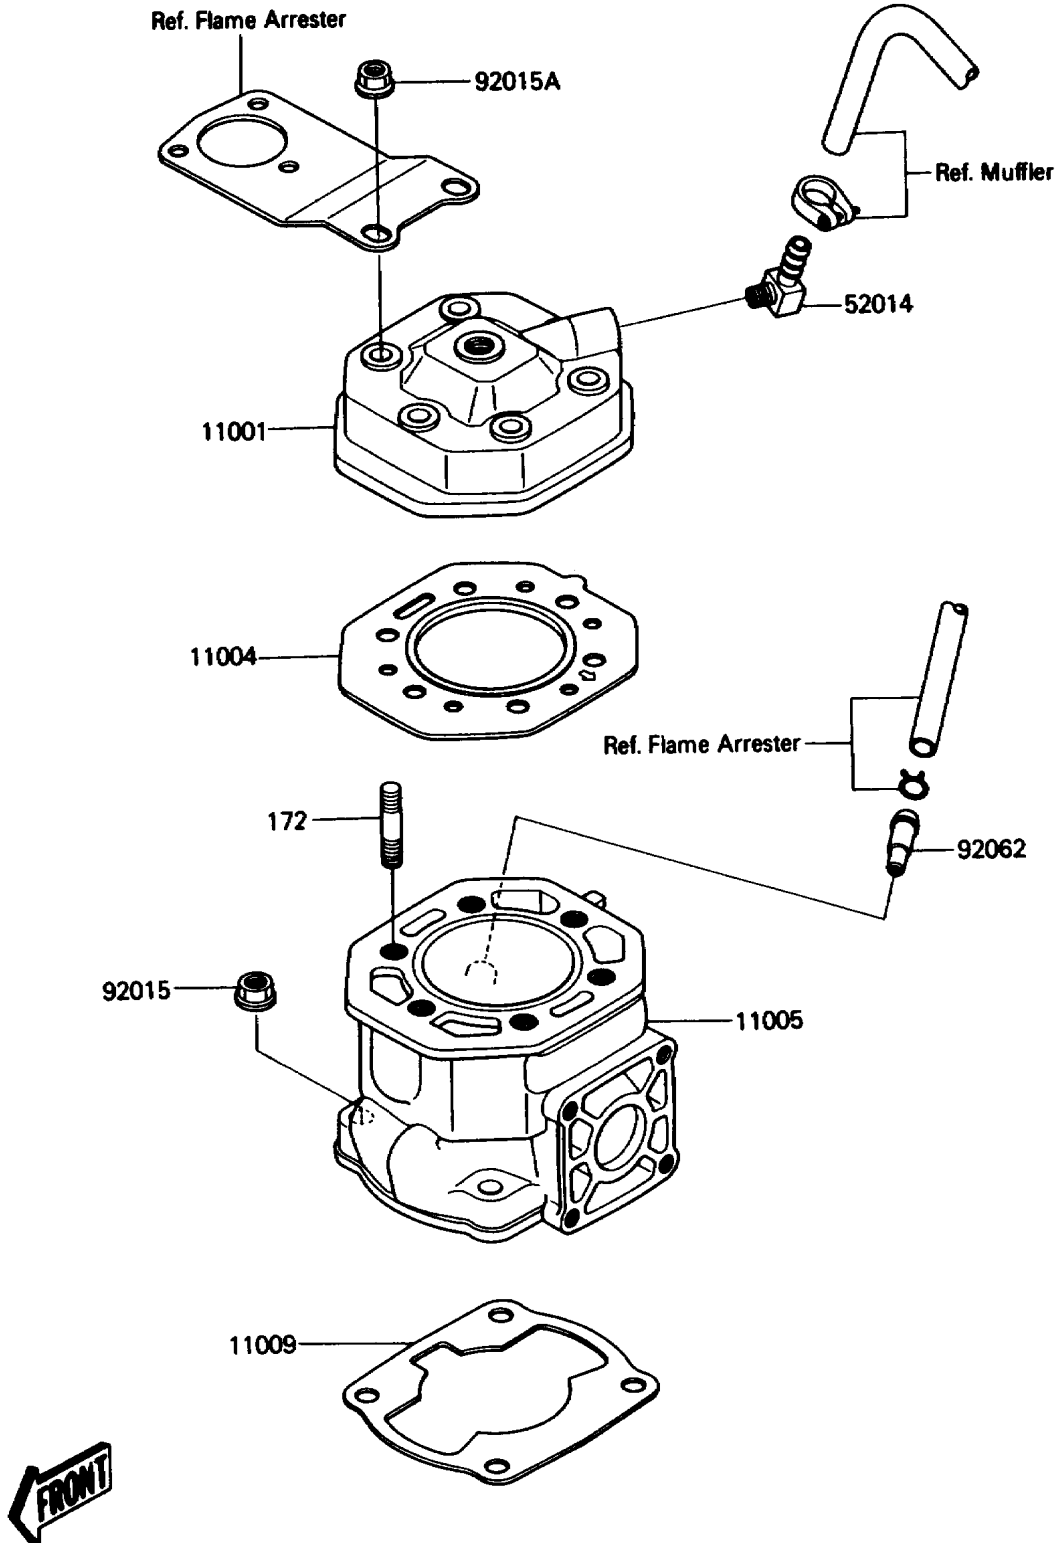

1988 JS300 PARTS DIAGRAM

Cylinder Head/Cylinder

E1110-0023

1988 JS300 PARTS LIST

Cylinder Head/Cylinder

ITEM NAME	PART NUMBER	QUANTITY
HEAD-CYLINDER (Ref # 11001)	11001-3703	1
GASKET-HEAD (Ref # 11004)	11004-3703	1
CYLINDER-ENGINE (Ref # 11005)	11005-3701	1
GASKET,CYLINDER BASE (Ref # 11009)	11009-3706	1
ELBOW (Ref # 52014)	52014-3002	1
NUT,10MM (Ref # 92015)	92015-3708	4
NUT,8MM (Ref # 92015A)	92015-3709	6
NOZZLE (Ref # 92062)	92062-3705	1
BOLT-STUD (Ref # 172)	172R0840	6