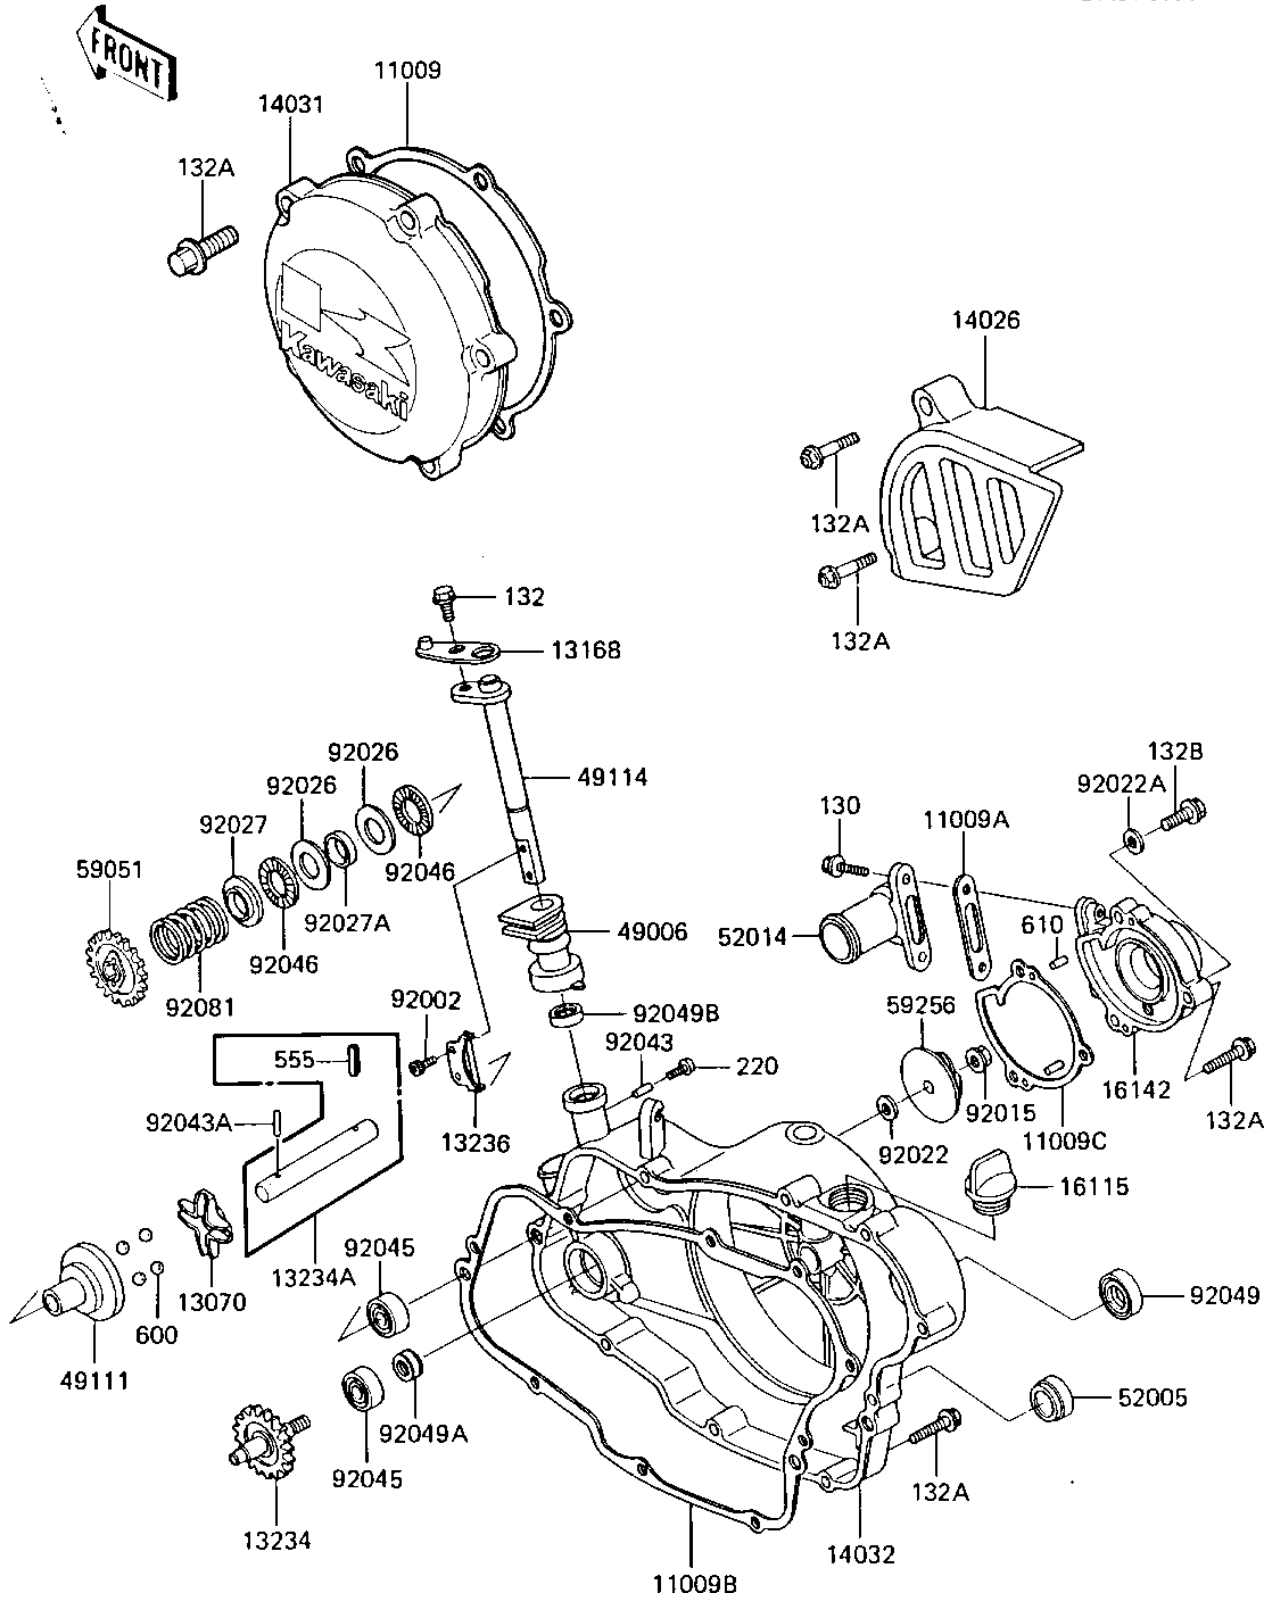

1987 KX125 PARTS DIAGRAM

ENGINE COVERS/WATER PUMP

E1431-0164

1987 KX125 PARTS LIST

ENGINE COVERS/WATER PUMP

ITEM NAME	PART NUMBER	QUANTITY
GASKET,GENERATOR COVE (Ref # 11009)	11009-1266	1
GASKET,ELBOW (Ref # 11009A)	11009-1952	1
GASKET,CLUTCH COVER (Ref # 11009B)	11009-1453	1
GASKET,WATER PUMP COV (Ref # 11009C)	11009-1998	1
GUIDE (Ref # 13070)	13070-1122	1
LEVER,GOVERNOR (Ref # 13168)	13168-1248	1
SHAFT-COMP,WATER PUMP (Ref # 13234)	13234-1053	1
SHAFT-COMP,GOVERNOR (Ref # 13234A)	13234-1059	1
LEVER-COMP,PUMP (Ref # 13236)	13236-1250	1
COVER-CHAIN (Ref # 14026)	14026-1119	1
COVER-GENERATOR (Ref # 14031)	14031-1207	1
COVER-CLUTCH (Ref # 14032)	14032-1177	1
FILLER,OIL (Ref # 16115)	16115-018	1
COVER-PUMP,WATER (Ref # 16142)	16142-1058	1
BOOT,GOVERNOR (Ref # 49006)	49006-1171	1
HOLDER-GOVERNOR WEIGH (Ref # 49111)	49111-1051	1
SHAFT-GOVERNOR (Ref # 49114)	49114-1051	1
GAUGE,OIL LEVEL (Ref # 52005)	52005-1055	1
ELBOW (Ref # 52014)	52014-1062	1
GEAR-SPUR,GOVERNOR,19 (Ref # 59051)	59051-1181	1
IMPELLER,WATER PUMP (Ref # 59256)	59256-1002	1
BOLT,SOCKET,4X8 (Ref # 92002)	92002-1403	2
NUT-6MM (Ref # 92015)	92015-1078	1
WASHER,6X14X2 (Ref # 92022)	92022-1393	1
WASHER,8.2X14X1 (Ref # 92022A)	92022-1488	1
SPACER,15X28X1 (Ref # 92026)	92026-1238	2
COLLAR (Ref # 92027)	92027-1838	1
COLLAR,15.2X17X4 (Ref # 92027A)	92027-1839	1
PIN,2X9.8 (Ref # 92043)	92043-1293	1