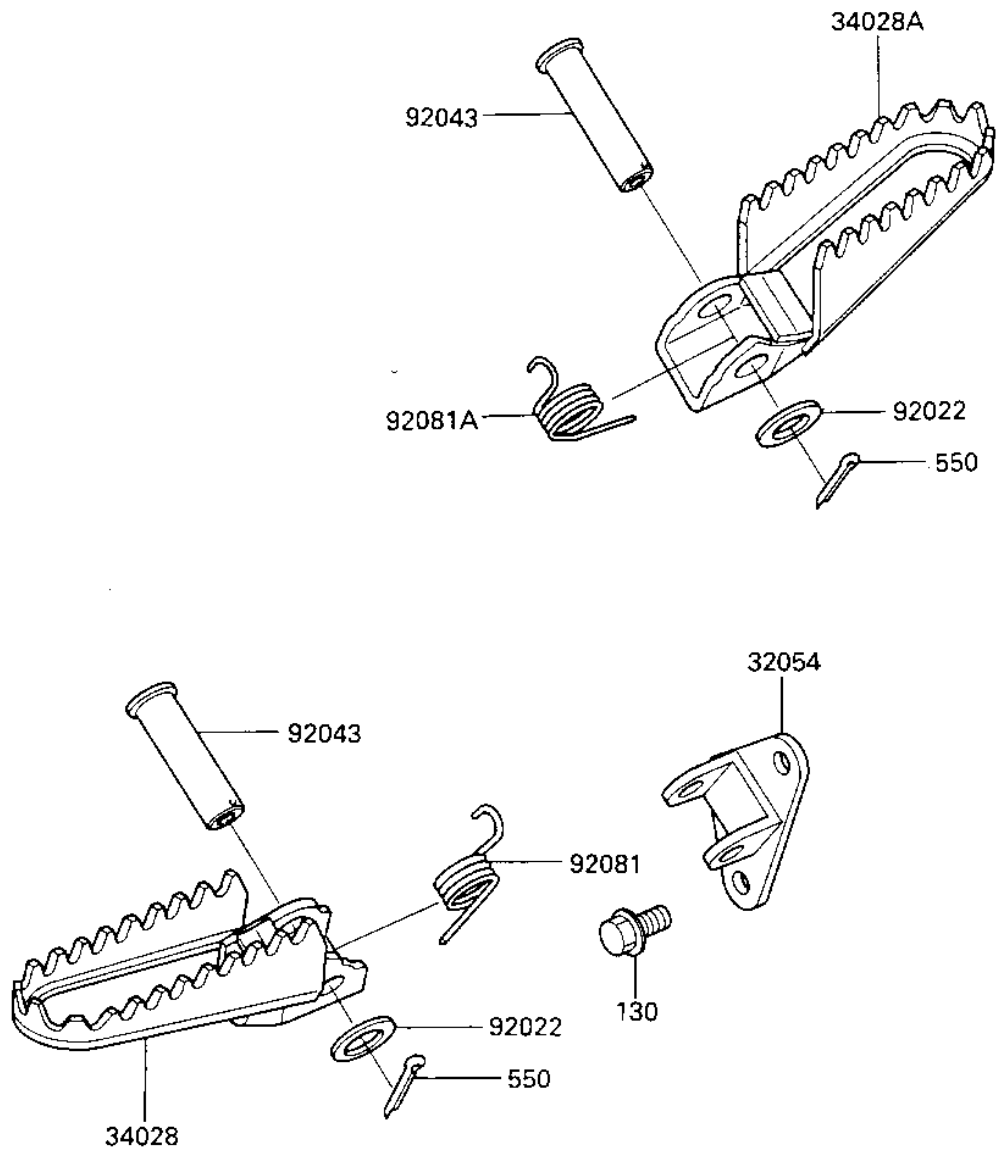

1987 KX125 PARTS DIAGRAM

FOOTRESTS

F2160 0158

1987 KX125 PARTS LIST

FOOTRESTS

| ITEM NAME | PART NUMBER | QUANTITY |
|-------------------------------|-------------|----------|
| BRACKET-STEP (Ref # 32054) | 32054-1150 | 1 |
| STEP,LH (Ref # 34028) | 34028-1173 | 1 |
| STEP,RH (Ref # 34028A) | 34028-1174 | 1 |
| WASHER,PLAIN (Ref # 92022) | 92022-239 | 2 |
| PIN,10X37.5 (Ref # 92043) | 92043-1217 | 2 |
| SPRING,STEP,LH (Ref # 92081) | 92081-1606 | 1 |
| SPRING,STEP,RH (Ref # 92081A) | 92081-1607 | 1 |
| BOLT-FLANGED,8X16 (Ref # 130) | 130G0816 | 2 |
| PIN,COTTER (Ref # 550) | 550D2018 | 2 |