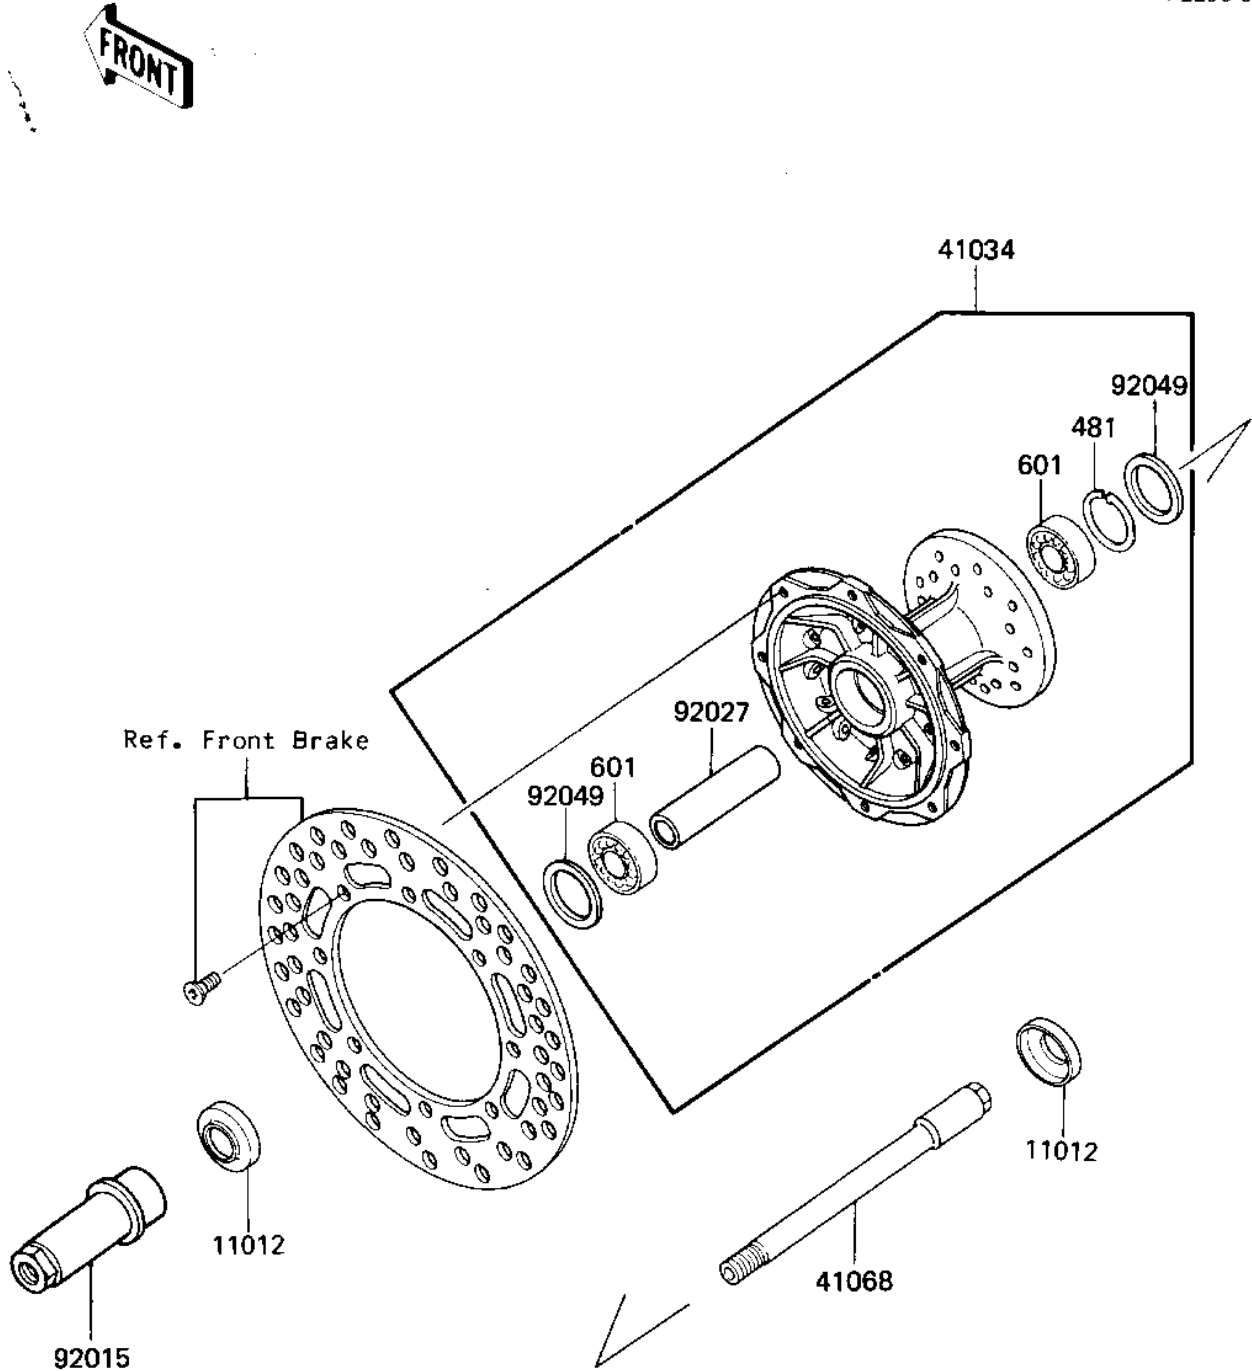

1987 KX125 PARTS DIAGRAM

FRONT HUB

F2230-0125

1987 KX125 PARTS LIST

FRONT HUB

ITEM NAME	PART NUMBER	QUANTITY
CAP (Ref # 11012)	11012-1580	2
DRUM-ASSY,FR BRAKE (Ref # 41034)	41034-1115	1
AXLE,FR (Ref # 41068)	41068-1241	1
NUT,FRONT AXLE (Ref # 92015)	92015-1654	1
COLLAR,FR BRAKE DRUM, (Ref # 92027)	92027-1829	1
SEAL-OIL,BSNC2 22404 (Ref # 92049)	92049-1204	2
RING, SNAP,43.5M/M (Ref # 481)	92033-1040	1
BEARING BALL, #6203LUC3/2A (Ref # 601)	601B6203U	2