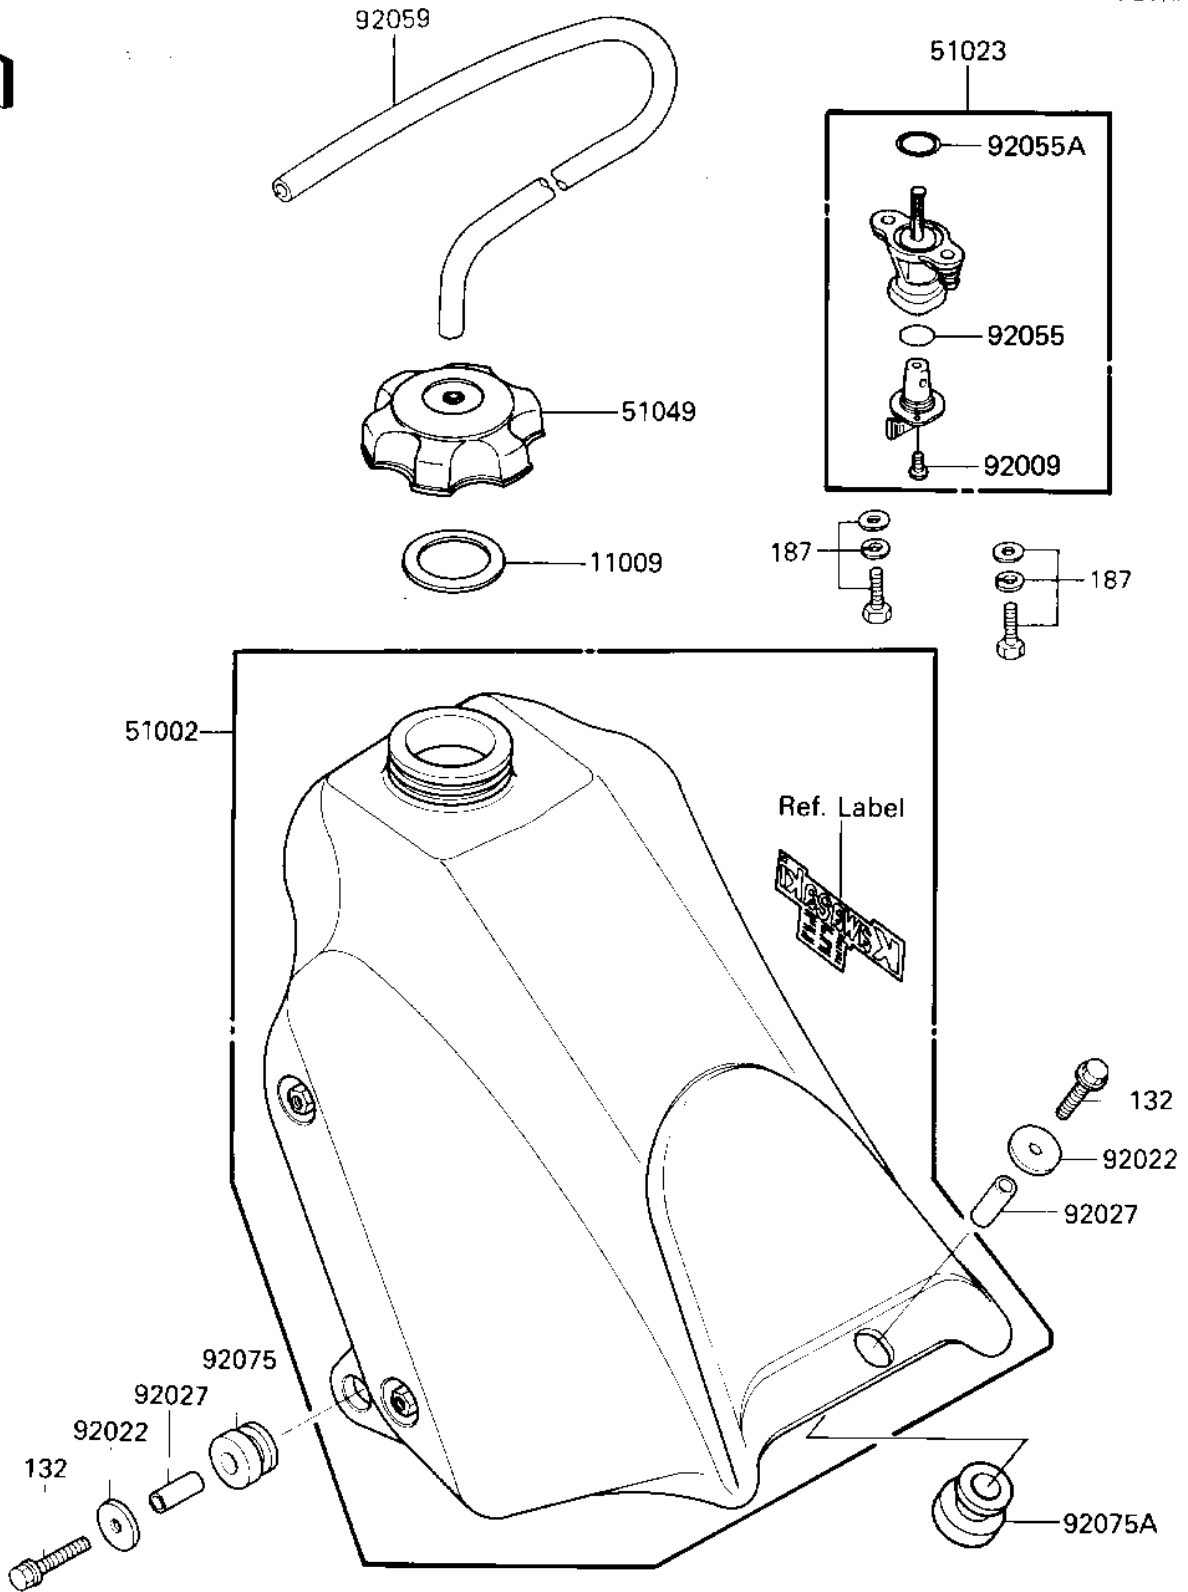

# 1987 KX125 PARTS DIAGRAM

FUEL TANK

F2410-0311

# 1987 KX125 PARTS LIST

## FUEL TANK

ITEM NAME	PART NUMBER	QUANTITY
GASKET,FUEL TANK CAP (Ref # 11009)	11060-1340	1
TANK-COMP-FUEL,L.GREE (Ref # 51002)	51002-5268-6W	1
TAP-ASSY-FUEL (Ref # 51023)	51023-1115	1
CAP-TANK,FUEL (Ref # 51049)	51049-1089	1
SCREW PAN HEAD 3X8 (Ref # 92009)	220E0308	2
WASHER (Ref # 92022)	92022-1690	3
COLLAR,6.8X10X14 (Ref # 92027)	92027-1966	3
RING-O (Ref # 92055)	92055-1299	1
RING-O (Ref # 92055A)	92055-1300	1
TUBE,5X9X350 (Ref # 92059)	92059-1265	1
DAMPER (Ref # 92075)	92075-1787	2
DAMPER (Ref # 92075A)	92075-1937	1
BOLT-FLANGED-SMALL (Ref # 132)	132G0625	3
BOLT-UPSET-WSP (Ref # 187)	187B0616	2