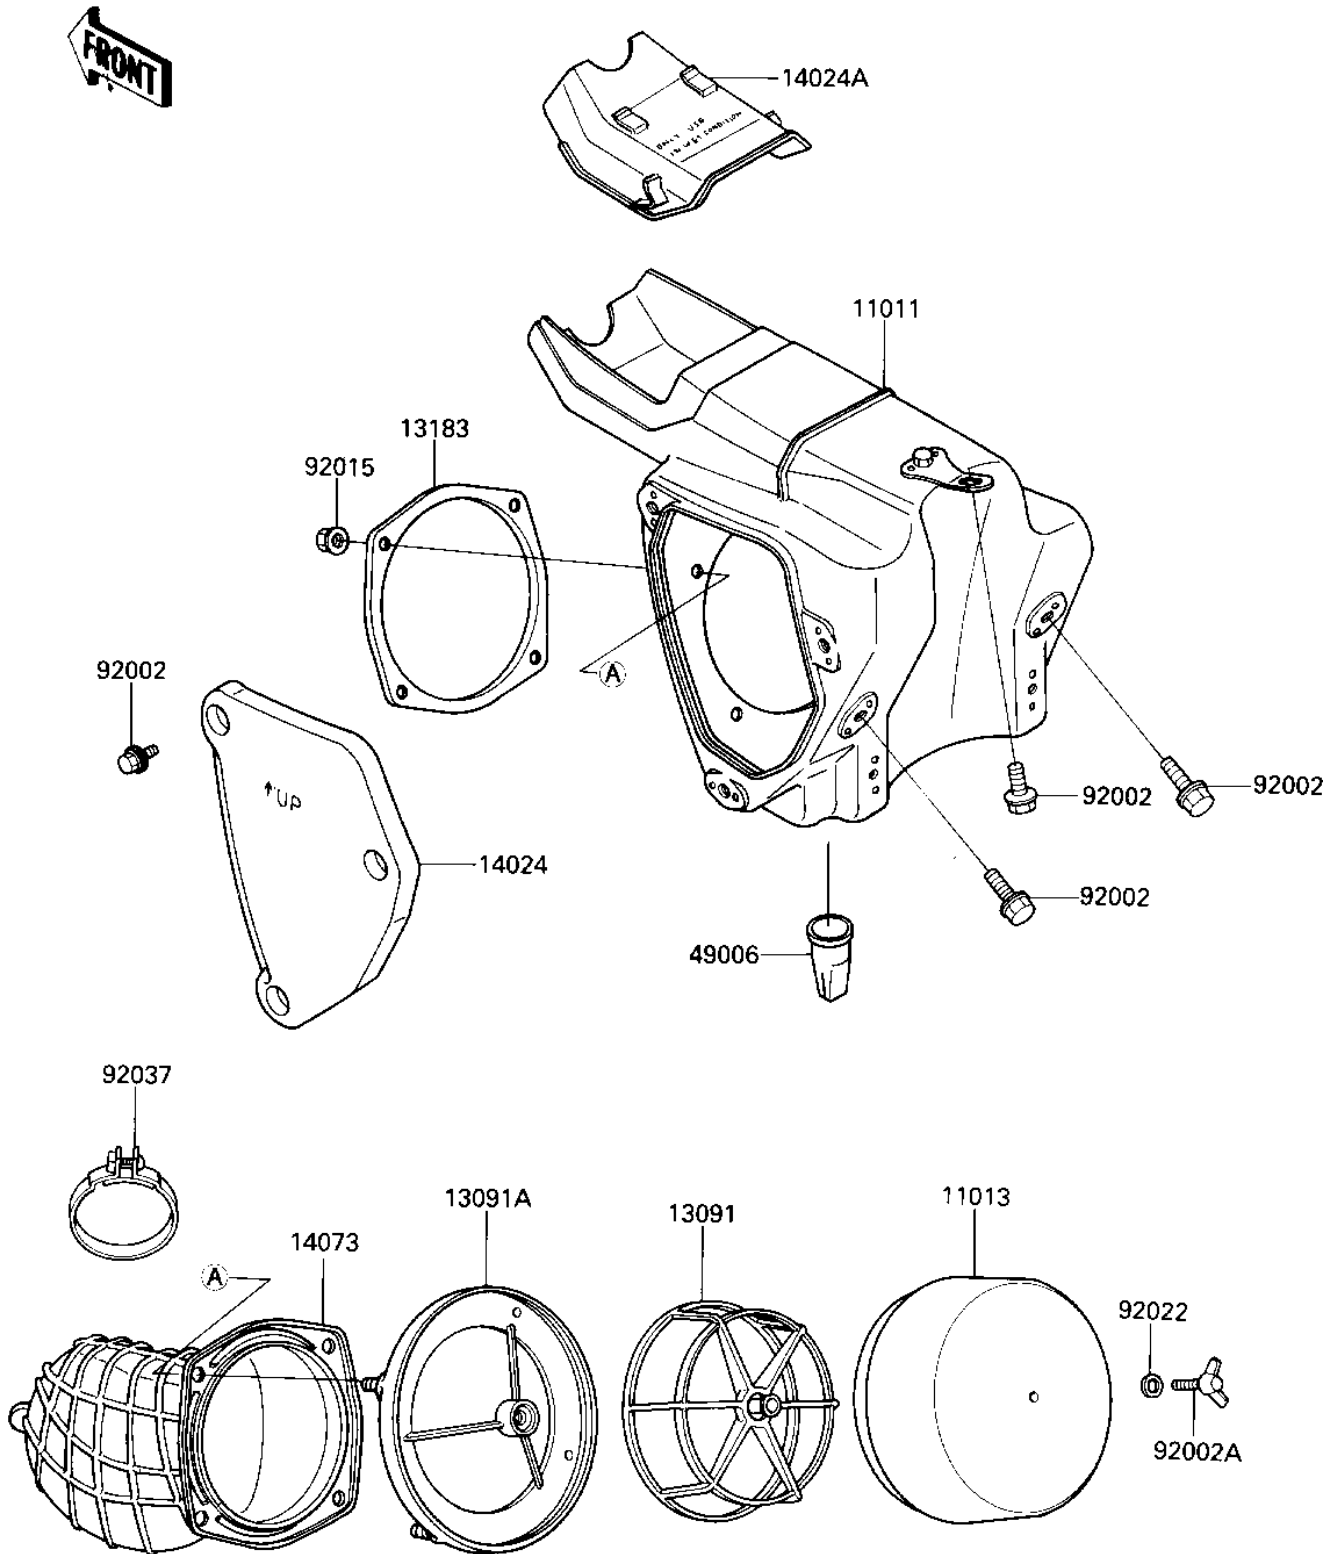

# 1987 KX250 PARTS DIAGRAM

AIR CLEANER

E1130-0227

# 1987 KX250 PARTS LIST

## AIR CLEANER

ITEM NAME	PART NUMBER	QUANTITY
CASE-AIR FILTER (Ref # 11011)	11011-1241	1
ELEMENT-AIR FILTER (Ref # 11013)	11013-1194	1
HOLDER,ELEMENT (Ref # 13091)	13091-1454	1
HOLDER (Ref # 13091A)	13091-1594	1
PLATE,DUCT FITTING (Ref # 13183)	13183-1046	1
COVER,AIR FILTER (Ref # 14024)	14024-1357	1
COVER,FILTER CASE (Ref # 14024A)	14024-1424	1
DUCT,AIR FILTER (Ref # 14073)	14073-1287	1
BOOT (Ref # 49006)	49006-1012	1
BOLT (Ref # 92002)	92150-1506	6
BOLT (Ref # 92002A)	92002-1719	1
NUT,FLANGED,5MM (Ref # 92015)	92015-1259	4
WASHER 6.5X20X1.6T (Ref # 92022)	92022-125	1
CLAMP,AIR FILTER (Ref # 92037)	92037-1409	1