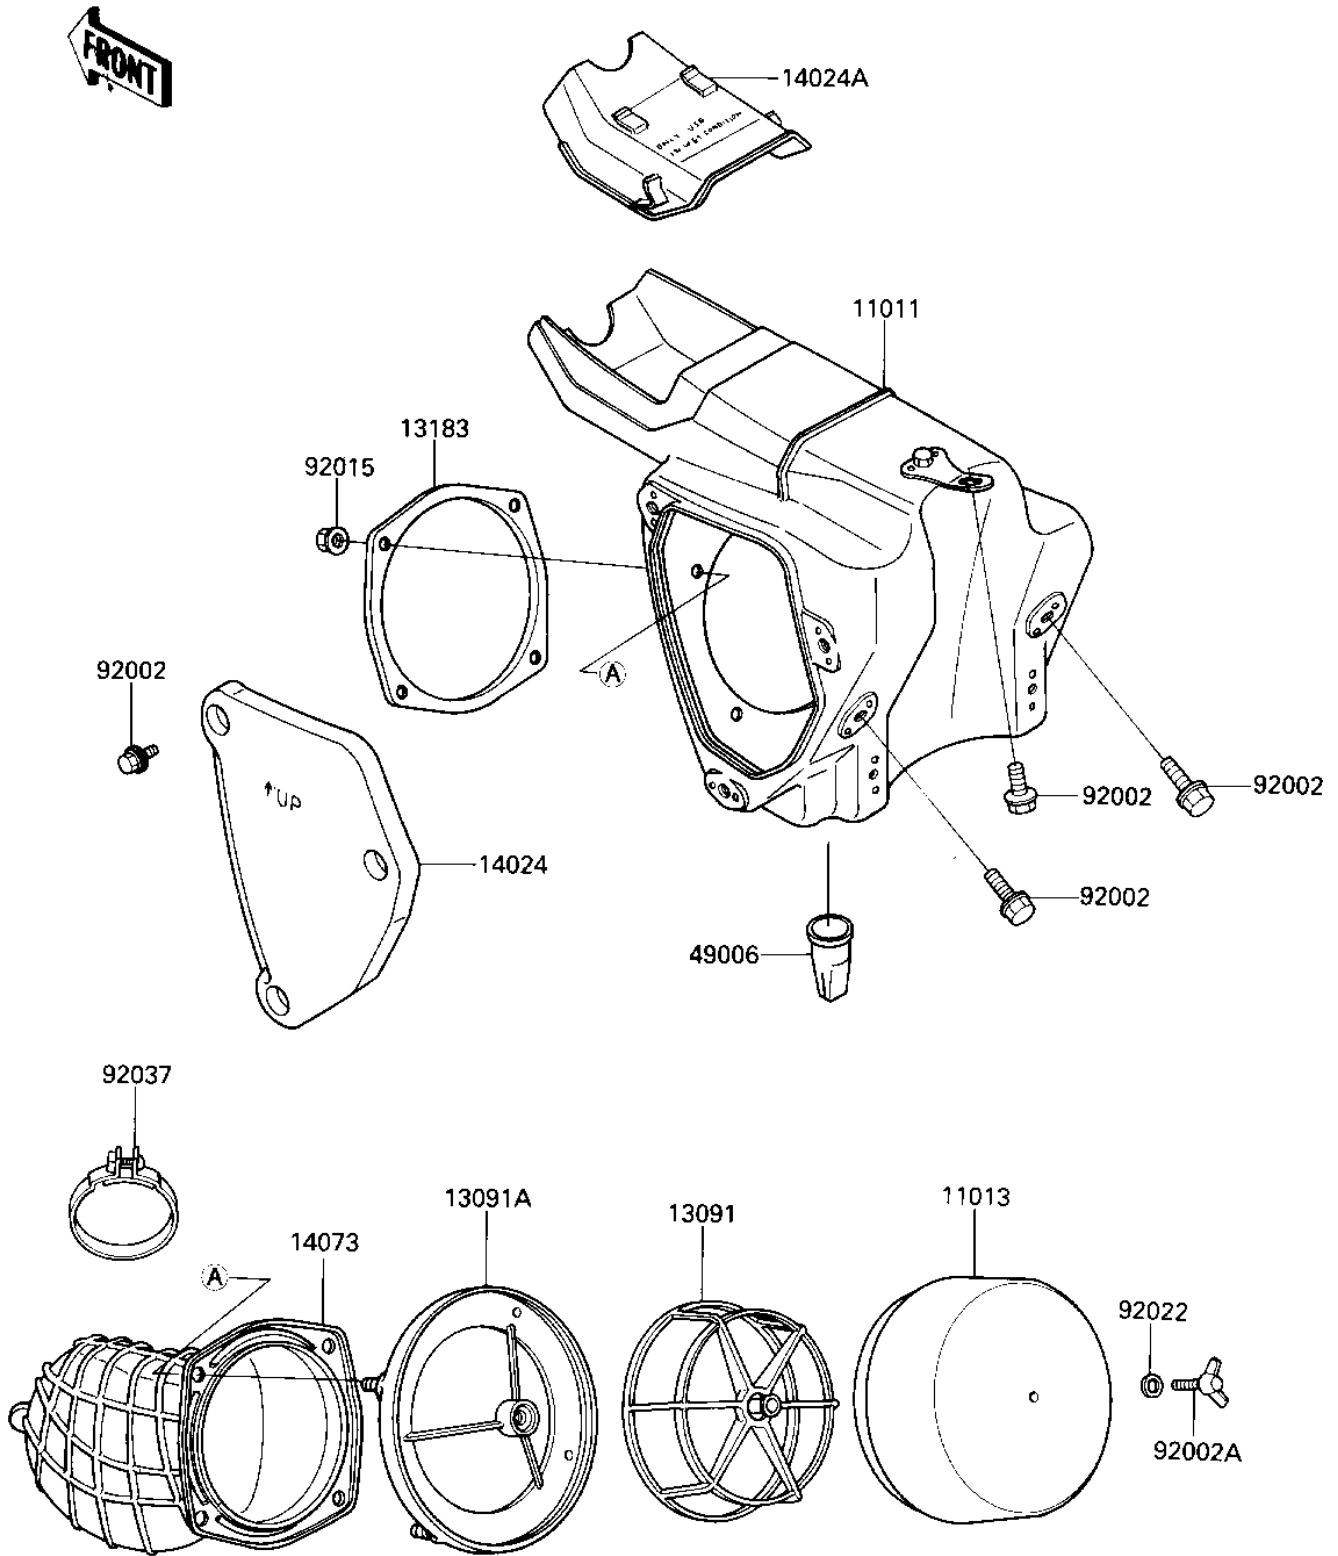

# 1987 KX250 PARTS DIAGRAM

AIR CLEANER

E1130-0227

# 1987 KX250 PARTS LIST

## AIR CLEANER

ITEM NAME	PART NUMBER	QUANTITY
CASE-AIR FILTER (Ref # 11011)	11011-1241	1
ELEMENT-AIR FILTER (Ref # 11013)	11013-1194	1
HOLDER,ELEMENT (Ref # 13091)	13091-1454	1
HOLDER (Ref # 13091A)	13091-1594	1
PLATE,DUCT FITTING (Ref # 13183)	13183-1046	1
COVER,AIR FILTER (Ref # 14024)	14024-1357	1
COVER,FILTER CASE (Ref # 14024A)	14024-1424	1
DUCT,AIR FILTER (Ref # 14073)	14073-1287	1
BOOT (Ref # 49006)	49006-1012	1
BOLT (Ref # 92002)	92150-1506	6
BOLT (Ref # 92002A)	92002-1719	1
NUT,FLANGED,5MM (Ref # 92015)	92015-1259	4
WASHER 6.5X20X1.6T (Ref # 92022)	92022-125	1
CLAMP,AIR FILTER (Ref # 92037)	92037-1409	1