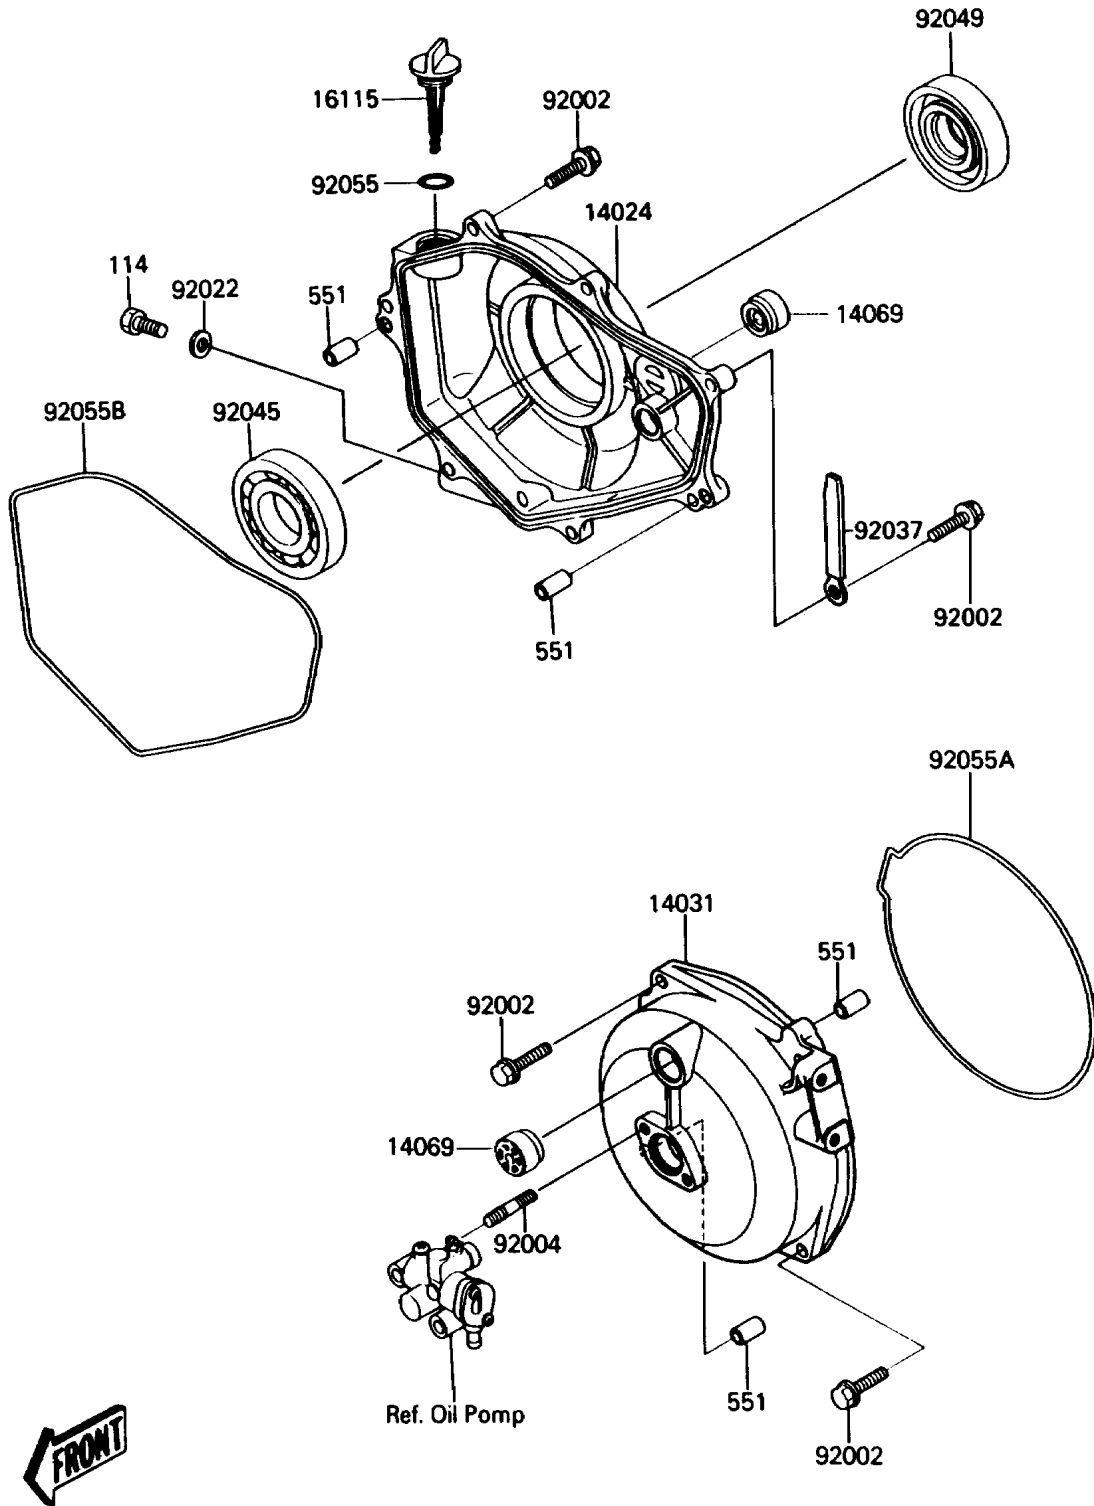

1988 JS300 PARTS DIAGRAM

Engine Cover(s)

E1431-0225

1988 JS300 PARTS LIST

Engine Cover(s)

ITEM NAME	PART NUMBER	QUANTITY
COVER,CLUTCH ONEWAY (Ref # 14024)	14024-3733	1
COVER-GENERATOR (Ref # 14031)	14031-3703	1
BREATHER (Ref # 14069)	14069-3702	2
CAP-OIL FILLER (Ref # 16115)	16115-3701	1
BOLT,6X25 (Ref # 92002)	92002-3714	11
STUD (Ref # 92004)	92004-3710	2
WASHER,8.2X16X1 (Ref # 92022)	92022-1086	1
CLAMP,L=100 (Ref # 92037)	92037-3736	1
BEARING-BALL,16005Z (Ref # 92045)	92045-1030	1
SEAL-OIL,DC254510 (Ref # 92049)	92049-3701	1
RING-O (Ref # 92055)	92055-012	1
RING-O,GENERATOR COVER (Ref # 92055A)	92055-3704	1
RING-O,ONEWAY COVER (Ref # 92055B)	92055-3705	1
BOLT-SMALL (Ref # 114)	114R0814	1
PIN-DOWEL (Ref # 551)	551R0812	4