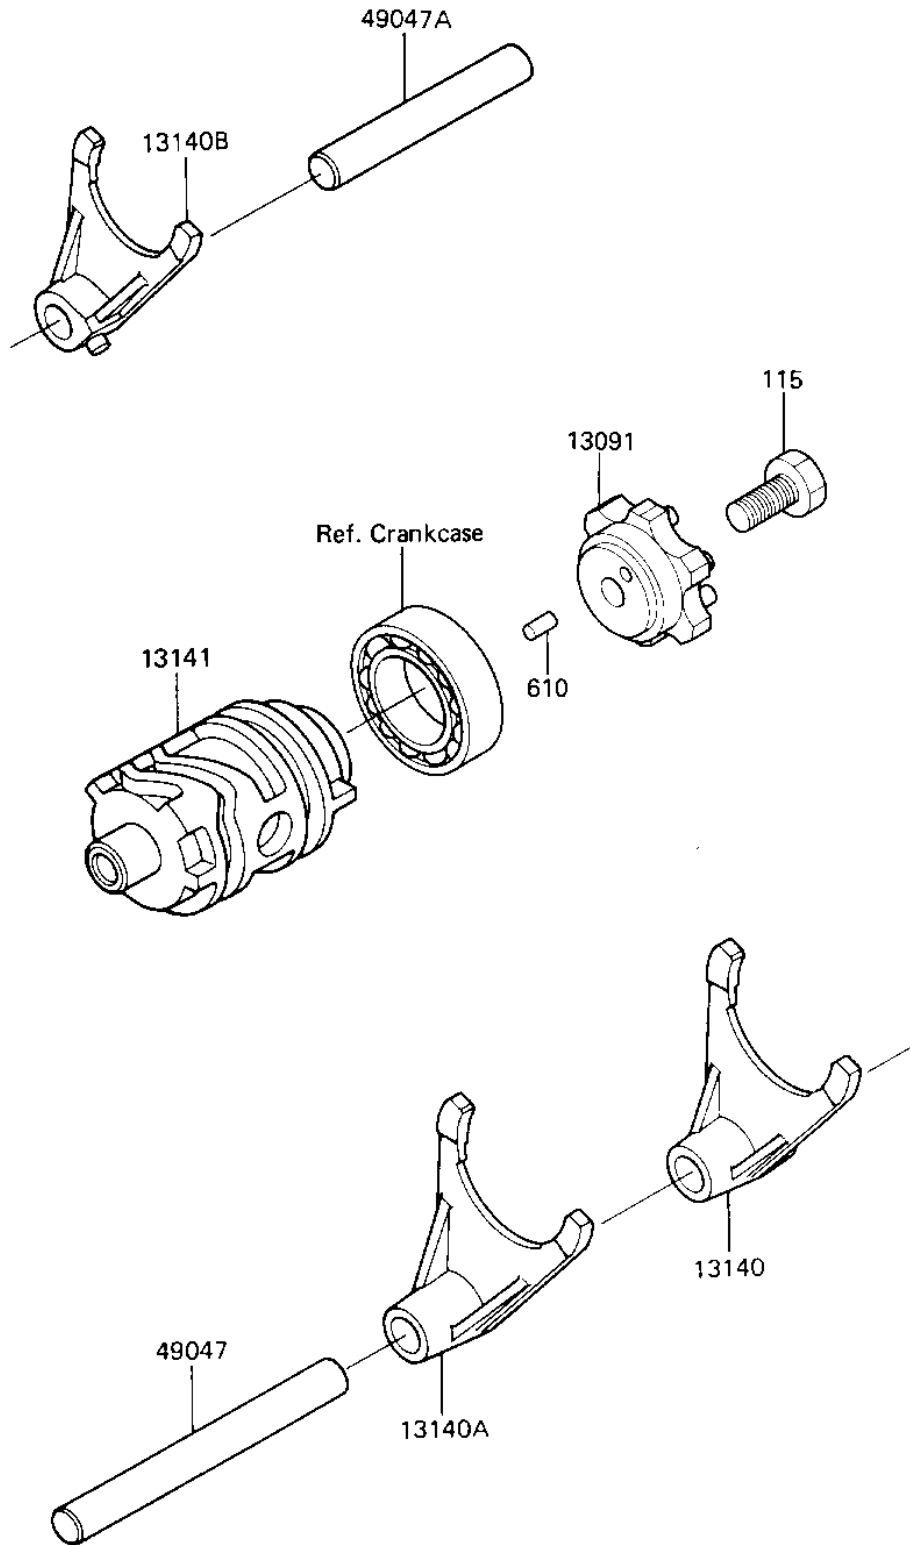

1987 KX250 PARTS DIAGRAM

GEAR CHANGE DRUM & FORKS

E1362-0119

1987 KX250 PARTS LIST

GEAR CHANGE DRUM & FORKS

ITEM NAME	PART NUMBER	QUANTITY
HOLDER,CHANGE DRUM (Ref # 13091)	13091-1555	1
FORK-SHIFT,LOW (Ref # 13140)	13140-1071	1
FORK-SHIFT,2ND&3RD (Ref # 13140A)	13140-1072	1
FORK-SHIFT,4TH&TOP (Ref # 13140B)	13140-1073	1
DRUM-CHANGE (Ref # 13141)	13141-1069	1
ROD,SHIFT,10X90 (Ref # 49047)	49047-1009	1
ROD,SHIFT,L=65M/M (Ref # 49047A)	49047-1011	1
BOLT-SMALL-UPSET,8X18 (Ref # 115)	115G0818	1
PIN DOWEL 4X8 (Ref # 610)	610A0408	1