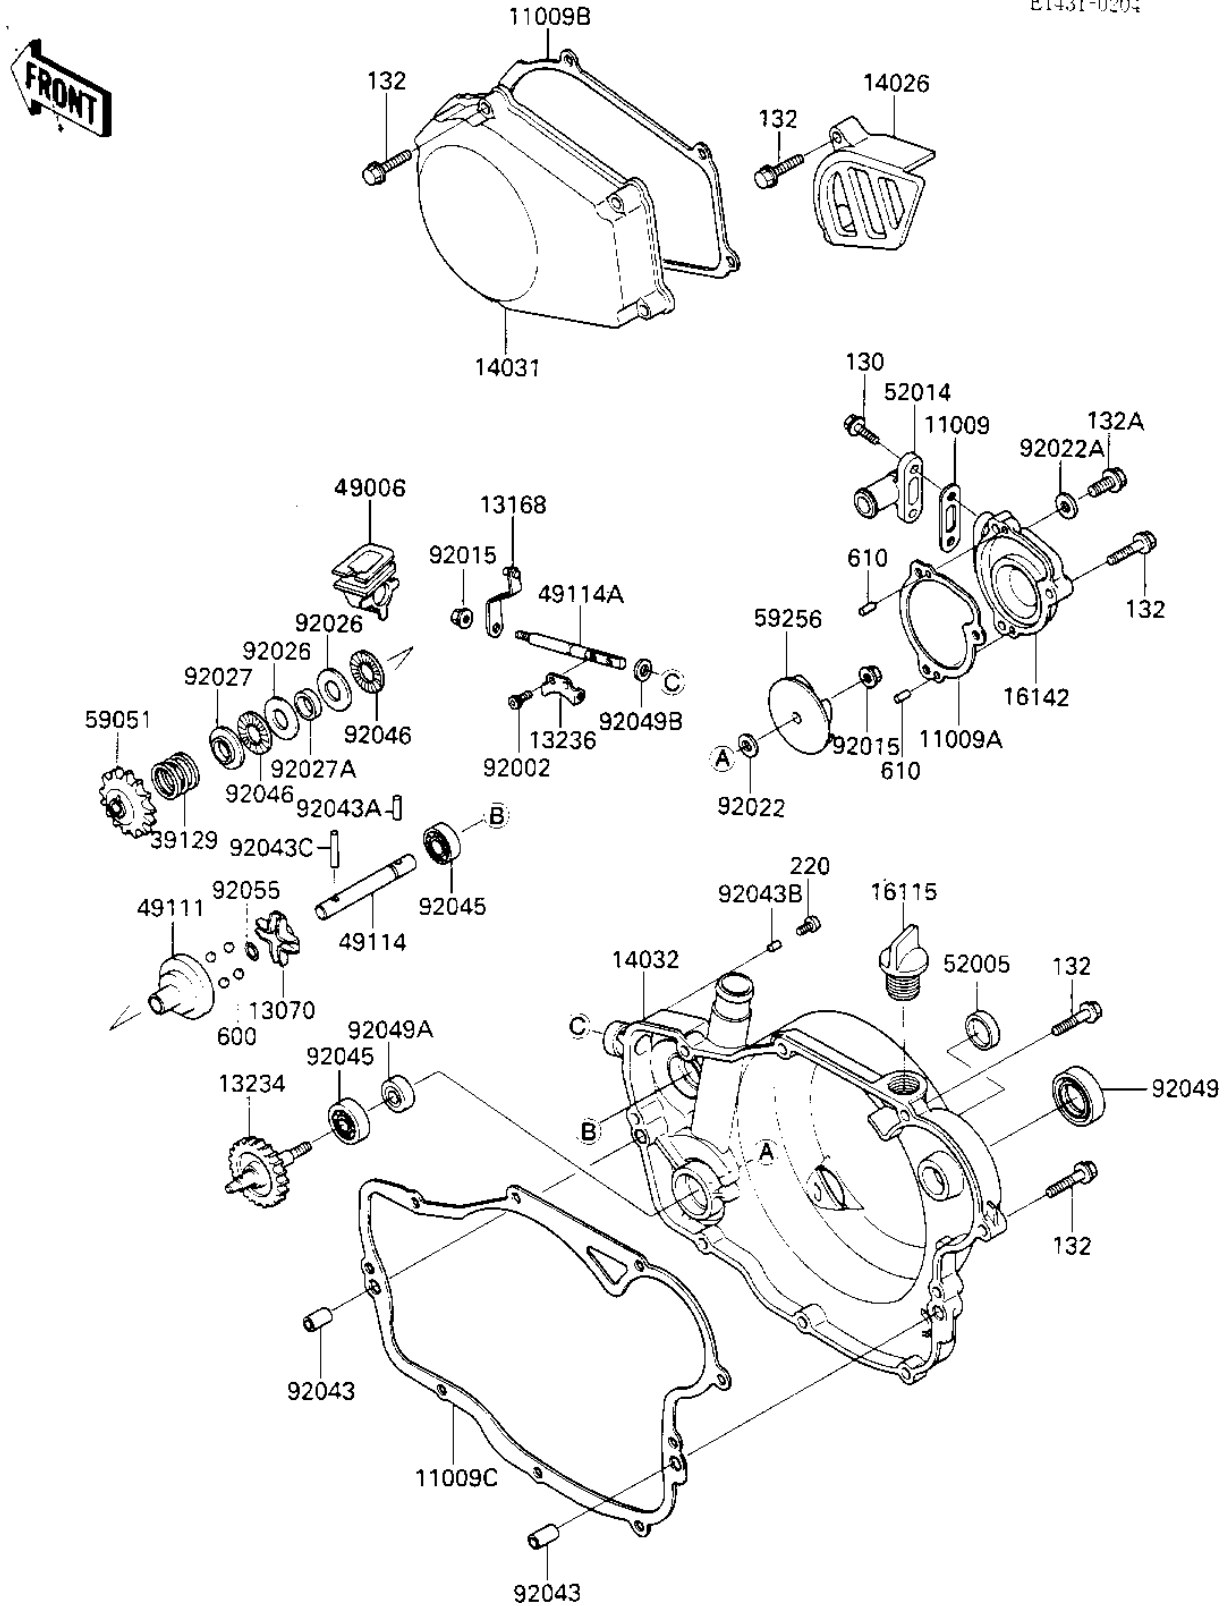

1987 KX250 PARTS DIAGRAM

ENGINE COVERS/WATER PUMP

E1431-0204

1987 KX250 PARTS LIST

ENGINE COVERS/WATER PUMP

ITEM NAME	PART NUMBER	QUANTITY
GASKET,ELBOW (Ref # 11009)	11009-1952	1
GASKET,WATER PUMP COV (Ref # 11009A)	11009-1953	1
GASKET,GENERATOR (Ref # 11009B)	11009-1626	1
GASKET,CLUTCH COVER (Ref # 11009C)	11009-1627	1
GUIDE (Ref # 13070)	13070-1122	1
LEVER,GOVERNOR (Ref # 13168)	13168-1494	1
SHAFT-COMP,WATER PUMP (Ref # 13234)	13234-1009	1
LEVER-COMP,PUMP (Ref # 13236)	13236-1250	1
COVER-CHAIN (Ref # 14026)	14026-1119	1
COVER-GENERATOR (Ref # 14031)	14031-1201	1
COVER-CLUTCH (Ref # 14032)	14032-1229	1
FILLER,OIL (Ref # 16115)	16115-018	1
COVER-PUMP (Ref # 16142)	16142-1067	1
SPRING-GOVERNER,GOVER (Ref # 39129)	39129-1001	1
BOOT (Ref # 49006)	49006-1202	1
HOLDER-GOVERNOR WEIGH (Ref # 49111)	49111-1051	1
SHAFT-GOVERNOR (Ref # 49114)	49114-1058	1
SHAFT-GOVERNOR (Ref # 49114A)	49114-1061	1
GAUGE,OIL LEVEL (Ref # 52005)	52005-1055	1
ELBOW (Ref # 52014)	52014-1062	1
GEAR-SPUR,GOVERNOR (Ref # 59051)	59051-1180	1
IMPELLER,WATER PUMP (Ref # 59256)	59256-1002	1
BOLT,SOCKET,4X8 (Ref # 92002)	92002-1403	2
NUT-6MM (Ref # 92015)	92015-1078	2
WASHER,6X14X2 (Ref # 92022)	92022-1393	1
WASHER,8.2X14X1 (Ref # 92022A)	92022-1488	1
SPACER,15X28X1 (Ref # 92026)	92026-1238	2
COLLAR (Ref # 92027)	92027-1838	1
COLLAR,15.2X17X4 (Ref # 92027A)	92027-1839	1