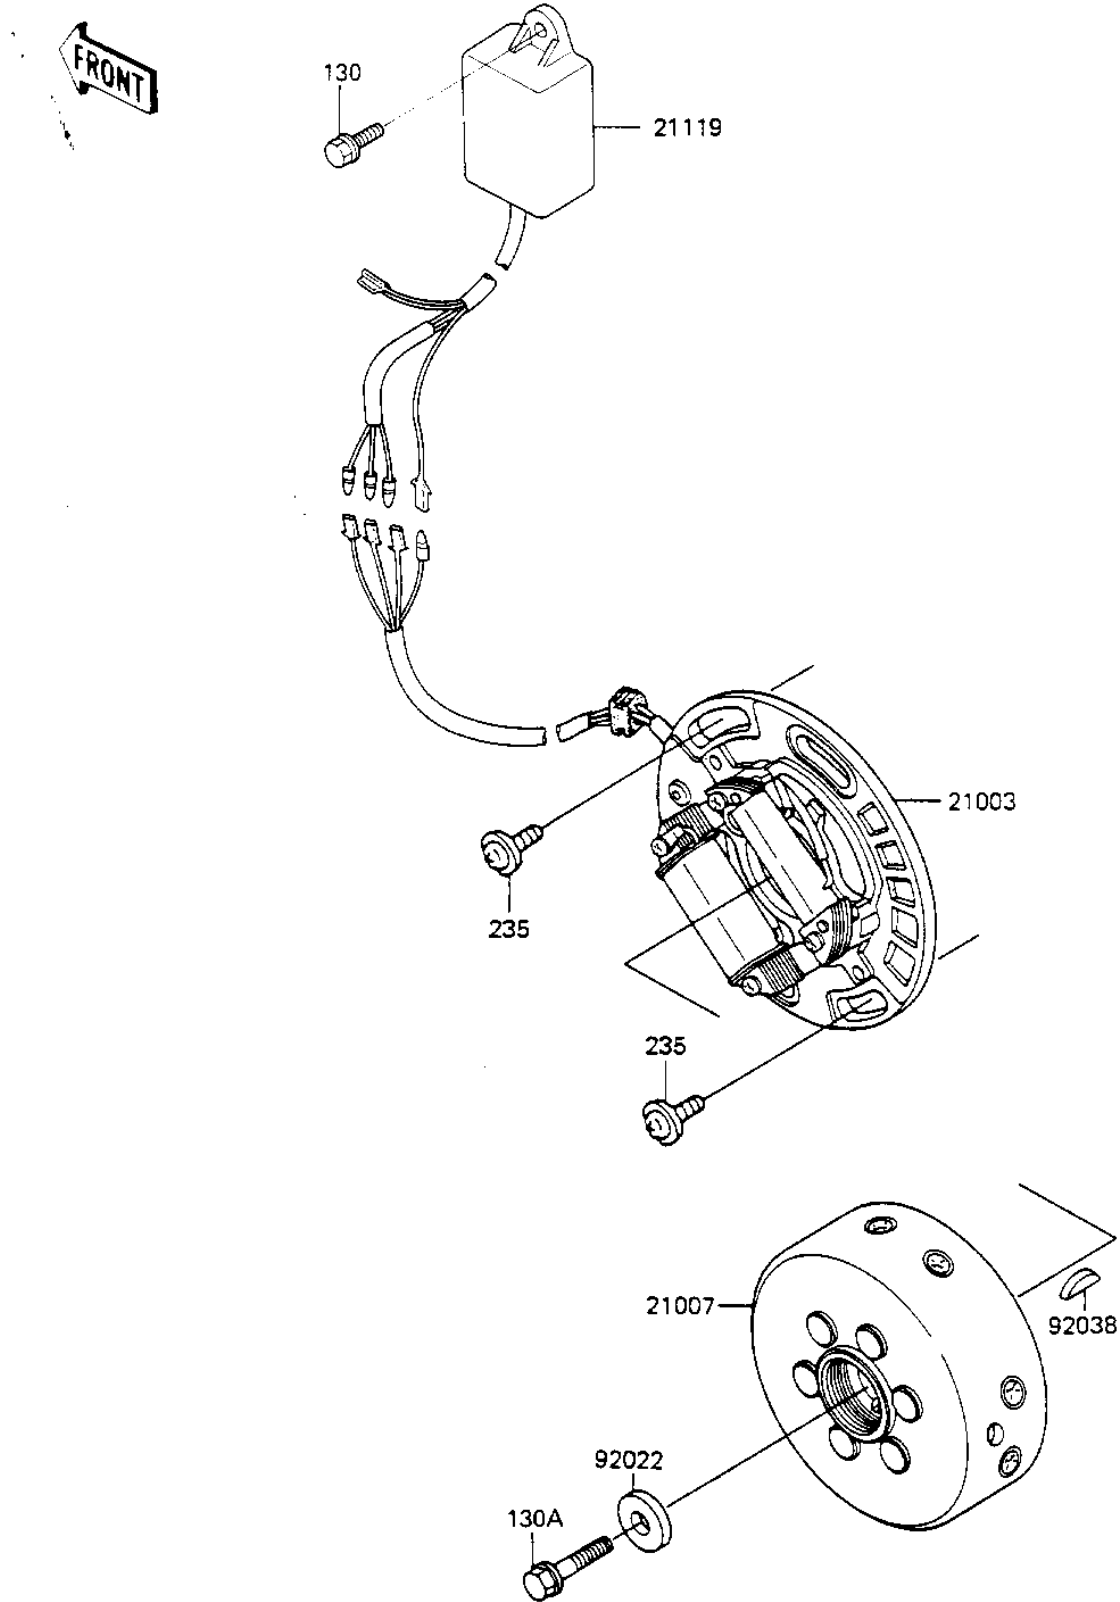

1987 KX250 PARTS DIAGRAM

IGNITION/GENERATOR

E1810-9154

1987 KX250 PARTS LIST

IGNITION/GENERATOR

ITEM NAME	PART NUMBER	QUANTITY
STATOR (Ref # 21003)	21003-1171	1
ROTOR (Ref # 21007)	21007-1141	1
IGNITER (Ref # 21119)	21119-1220	1
WASHER,PLAIN,8MM (Ref # 92022)	92022-276	1
WOODRUFF KEY (Ref # 92038)	92038-001	1
BOLT-FLANGED,6X16 (Ref # 130)	130G0616	1
BOLT-FLANGED,8X30 (Ref # 130A)	130P0830	1
SCREW-PAN-WP-CROS (Ref # 235)	235B0616	2