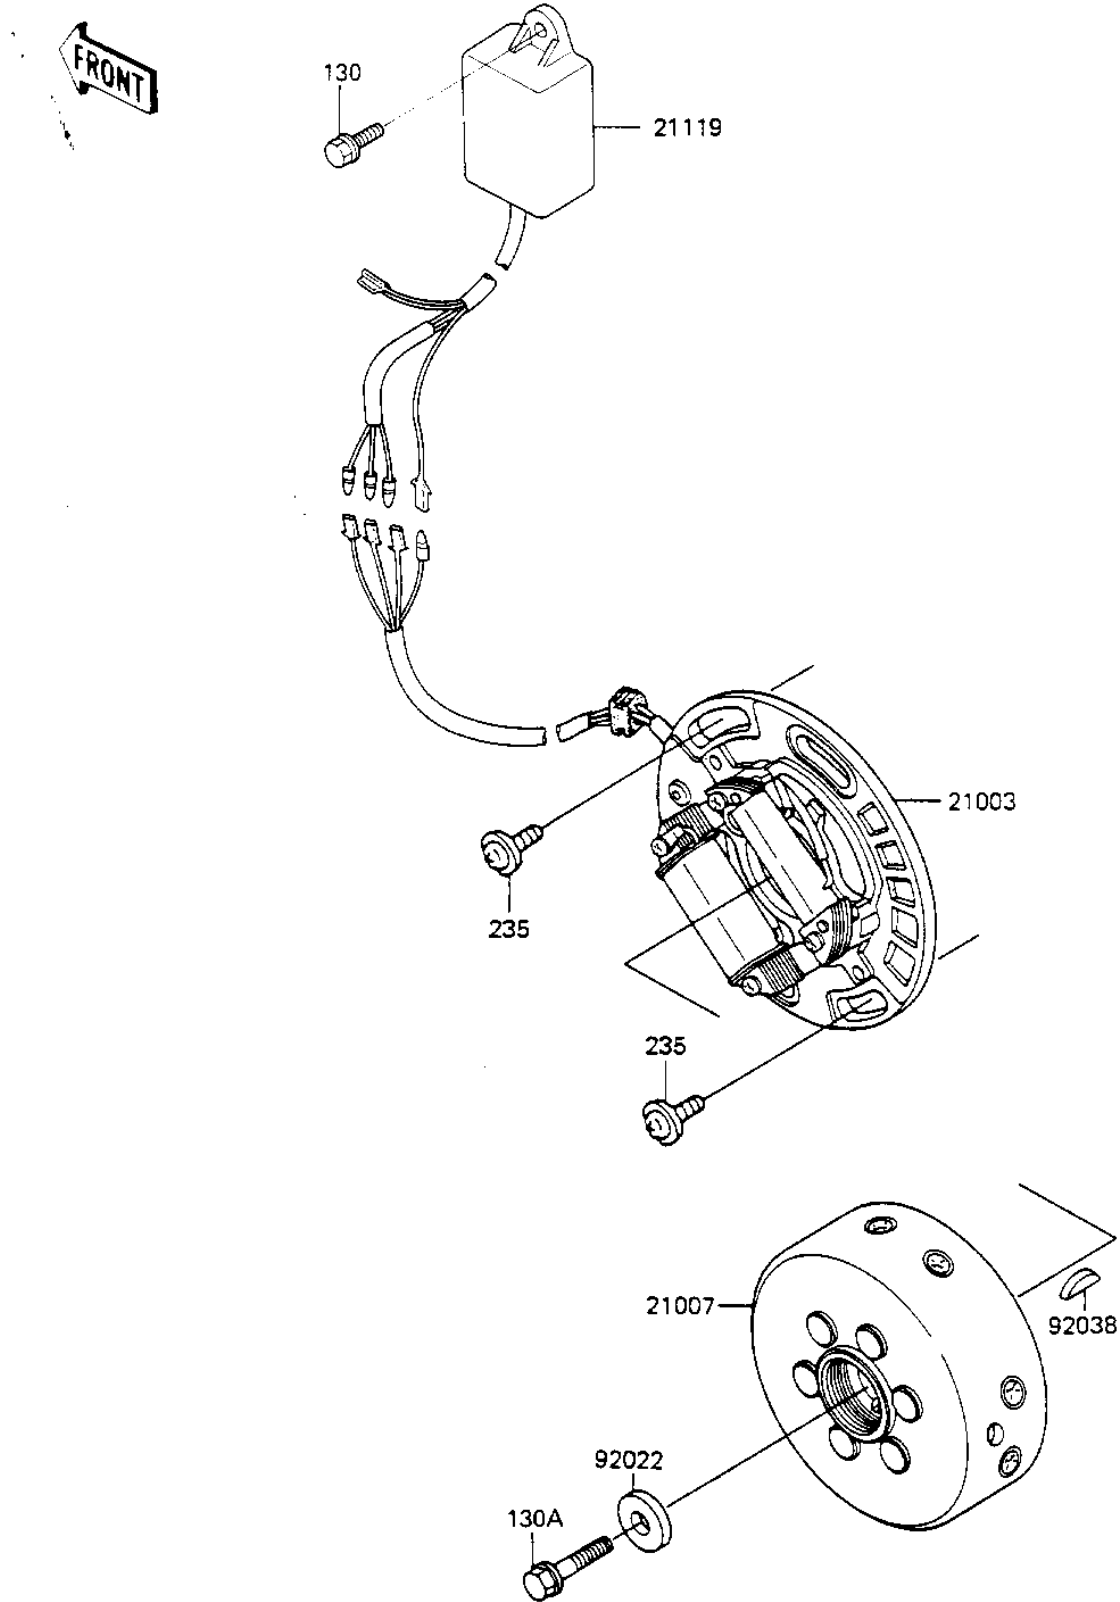

# 1987 KX250 PARTS DIAGRAM

IGNITION/GENERATOR

E1810-9154

# 1987 KX250 PARTS LIST

## IGNITION/GENERATOR

ITEM NAME	PART NUMBER	QUANTITY
STATOR (Ref # 21003)	21003-1171	1
ROTOR (Ref # 21007)	21007-1141	1
IGNITER (Ref # 21119)	21119-1220	1
WASHER,PLAIN,8MM (Ref # 92022)	92022-276	1
WOODRUFF KEY (Ref # 92038)	92038-001	1
BOLT-FLANGED,6X16 (Ref # 130)	130G0616	1
BOLT-FLANGED,8X30 (Ref # 130A)	130P0830	1
SCREW-PAN-WP-CROS (Ref # 235)	235B0616	2