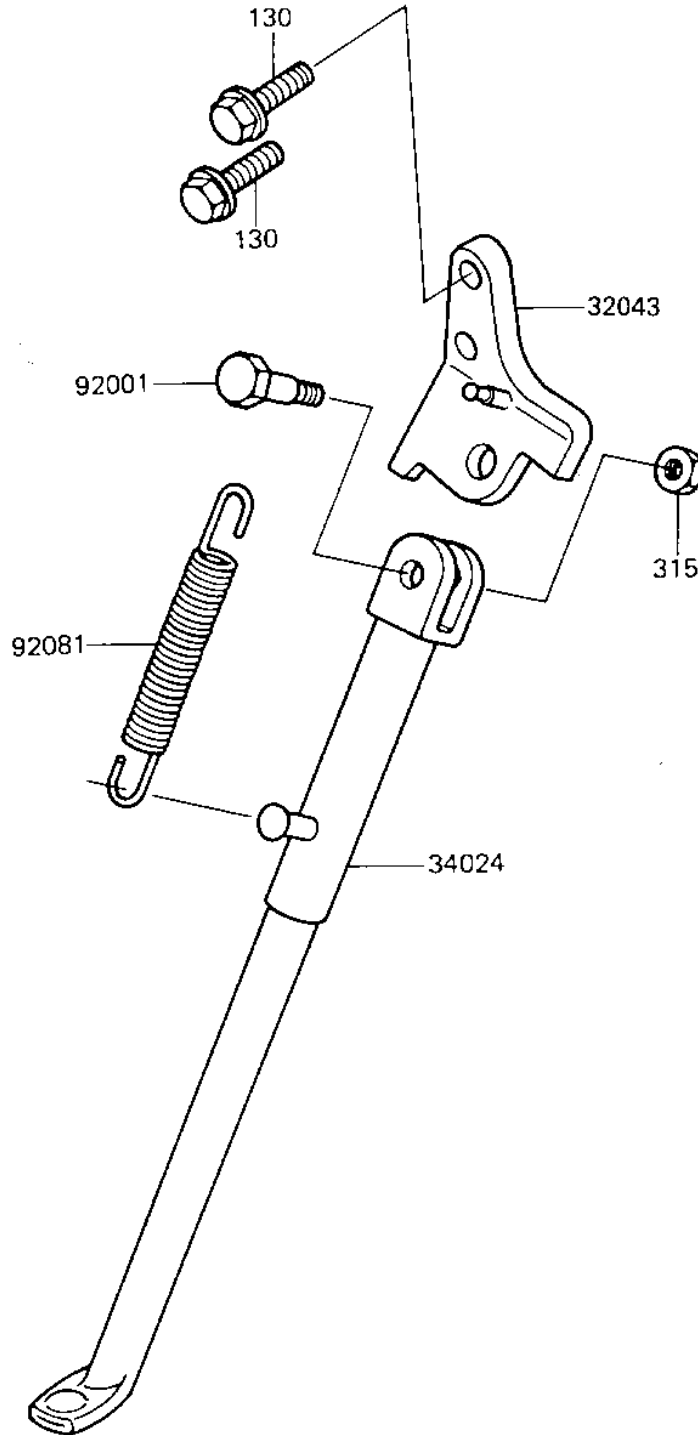

1987 KX250 PARTS DIAGRAM

STANDS

F2190-0175

1987 KX250 PARTS LIST

STANDS

ITEM NAME	PART NUMBER	QUANTITY
BRACKET-STAND,SIDE (Ref # 32043)	32043-1294	1
STAND-SIDE (Ref # 34024)	34024-1186	1
BOLT, SIDE STAND FIT (Ref # 92001)	92003-157	1
SPRING-SIDE STAND (Ref # 92081)	34025-004	1
BOLT-FLANGED,10X16 (Ref # 130)	130G1016	2
NUT 10MM (Ref # 315)	315B1000	1