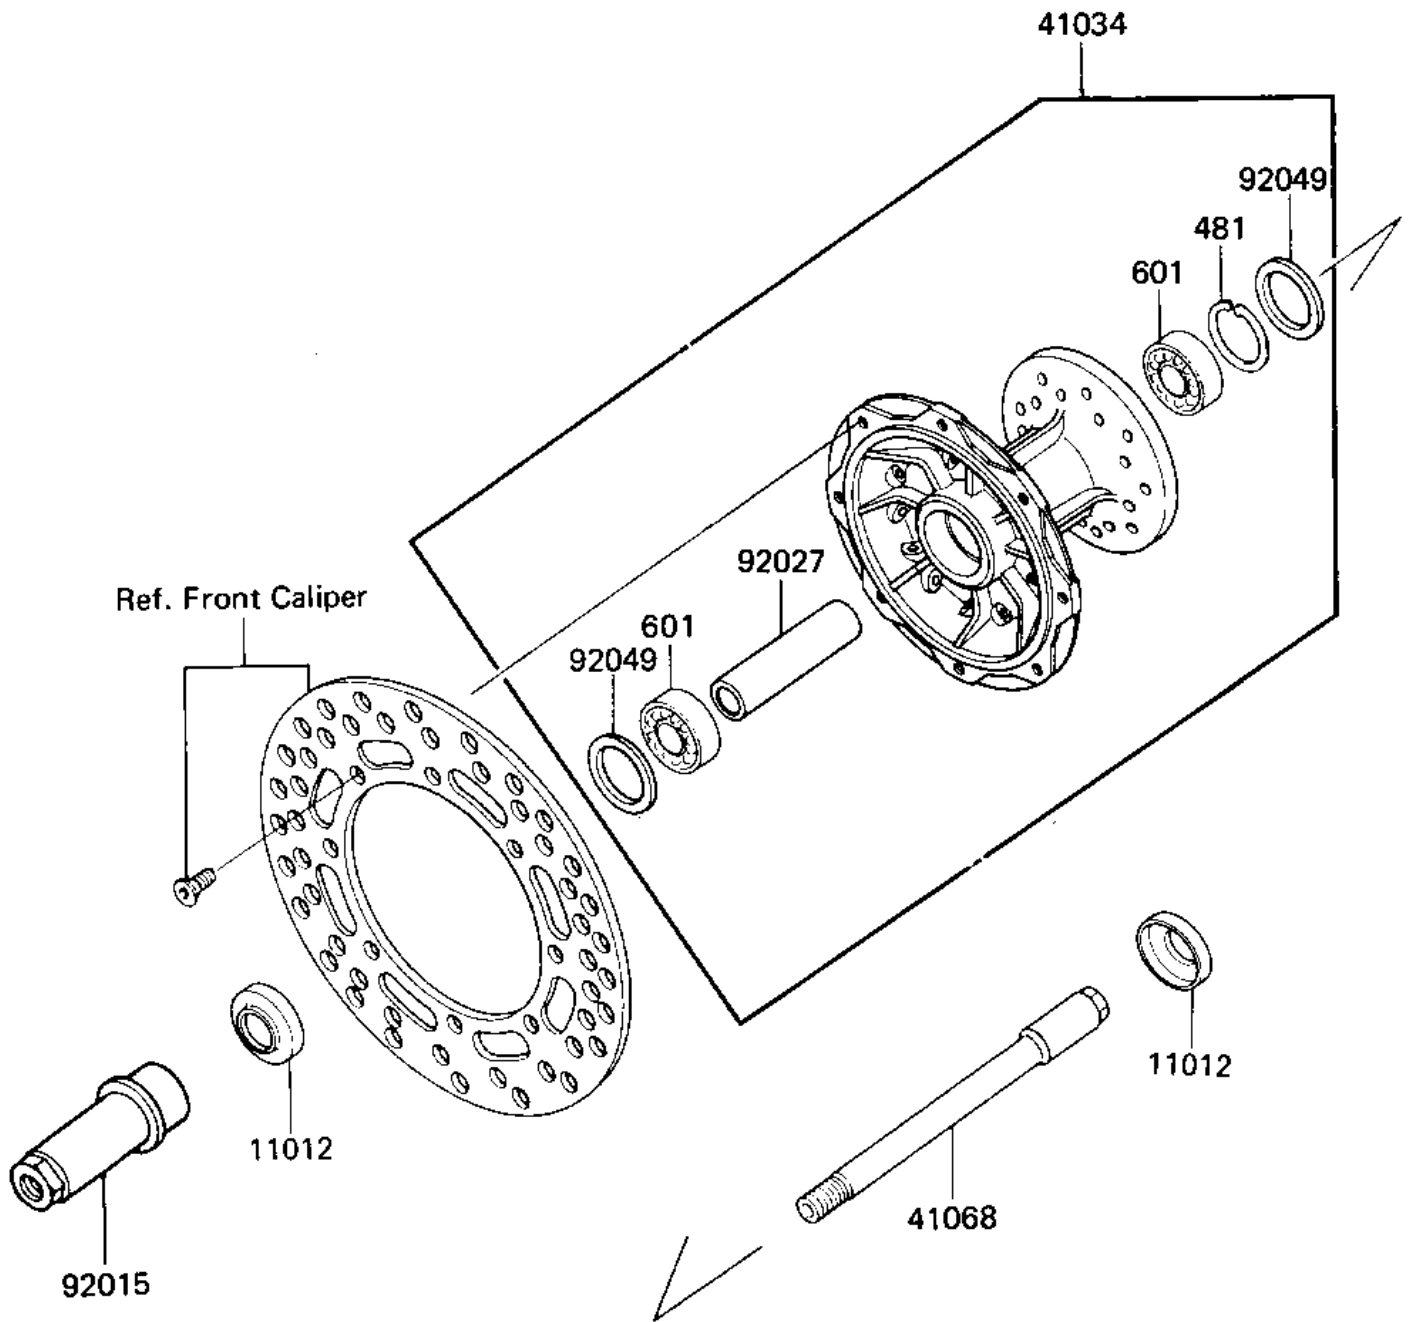

# 1987 KX250 PARTS DIAGRAM

FRONT HUB

F2230-0125

# 1987 KX250 PARTS LIST

## FRONT HUB

ITEM NAME	PART NUMBER	QUANTITY
CAP (Ref # 11012)	11012-1580	2
DRUM-ASSY,FR BRAKE (Ref # 41034)	41034-1115	1
AXLE,FR (Ref # 41068)	41068-1241	1
NUT,FRONT AXLE (Ref # 92015)	92015-1654	1
COLLAR,FR BRAKE DRUM, (Ref # 92027)	92027-1829	1
SEAL-OIL,BSNC2 22404 (Ref # 92049)	92049-1204	2
RING, SNAP,43.5M/M (Ref # 481)	92033-1040	1
REAR WHEEL BEARINGS (Ref # 601)	601B6004U	2