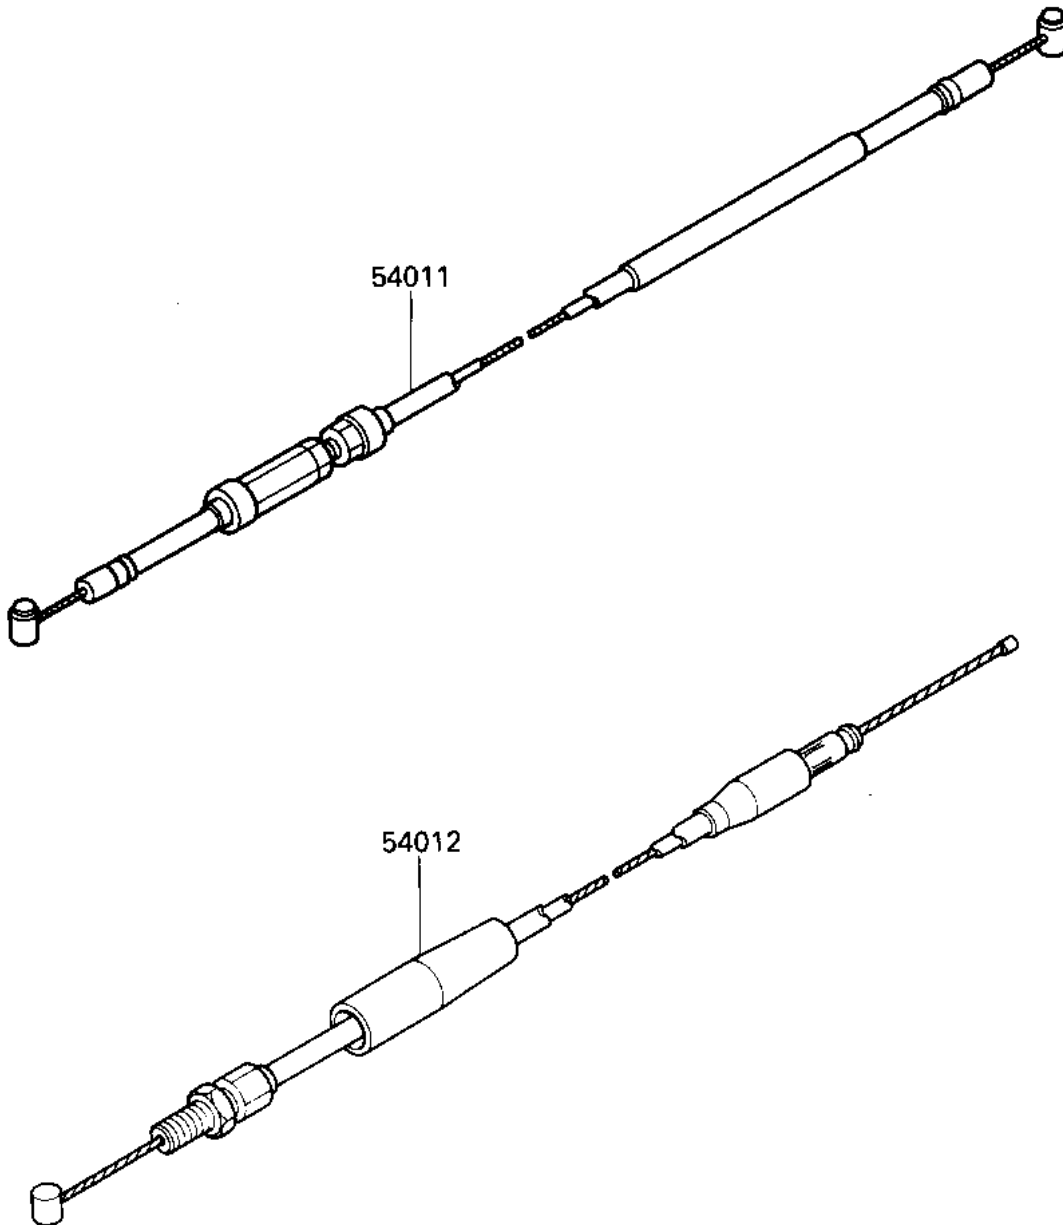

1987 KX250 PARTS DIAGRAM

CABLES

F2540-0272

1987 KX250 PARTS LIST

CABLES

ITEM NAME	PART NUMBER	QUANTITY
CABLE-CLUTCH (Ref # 54011)	54011-1252	1
CABLE-THROTTLE (Ref # 54012)	54012-1324	1