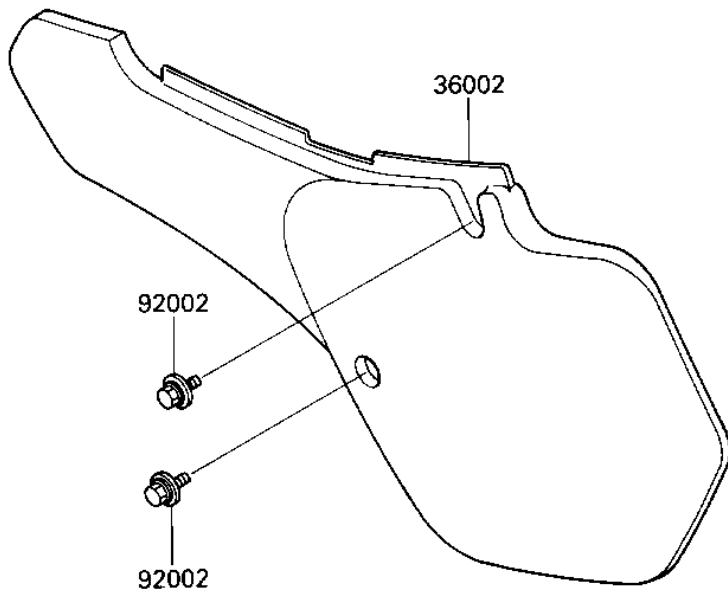

1987 KX250 PARTS DIAGRAM

SIDE COVERS

F2610-0340

1987 KX250 PARTS LIST

SIDE COVERS

ITEM NAME	PART NUMBER	QUANTITY
COVER-SIDE,RH,L.GREEN (Ref # 36001)	36001-1345-AC	1
COVER-SIDE,LH,L.GREEN (Ref # 36002)	36002-5310-6W	1
BOLT (Ref # 92002)	92150-1506	4
DAMPER,SIDE COVER (Ref # 92075)	92075-1598	2