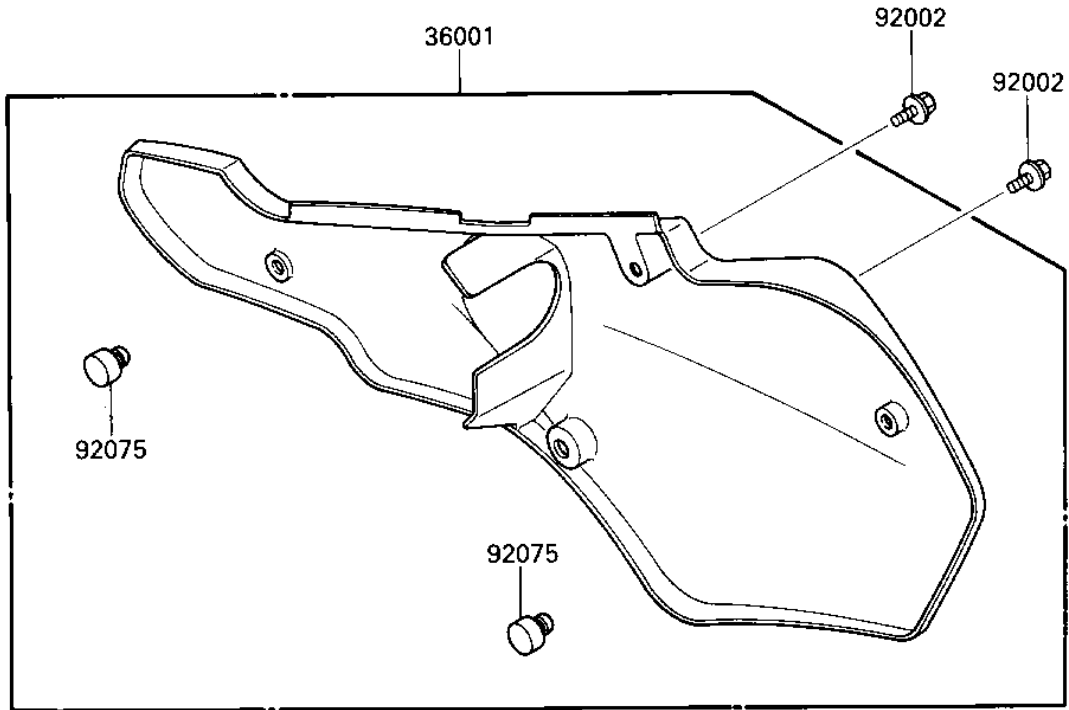

1987 KX250 PARTS DIAGRAM

SIDE COVERS

F2610-0340

1987 KX250 PARTS LIST

SIDE COVERS

ITEM NAME	PART NUMBER	QUANTITY
COVER-SIDE,RH,L.GREEN (Ref # 36001)	36001-1345-AC	1
COVER-SIDE,LH,L.GREEN (Ref # 36002)	36002-5310-6W	1
BOLT (Ref # 92002)	92150-1506	4
DAMPER,SIDE COVER (Ref # 92075)	92075-1598	2