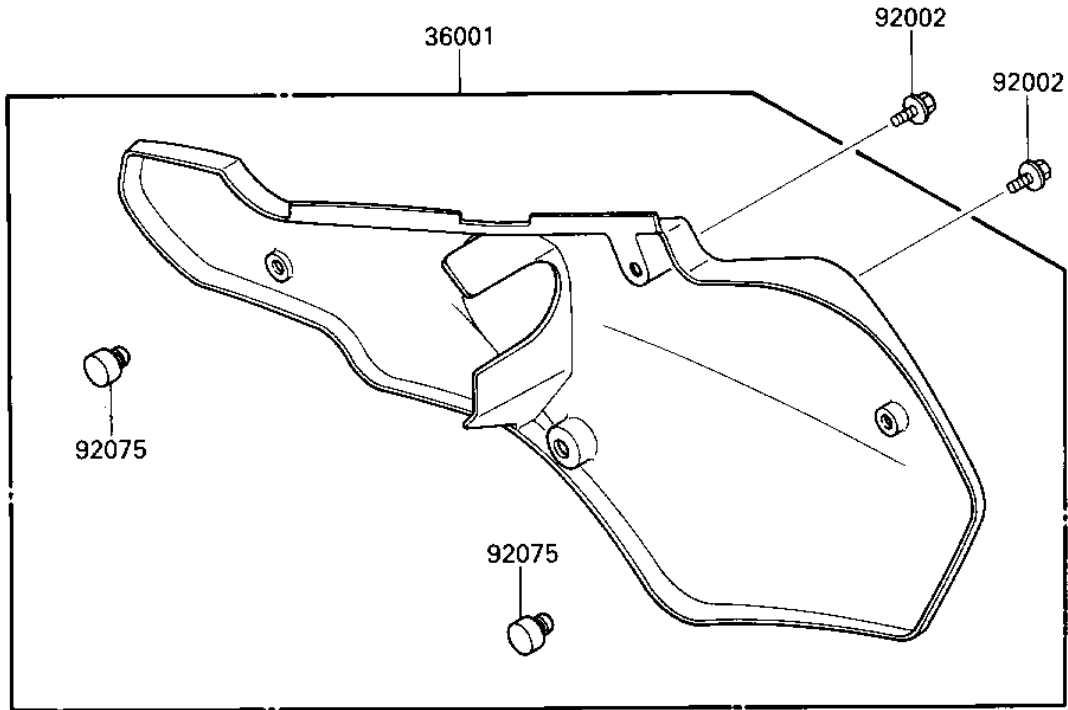

1987 KX250 PARTS DIAGRAM

SIDE COVERS

F2610-0340

1987 KX250 PARTS LIST

SIDE COVERS

| ITEM NAME | PART NUMBER | QUANTITY |
|-------------------------------------|---------------|----------|
| COVER-SIDE,RH,L.GREEN (Ref # 36001) | 36001-1345-AC | 1 |
| COVER-SIDE,LH,L.GREEN (Ref # 36002) | 36002-5310-6W | 1 |
| BOLT (Ref # 92002) | 92150-1506 | 4 |
| DAMPER,SIDE COVER (Ref # 92075) | 92075-1598 | 2 |