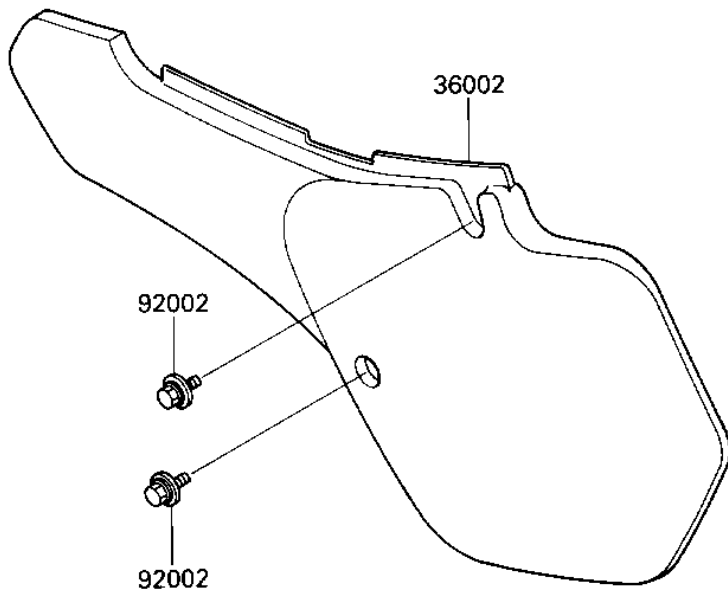

1987 KX250 PARTS DIAGRAM

SIDE COVERS

F2610-0340

1987 KX250 PARTS LIST

SIDE COVERS

| ITEM NAME | PART NUMBER | QUANTITY |
|-------------------------------------|---------------|----------|
| COVER-SIDE,RH,L.GREEN (Ref # 36001) | 36001-1345-AC | 1 |
| COVER-SIDE,LH,L.GREEN (Ref # 36002) | 36002-5310-6W | 1 |
| BOLT (Ref # 92002) | 92150-1506 | 4 |
| DAMPER,SIDE COVER (Ref # 92075) | 92075-1598 | 2 |