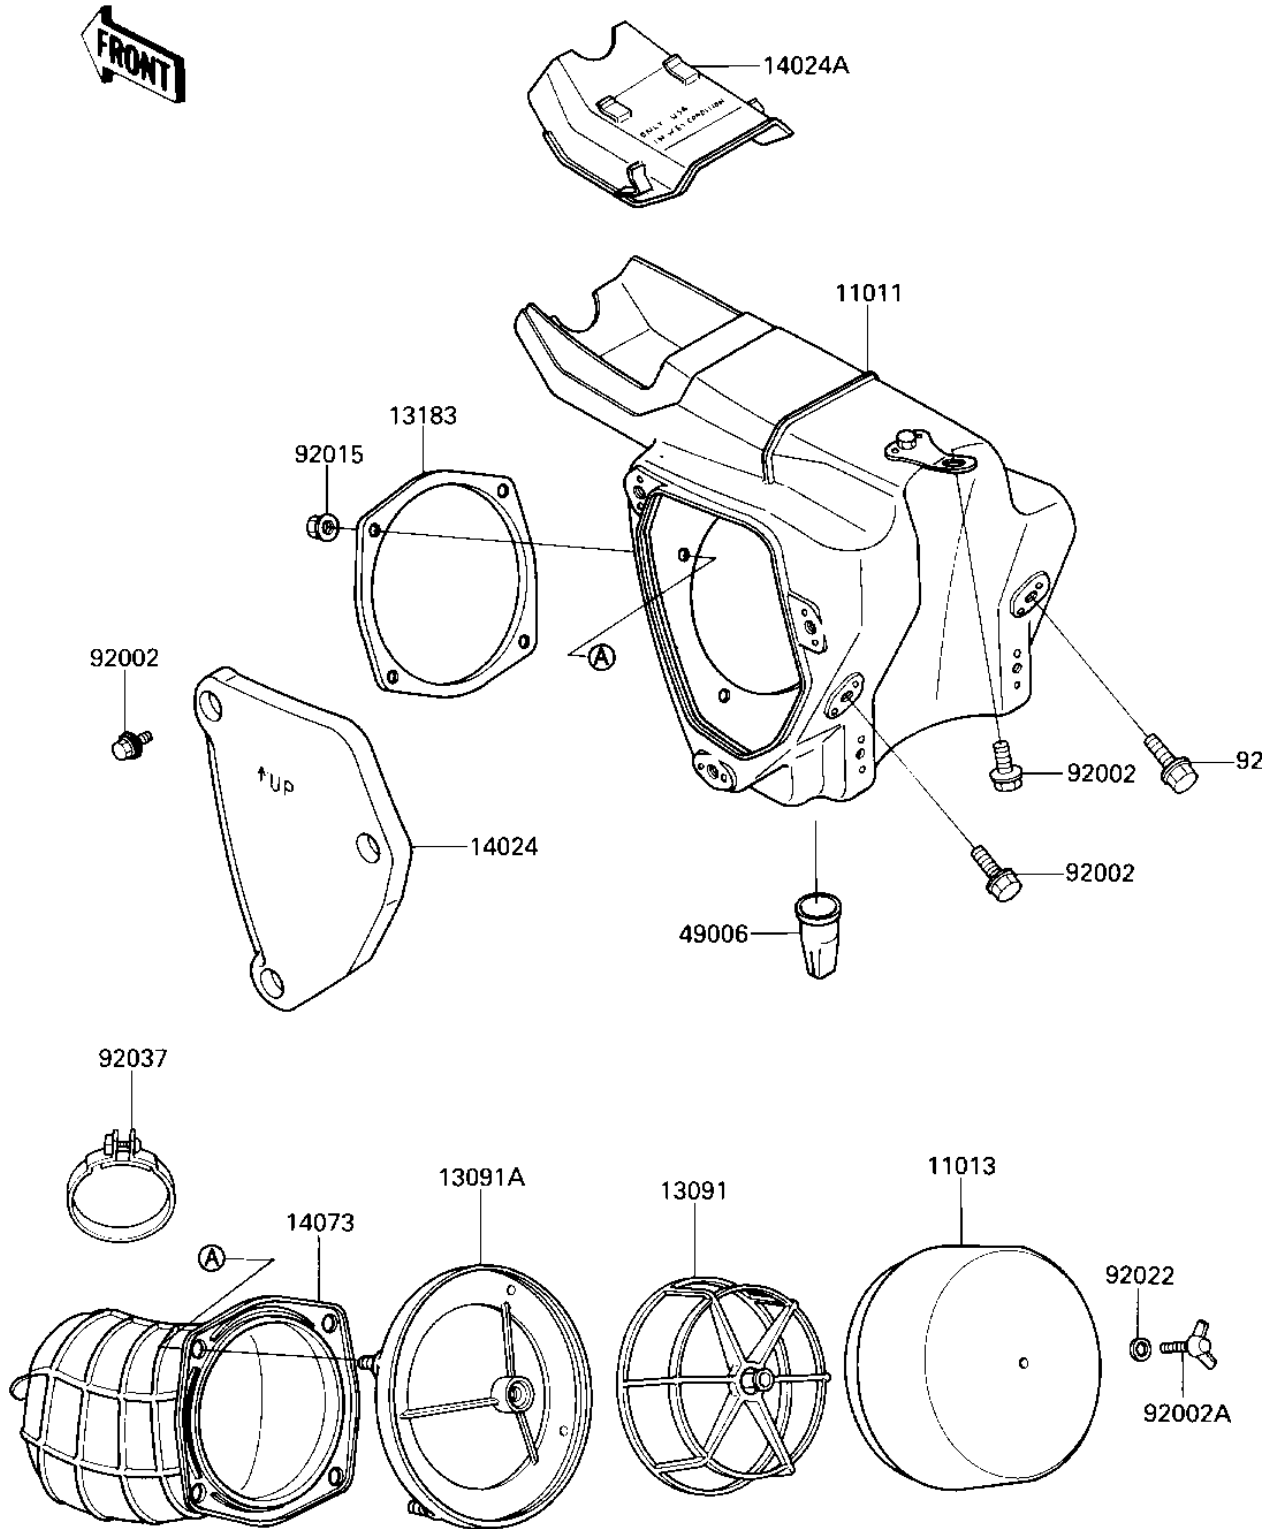

# 1987 KX500 PARTS DIAGRAM

## AIR CLEANER

E1130-0228

# 1987 KX500 PARTS LIST

## AIR CLEANER

ITEM NAME	PART NUMBER	QUANTITY
CASE-AIR FILTER (Ref # 11011)	11011-1241	1
ELEMENT-AIR FILTER (Ref # 11013)	11013-1194	1
HOLDER,ELEMENT (Ref # 13091)	13091-1454	1
HOLDER (Ref # 13091A)	13091-1594	1
PLATE,DUCT FITTING (Ref # 13183)	13183-1046	1
COVER,AIR FILTER (Ref # 14024)	14024-1357	1
COVER,FILTER CASE (Ref # 14024A)	14024-1424	1
DUCT,AIR FILTER (Ref # 14073)	14073-1286	1
BOOT (Ref # 49006)	49006-1012	1
BOLT (Ref # 92002)	92150-1506	6
BOLT (Ref # 92002A)	92002-1719	1
NUT,FLANGED,5MM (Ref # 92015)	92015-1259	4
WASHER 6.5X20X1.6T (Ref # 92022)	92022-125	1
CLAMP,AIR FILTER (Ref # 92037)	92037-1409	1