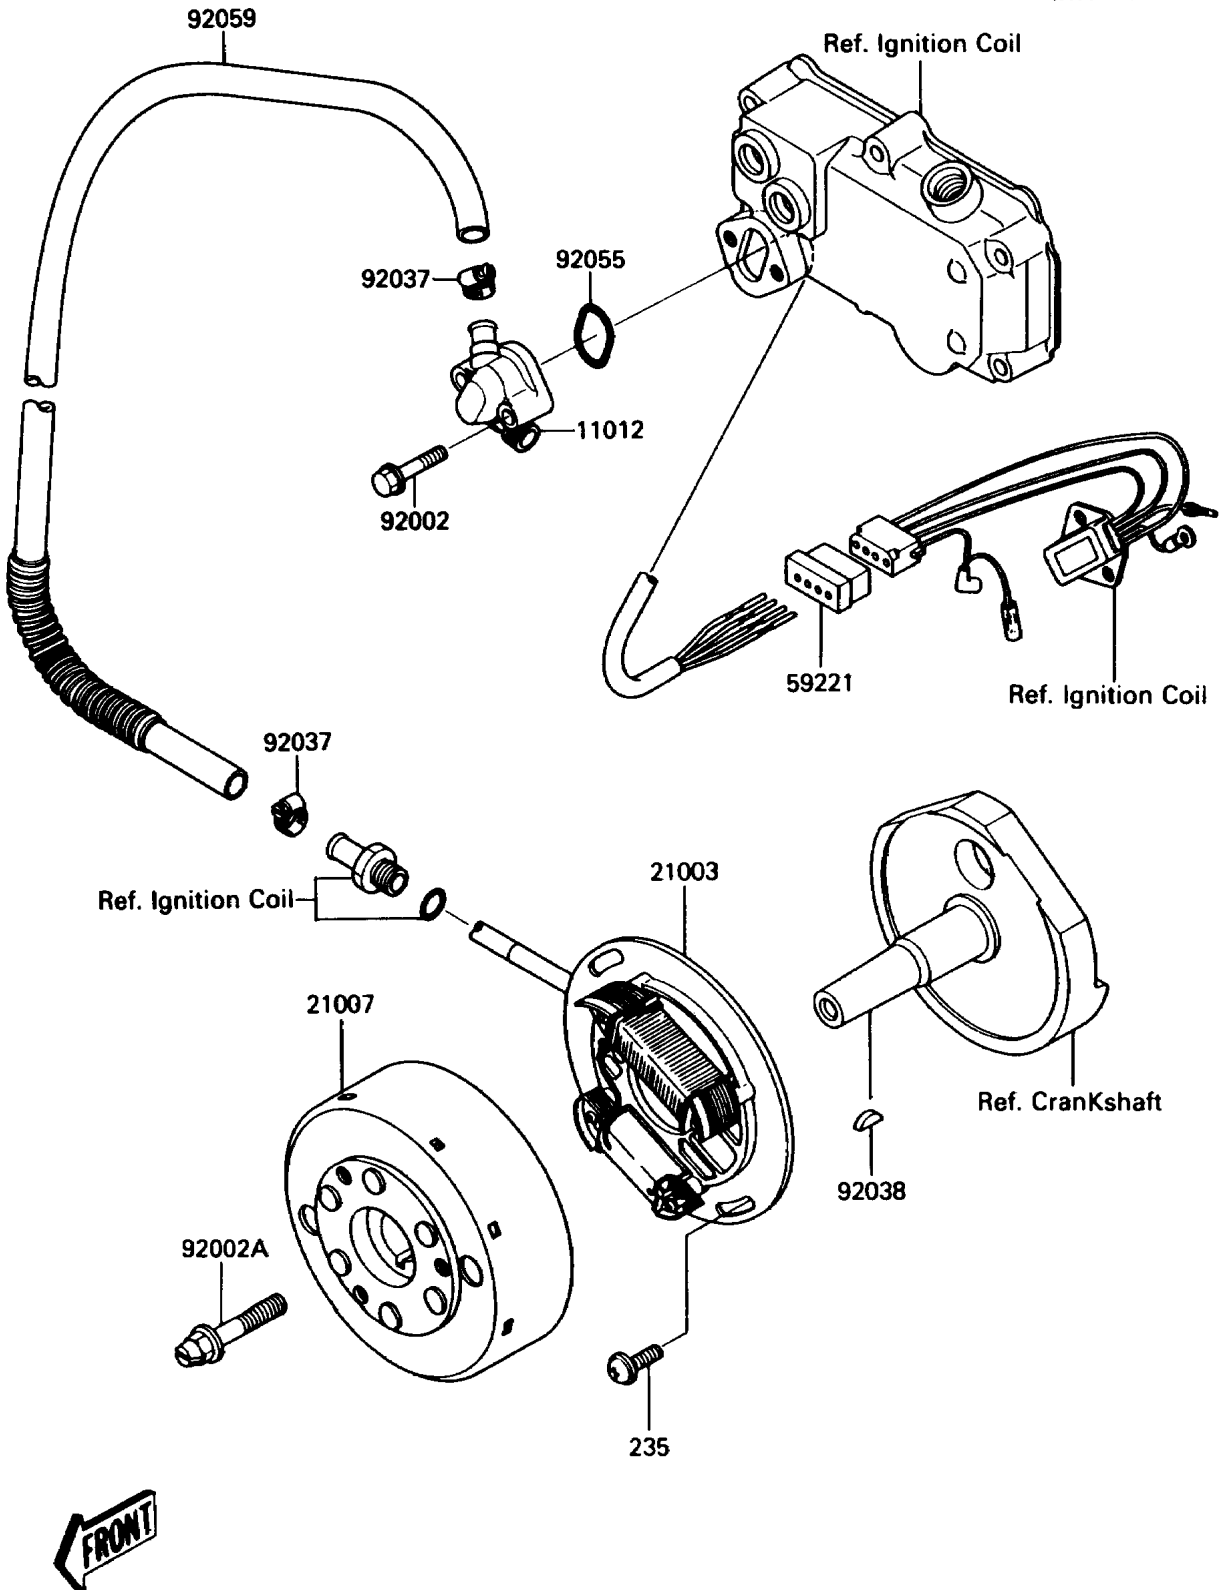

1988 JS300 PARTS DIAGRAM

Generator

E1810-0176

1988 JS300 PARTS LIST

Generator

ITEM NAME	PART NUMBER	QUANTITY
CAP,ELECTRIC CASE (Ref # 11012)	11012-3720	1
STATOR (Ref # 21003)	21003-3709	1
ROTOR (Ref # 21007)	21007-3701	1
CONNECTOR-CORD (Ref # 59221)	59221-3701	1
BOLT,6X35 (Ref # 92002)	92002-3715	2
BOLT (Ref # 92002A)	92002-3738	1
CLAMP (Ref # 92037)	92037-504	2
KEY,WOODRUFF (Ref # 92038)	92038-001	1
RING-O (Ref # 92055)	92055-3706	1
TUBE,L=800 (Ref # 92059)	92059-3817	1
SCREW-PAN-WP-CROS (Ref # 235)	235B0616	2