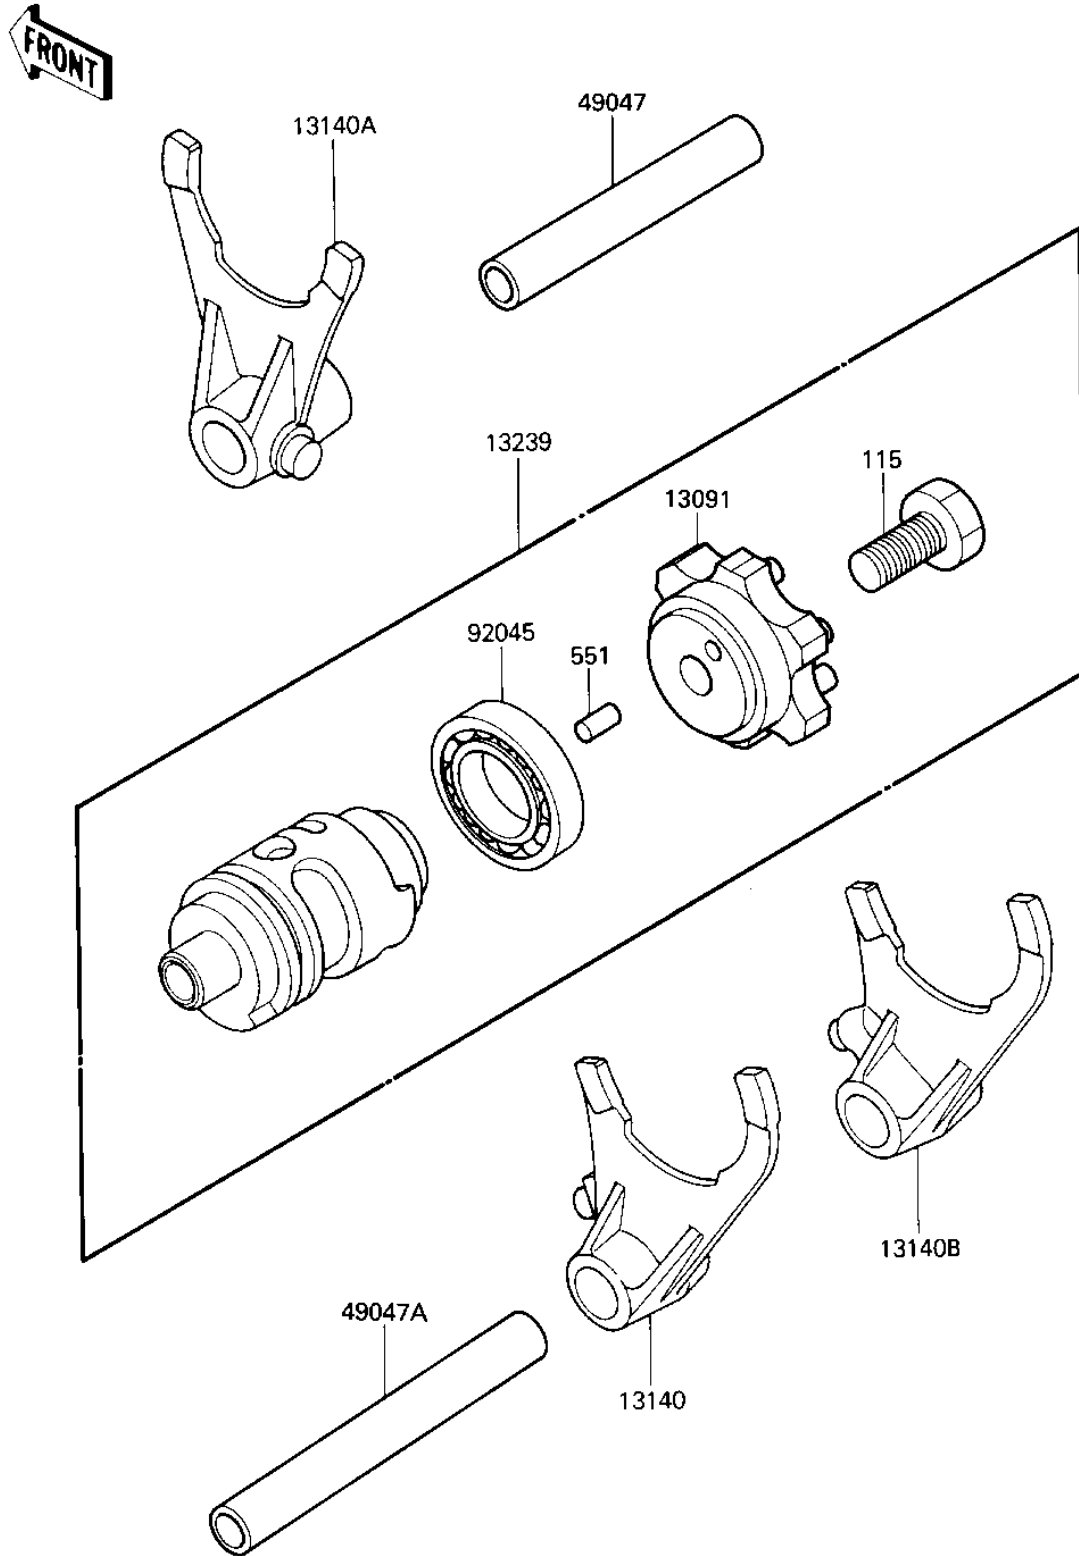

# 1987 KX500 PARTS DIAGRAM

## GEAR CHANGE DRUM & FORKS

E1362-0121

# 1987 KX500 PARTS LIST

## GEAR CHANGE DRUM & FORKS

ITEM NAME	PART NUMBER	QUANTITY
HOLDER,CHANGE DRUM (Ref # 13091)	13091-1555	1
FORK-SHIFT,2ND&3RD (Ref # 13140)	13140-1058	1
FORK-SHIFT,4TH&TOP (Ref # 13140A)	13140-1059	1
FORK-SHIFT,LOW (Ref # 13140B)	13140-1142	1
DRUM-ASSY-CHANGE (Ref # 13239)	13239-1143	1
ROD-SHIFT,L=64.5 (Ref # 49047)	49047-1063	1
ROD-SHIFT,L=81 (Ref # 49047A)	49047-1064	1
BEARING,BALL,#6905 (Ref # 92045)	92045-036	1
BOLT-SMALL-UPSET,8X18 (Ref # 115)	115G0818	1
PIN,DOWEL,4X8 (Ref # 551)	551A0408	1