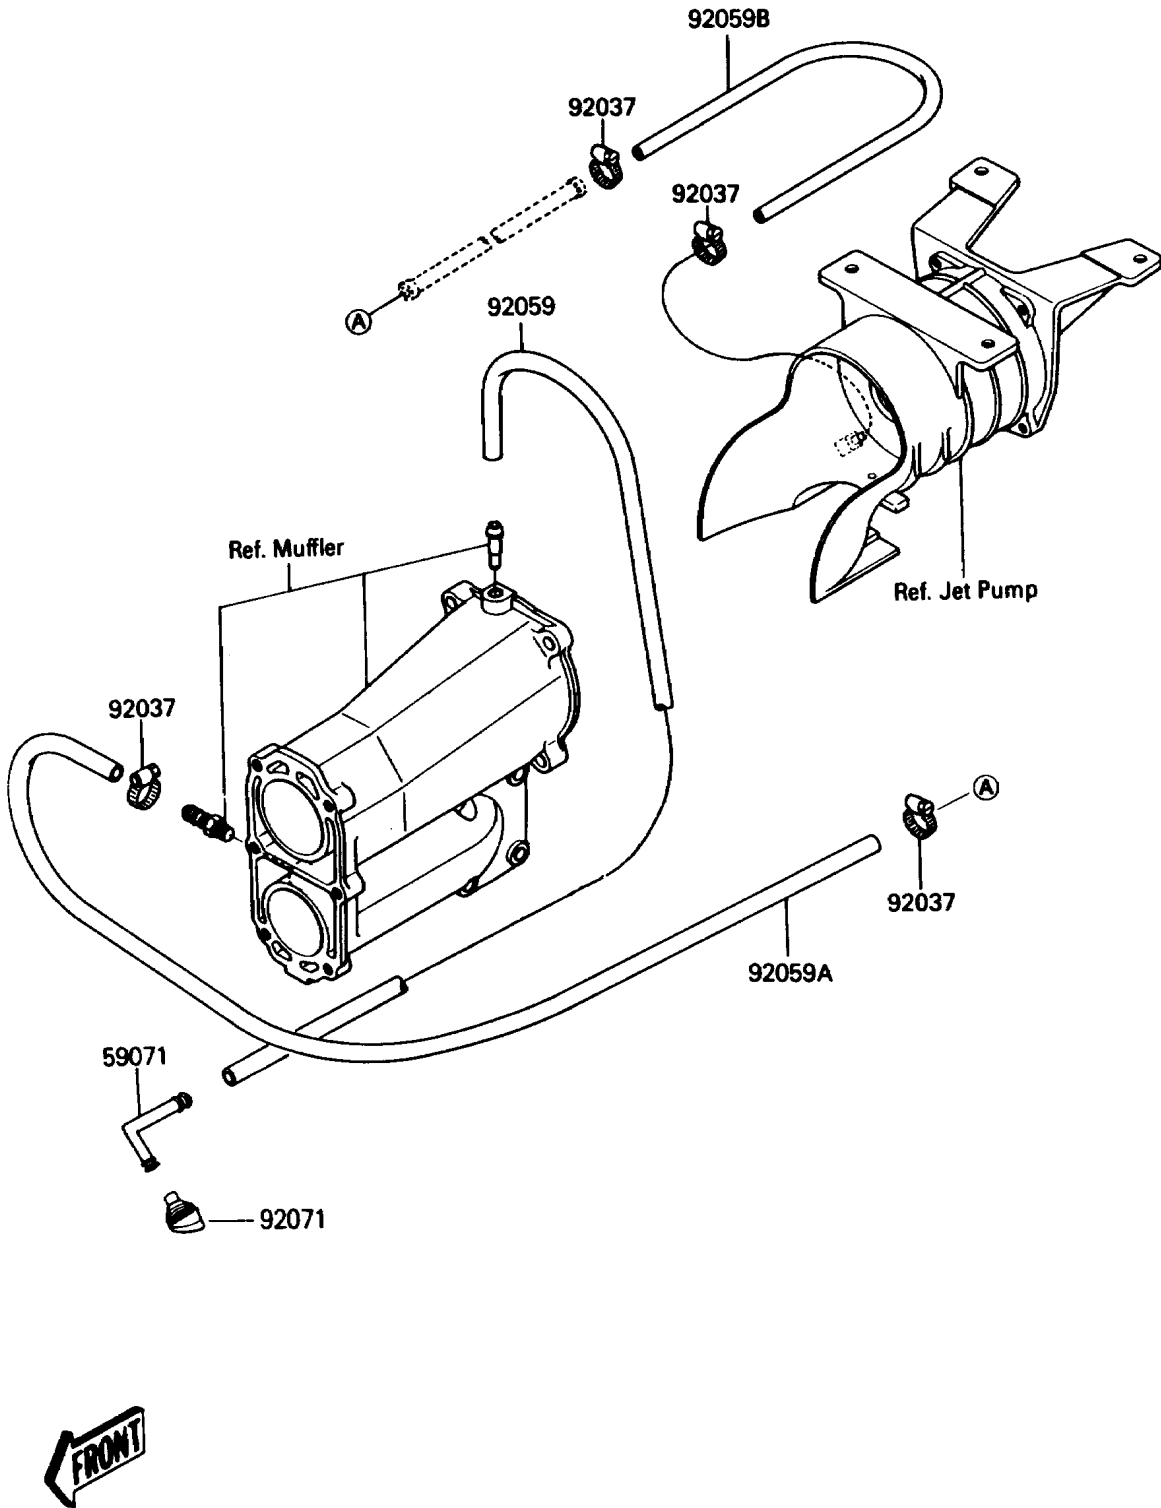

1988 JS300 PARTS DIAGRAM

Cooling

E3035-0006

1988 JS300 PARTS LIST

Cooling

ITEM NAME	PART NUMBER	QUANTITY
JOINT (Ref # 59071)	59071-3706	1
CLAMP (Ref # 92037)	92037-504	4
TUBE,5.8X440 (Ref # 92059)	92059-3723	1
TUBE,9X16X900 (Ref # 92059A)	92059-3763	1
TUBE,9X360 (Ref # 92059B)	92059-503	1
GROMMET (Ref # 92071)	92071-3732	1