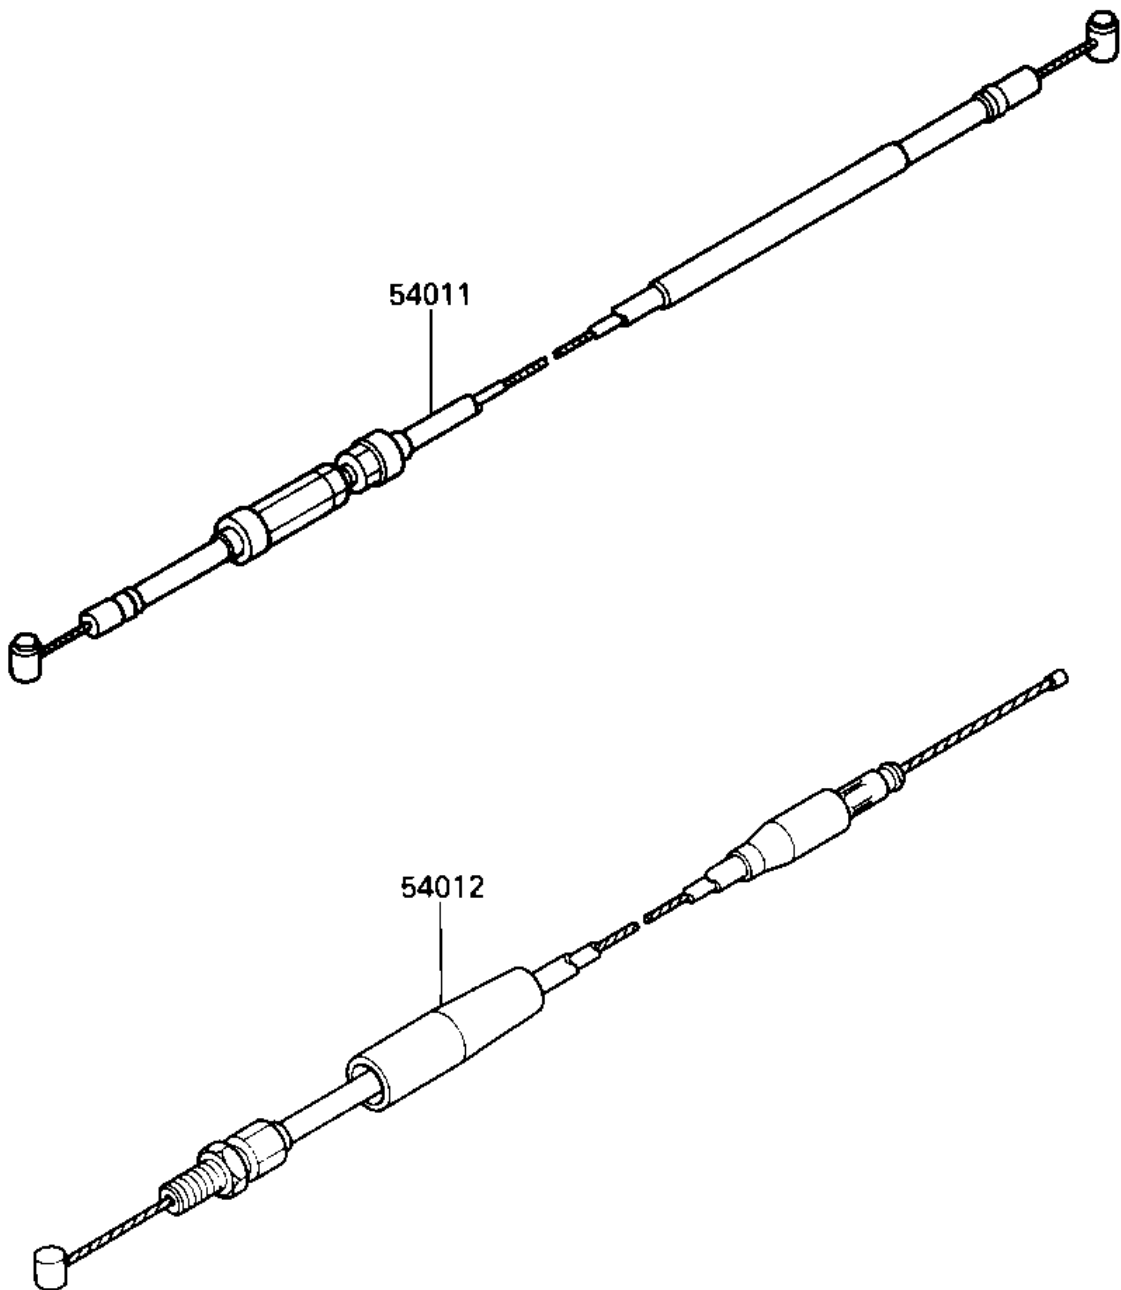

1987 KX500 PARTS DIAGRAM

CABLES

F2540-0272