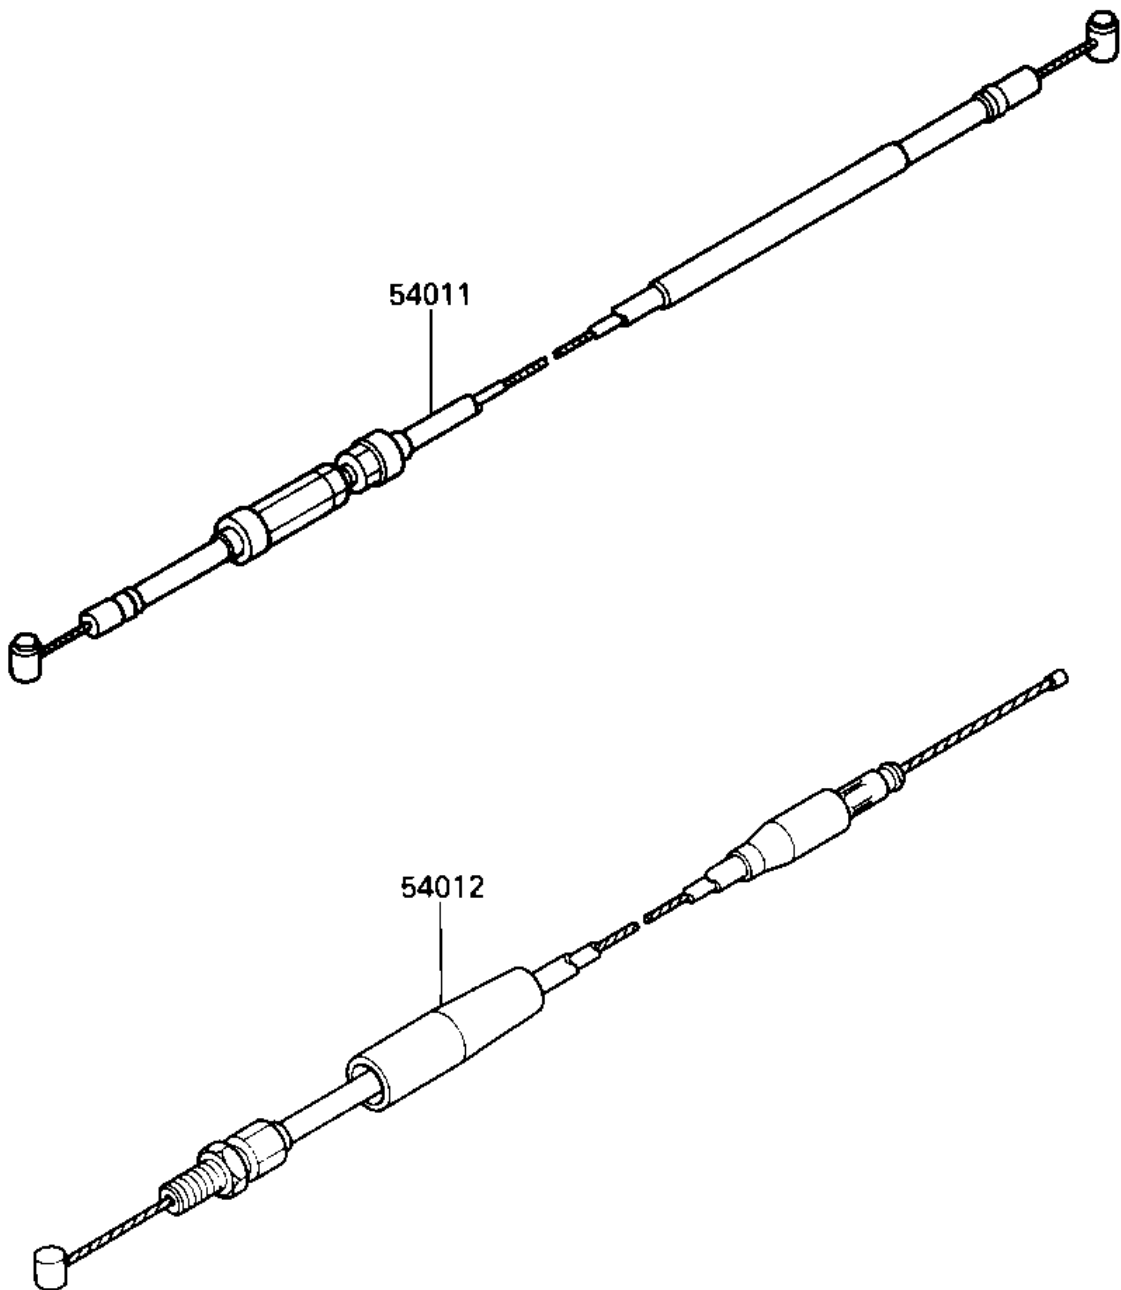

# 1987 KX500 PARTS DIAGRAM

## CABLES

---

F2540-0272

# 1987 KX500 PARTS LIST

## CABLES

ITEM NAME	PART NUMBER	QUANTITY
CABLE-CLUTCH (Ref # 54011)	54011-1252	1
CABLE-THROTTLE (Ref # 54012)	54012-1324	1