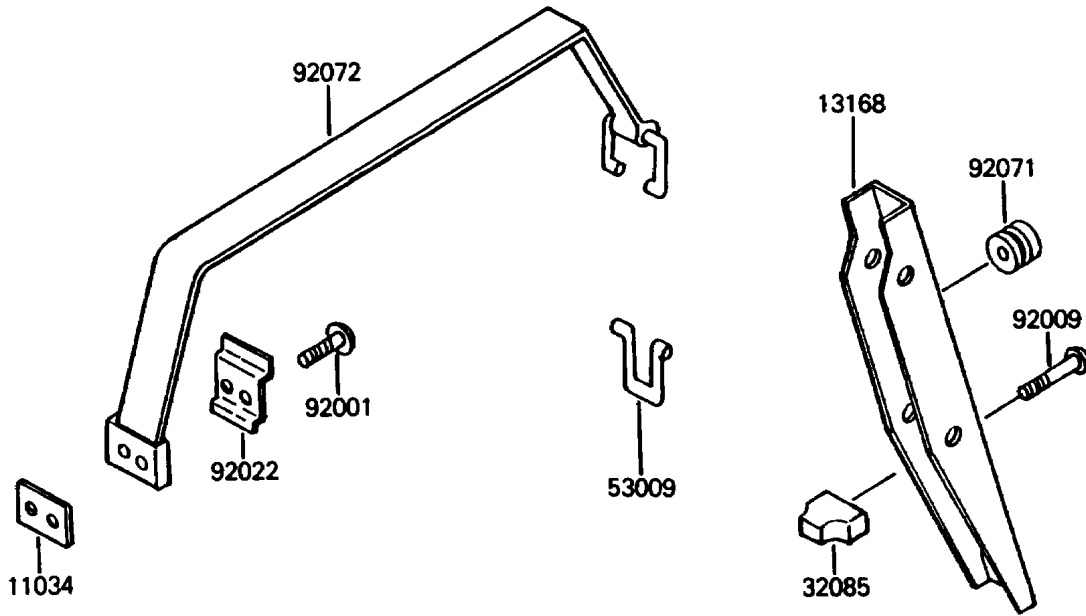

1988 JS300 PARTS DIAGRAM

Engine Hood

F3142-0001

1988 JS300 PARTS LIST

Engine Hood

ITEM NAME	PART NUMBER	QUANTITY
BRACKET,PLATE (Ref # 11034)	59086-501	1
LEVER (Ref # 13168)	13168-3701	1
DETENT (Ref # 32085)	59346-503	1
HINGE (Ref # 53009)	53009-503	1
HOOD-COMP-ENGINE,JET WHITE (Ref # 59456)	59456-3001-8C	1
BOLT,6X30 (Ref # 92001)	92001-3022	2
SCREW (Ref # 92009)	92011-562	1
WASHER,BAND (Ref # 92022)	92022-509	1
GROMMET (Ref # 92071)	92071-056	1
BAND,HOOD (Ref # 92072)	92072-501	1