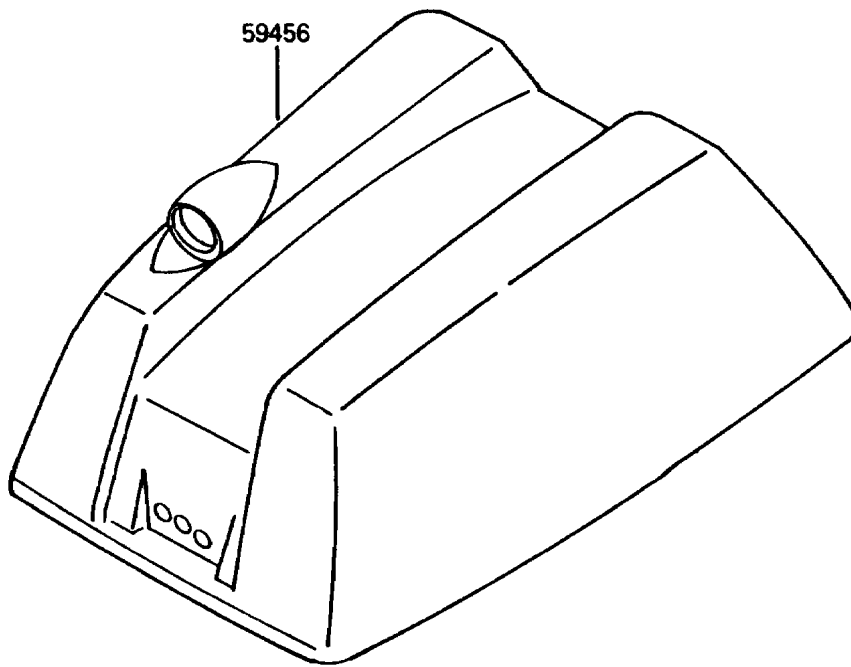

1988 JS300 PARTS DIAGRAM

Engine Hood

F3142-0001

1988 JS300 PARTS LIST

Engine Hood

ITEM NAME	PART NUMBER	QUANTITY
BRACKET,PLATE (Ref # 11034)	59086-501	1
LEVER (Ref # 13168)	13168-3701	1
DETENT (Ref # 32085)	59346-503	1
HINGE (Ref # 53009)	53009-503	1
HOOD-COMP-ENGINE,JET WHITE (Ref # 59456)	59456-3001-8C	1
BOLT,6X30 (Ref # 92001)	92001-3022	2
SCREW (Ref # 92009)	92011-562	1
WASHER,BAND (Ref # 92022)	92022-509	1
GROMMET (Ref # 92071)	92071-056	1
BAND,HOOD (Ref # 92072)	92072-501	1