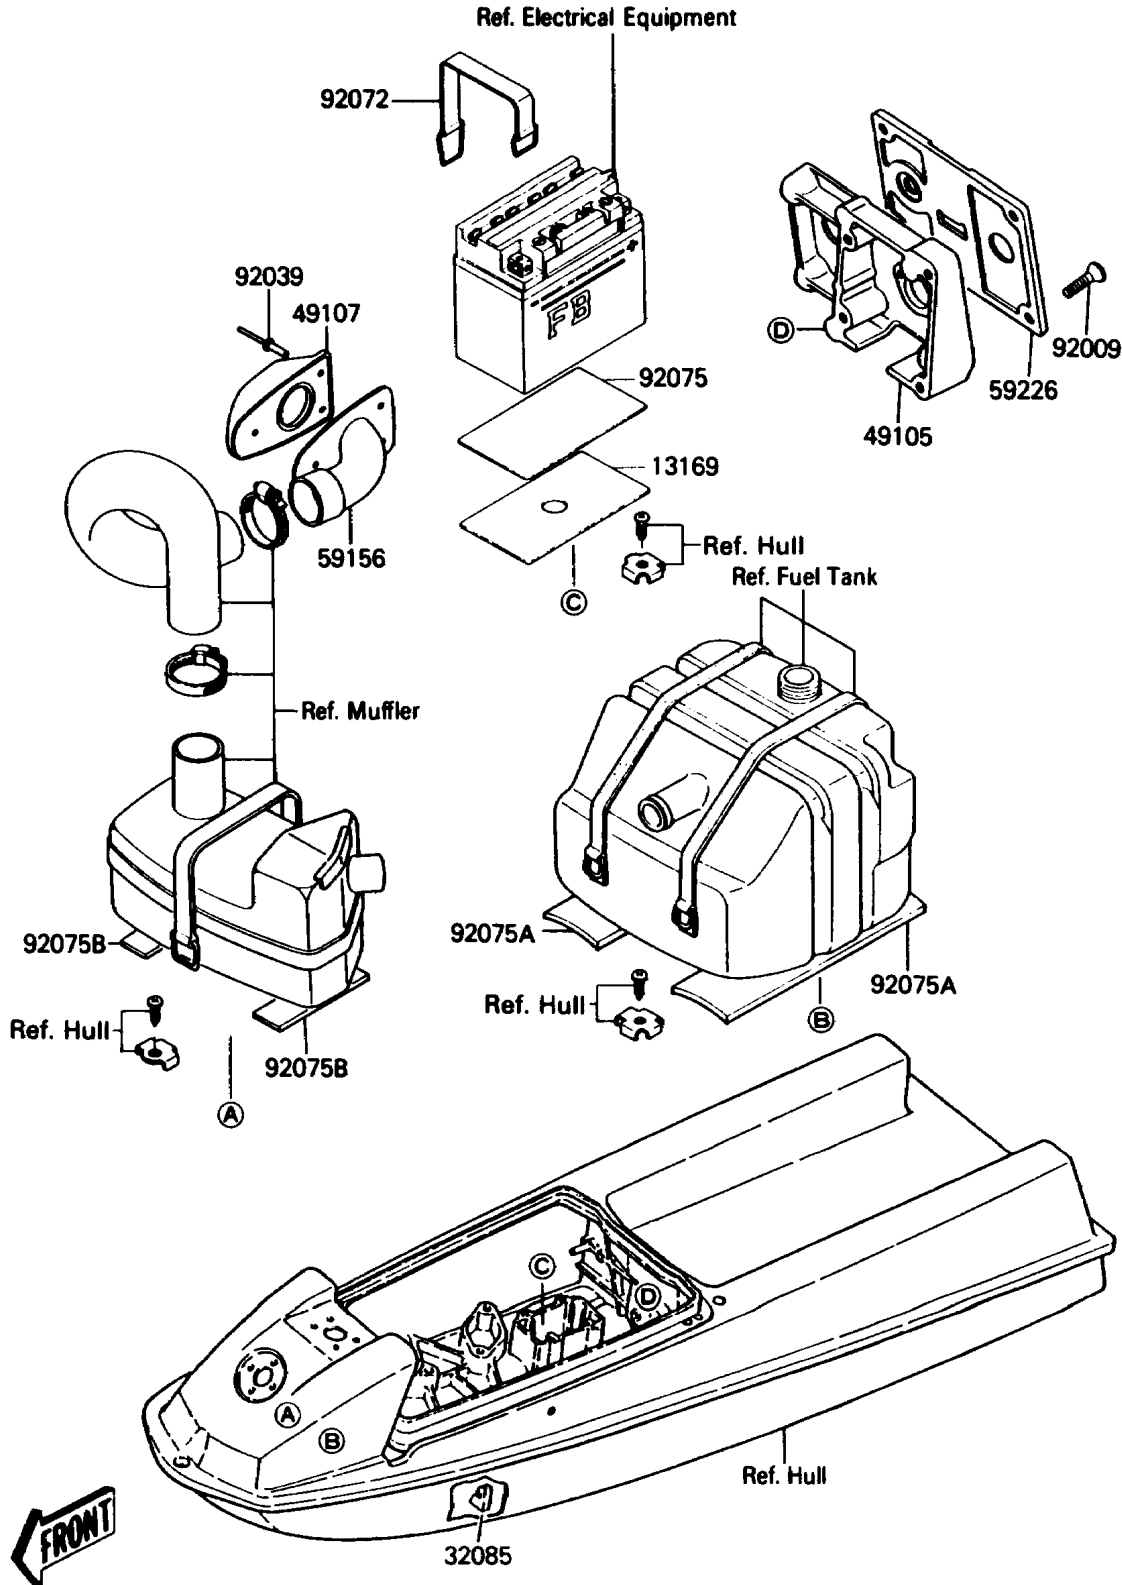

1988 JS300 PARTS DIAGRAM

Hull Fittings

F3143-0001

1988 JS300 PARTS LIST

Hull Fittings

ITEM NAME	PART NUMBER	QUANTITY
PLATE,BATTERY (Ref # 13169)	13169-3014	1
DETENT (Ref # 32085)	59346-504	3
BRACKET-TAP (Ref # 49105)	49105-3703	1
COVER-EXHAUST PIPE (Ref # 49107)	49107-3701	1
PIPE-TAIL (Ref # 59156)	59156-3702	1
PANEL-CONTROL (Ref # 59226)	59226-505	1
SCREW-COUNTERSUNK,8X22 (Ref # 92009)	92009-3004	4
RIVET (Ref # 92039)	92039-3002	3
BAND,BATTERY,L=332 (Ref # 92072)	92072-3714	2
DAMPER,BATTERY (Ref # 92075)	92075-509	1
DAMPER,FUEL TANK (Ref # 92075A)	92075-521	2
DAMPER,MUFFLER (Ref # 92075B)	92075-522	2