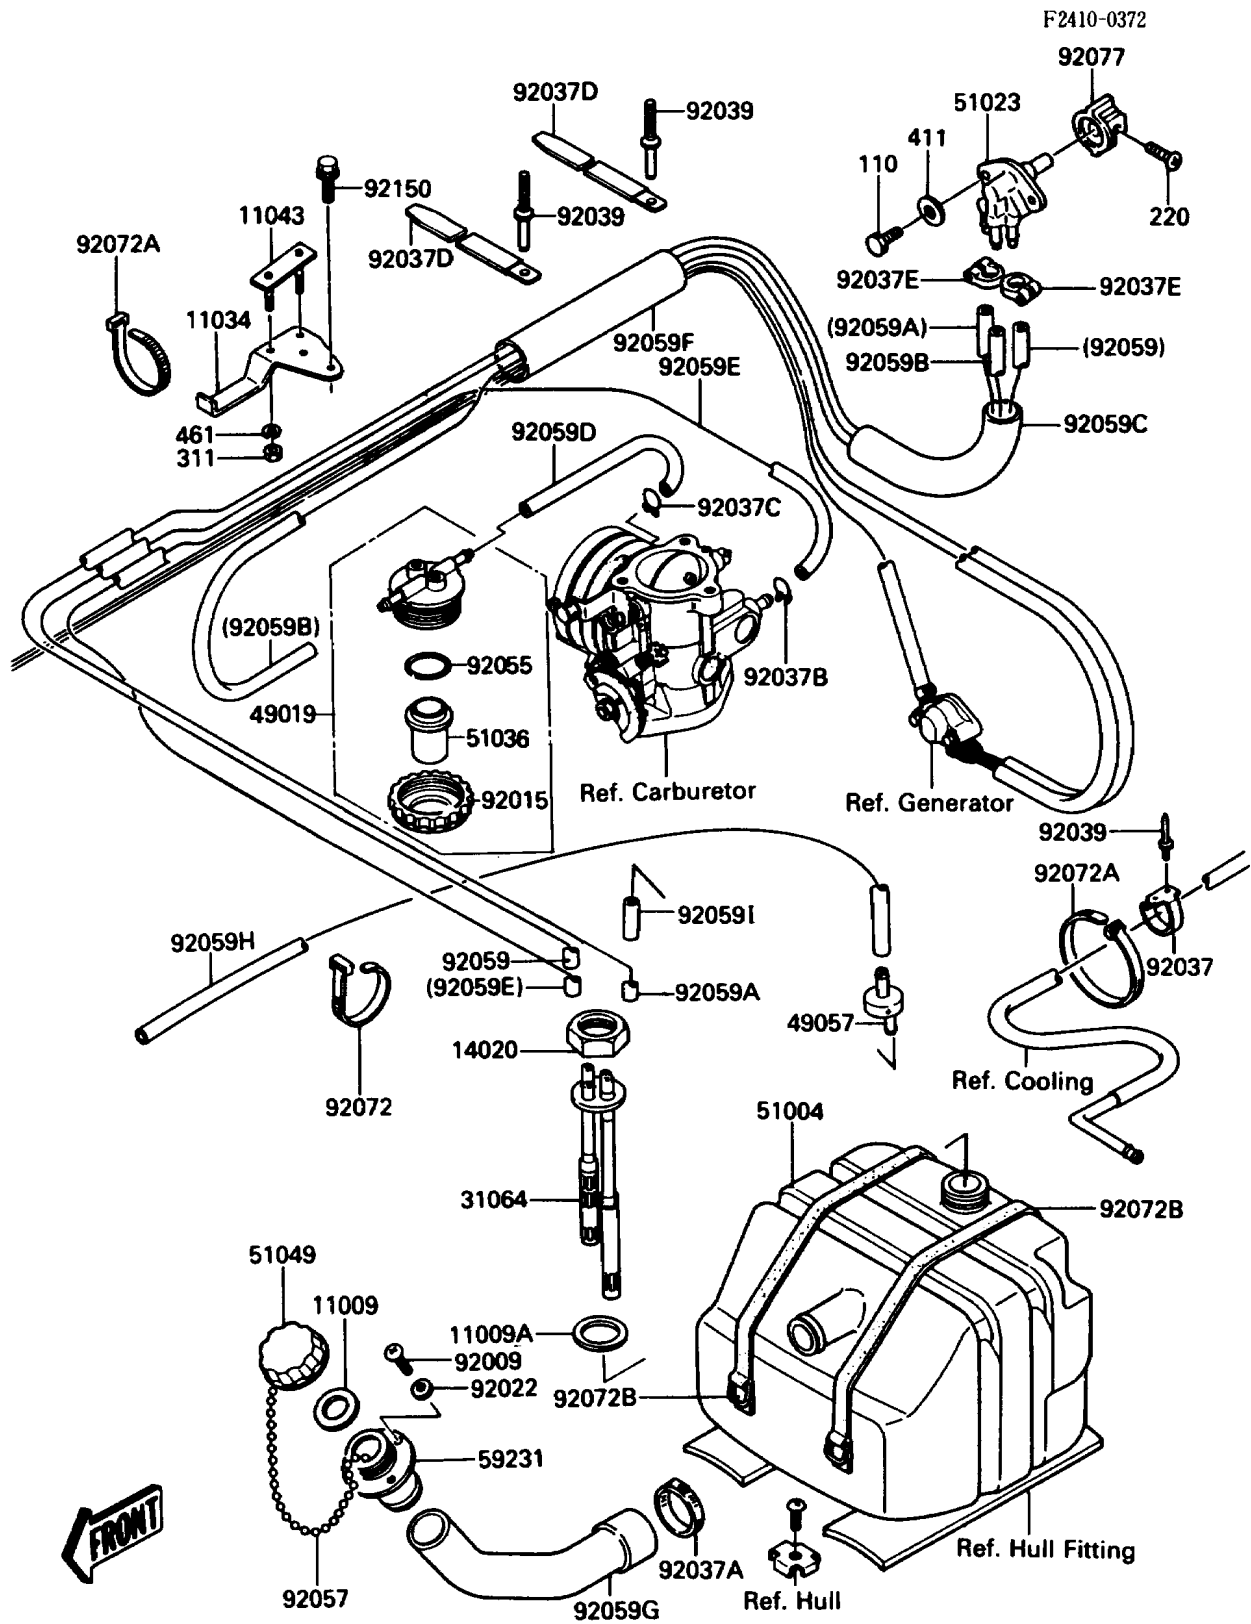

# 1988 JS300 PARTS DIAGRAM

Fuel Tank

# 1988 JS300 PARTS LIST

## Fuel Tank

ITEM NAME	PART NUMBER	QUANTITY
GASKET,TANK CAP (Ref # 11009)	11009-3020	1
GASKET (Ref # 11009A)	92065-504	1
BRACKET,FUEL FILTER (Ref # 11034)	11034-3007	1
BRACKET (Ref # 11043)	11034-3701	1
RETAINER (Ref # 14020)	23072-501	1
PIPE-COMP,FUEL (Ref # 31064)	31064-3703	1
FILTER-FUEL (Ref # 49019)	49019-3704	1
VALVE-RELIEF (Ref # 49057)	49057-3001	1
TANK-FUEL (Ref # 51004)	51004-3702	1
TAP-ASSY,FUEL (Ref # 51023)	51023-3705	1
CUP,FUEL FILTER (Ref # 51036)	51036-3701	1
CAP-TANK (Ref # 51049)	51049-3001	1
FILLER,FUEL TANK (Ref # 59231)	59231-3001	1
SCREW (Ref # 92009)	92011-562	4
NUT,RING (Ref # 92015)	92015-3013	1
WASHER (Ref # 92022)	92022-563	4
CLAMP,TUBE (Ref # 92037)	92037-3005	1
CLAMP (Ref # 92037A)	92037-3009	1
CLAMP (Ref # 92037B)	92037-3024	1
CLAMP,11MM (Ref # 92037C)	92037-3723	1
CLAMP,L=150 (Ref # 92037D)	92037-3741	2
CLAMP (Ref # 92037E)	92037-551	3
RIVET (Ref # 92039)	92039-3702	4
RING-O,FILTER CUP (Ref # 92055)	92055-3006	1
CHAIN,COVER,L=80 (Ref # 92057)	92057-3004	1
TUBE,FUEL,"ON",6X1180 (Ref # 92059)	92059-3005	1
TUBE,FUEL,"RESERVE" (Ref # 92059A)	92059-3006	1
TUBE,6X10X960 (Ref # 92059B)	92059-3007	1
TUBE,GUARD (Ref # 92059C)	92059-3008	1

## Fuel Tank

ITEM NAME	PART NUMBER	QUANTITY
TUBE,6X10X200 (Ref # 92059D)	92059-3011	1
TUBE,6X10X760 (Ref # 92059E)	92059-3012	1
TUBE,VINYL,22X350 (Ref # 92059F)	92059-3018	1
TUBE,FUEL INLET (Ref # 92059G)	92059-3020	1
TUBE,FUEL,6X10X940 (Ref # 92059H)	92059-3025	1
TUBE,5.8X12.2X55 (Ref # 92059I)	92059-3026	1
BAND,L=123 (Ref # 92072)	92072-030	1
BAND,L=149 (Ref # 92072A)	92072-031	2
BAND,FUEL TANK (Ref # 92072B)	92072-521	2
KNOB,FUEL TAP (Ref # 92077)	92077-503	1
BOLT,6X12 (Ref # 92150)	92150-3709	2
BOLT,5X12 (Ref # 110)	110R0512	2
SCREW-PAN-CROS,4X8 (Ref # 220)	220R0408	1
NUT-HEX,6MM (Ref # 311)	311R0600	2
WASHER-PLAIN,5MM (Ref # 411)	411S0500	2
WASHER-SPRING,6MM (Ref # 461)	461S0600	2