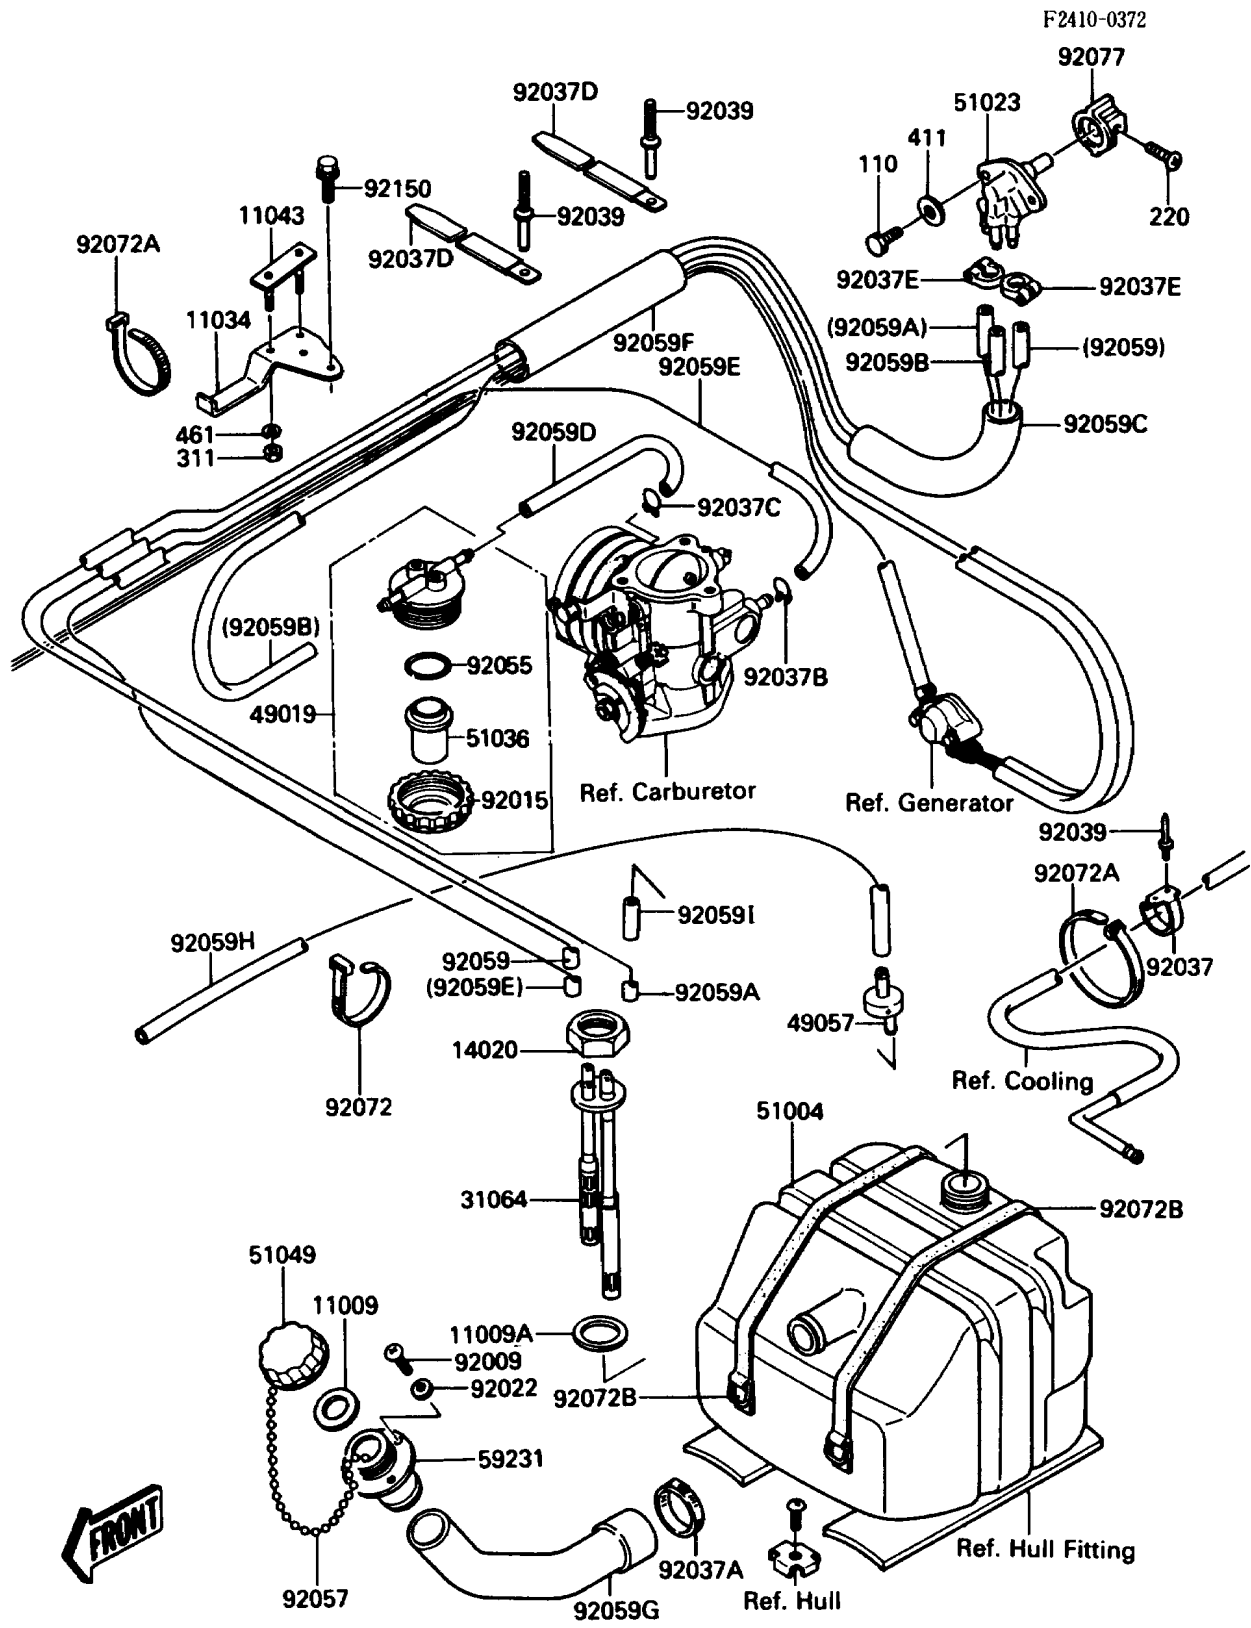

1988 JS300 PARTS DIAGRAM

Fuel Tank

1988 JS300 PARTS LIST

Fuel Tank

ITEM NAME	PART NUMBER	QUANTITY
GASKET,TANK CAP (Ref # 11009)	11009-3020	1
GASKET (Ref # 11009A)	92065-504	1
BRACKET,FUEL FILTER (Ref # 11034)	11034-3007	1
BRACKET (Ref # 11043)	11034-3701	1
RETAINER (Ref # 14020)	23072-501	1
PIPE-COMP,FUEL (Ref # 31064)	31064-3703	1
FILTER-FUEL (Ref # 49019)	49019-3704	1
VALVE-RELIEF (Ref # 49057)	49057-3001	1
TANK-FUEL (Ref # 51004)	51004-3702	1
TAP-ASSY,FUEL (Ref # 51023)	51023-3705	1
CUP,FUEL FILTER (Ref # 51036)	51036-3701	1
CAP-TANK (Ref # 51049)	51049-3001	1
FILLER,FUEL TANK (Ref # 59231)	59231-3001	1
SCREW (Ref # 92009)	92011-562	4
NUT,RING (Ref # 92015)	92015-3013	1
WASHER (Ref # 92022)	92022-563	4
CLAMP,TUBE (Ref # 92037)	92037-3005	1
CLAMP (Ref # 92037A)	92037-3009	1
CLAMP (Ref # 92037B)	92037-3024	1
CLAMP,11MM (Ref # 92037C)	92037-3723	1
CLAMP,L=150 (Ref # 92037D)	92037-3741	2
CLAMP (Ref # 92037E)	92037-551	3
RIVET (Ref # 92039)	92039-3702	4
RING-O,FILTER CUP (Ref # 92055)	92055-3006	1
CHAIN,COVER,L=80 (Ref # 92057)	92057-3004	1
TUBE,FUEL,"ON",6X1180 (Ref # 92059)	92059-3005	1
TUBE,FUEL,"RESERVE" (Ref # 92059A)	92059-3006	1
TUBE,6X10X960 (Ref # 92059B)	92059-3007	1
TUBE,GUARD (Ref # 92059C)	92059-3008	1

1988 JS300 PARTS LIST

Fuel Tank

ITEM NAME	PART NUMBER	QUANTITY
TUBE,6X10X200 (Ref # 92059D)	92059-3011	1
TUBE,6X10X760 (Ref # 92059E)	92059-3012	1
TUBE,VINYL,22X350 (Ref # 92059F)	92059-3018	1
TUBE,FUEL INLET (Ref # 92059G)	92059-3020	1
TUBE,FUEL,6X10X940 (Ref # 92059H)	92059-3025	1
TUBE,5.8X12.2X55 (Ref # 92059I)	92059-3026	1
BAND,L=123 (Ref # 92072)	92072-030	1
BAND,L=149 (Ref # 92072A)	92072-031	2
BAND,FUEL TANK (Ref # 92072B)	92072-521	2
KNOB,FUEL TAP (Ref # 92077)	92077-503	1
BOLT,6X12 (Ref # 92150)	92150-3709	2
BOLT,5X12 (Ref # 110)	110R0512	2
SCREW-PAN-CROS,4X8 (Ref # 220)	220R0408	1
NUT-HEX,6MM (Ref # 311)	311R0600	2
WASHER-PLAIN,5MM (Ref # 411)	411S0500	2
WASHER-SPRING,6MM (Ref # 461)	461S0600	2