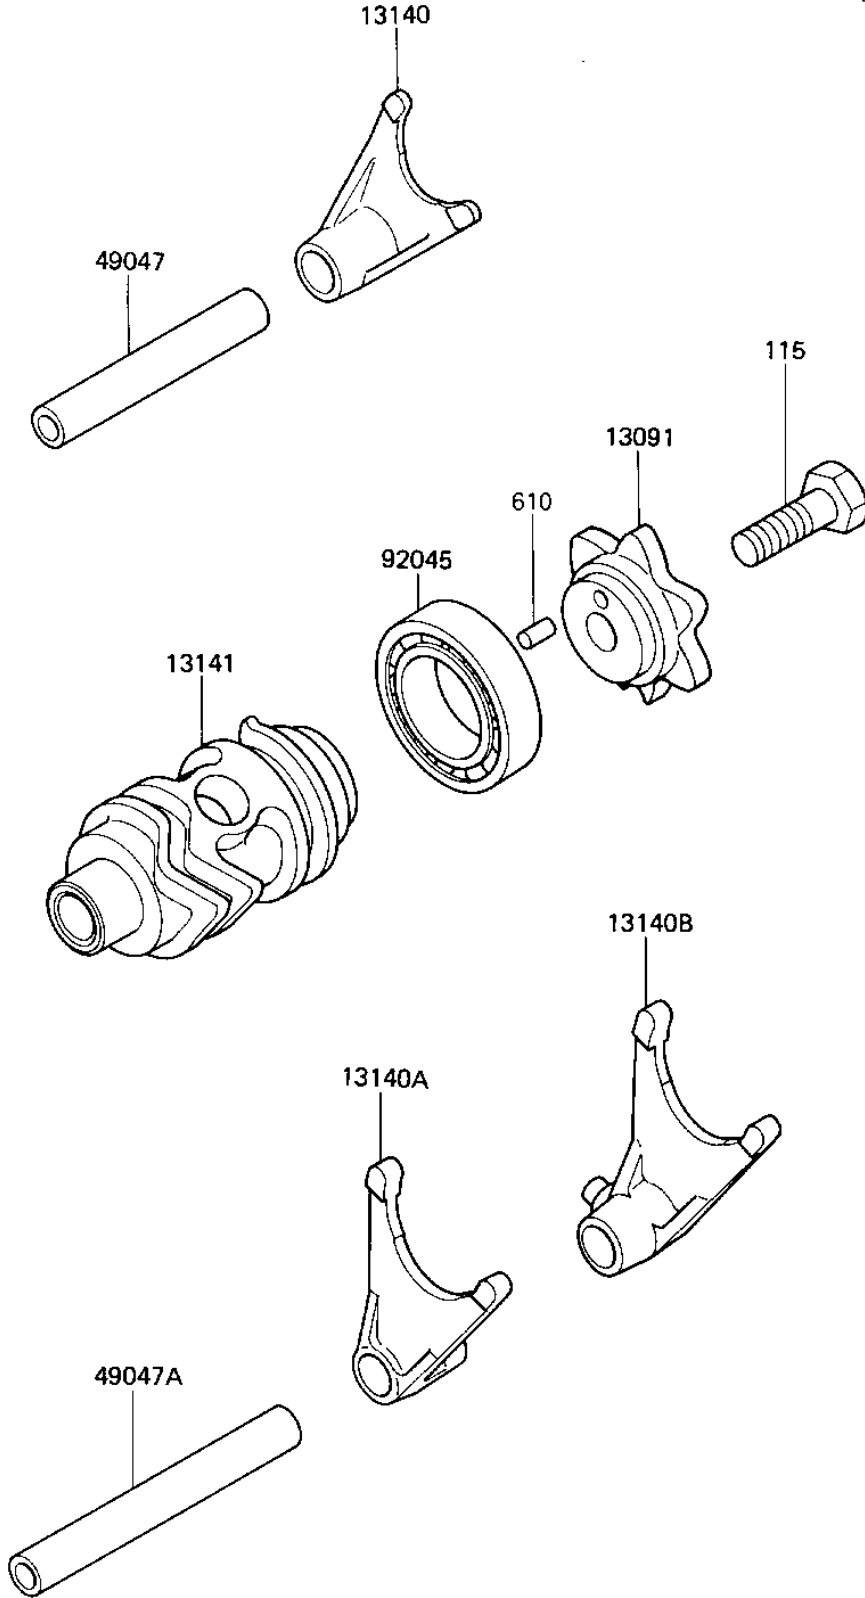

# 1987 Big Wheel PARTS DIAGRAM

GEAR CHANGE DRUM & FORKS

E1362-0105

- 1
- 1
- 1
- 1
- 1
- 4
- 4
- 5

# 1987 Big Wheel PARTS LIST

## GEAR CHANGE DRUM & FORKS

ITEM NAME	PART NUMBER	QUANTITY
HOLDER,CHANGE DRUM (Ref # 13091)	13091-1390	1
FORK-SHIFT,5TH&6TH (Ref # 13140)	13140-1139	1
FORK-SHIFT,2ND&3RD (Ref # 13140A)	13140-1140	1
FORK-SHIFT,LOW&4TH (Ref # 13140B)	13140-1141	1
DRUM-CHANGE (Ref # 13141)	13141-1120	1
ROD-SHIFT,L=64.5 (Ref # 49047)	49047-1063	1
ROD-SHIFT,L=81 (Ref # 49047A)	49047-1064	1
BEARING,BALL,#6905 (Ref # 92045)	92045-036	1
BOLT-SMALL-UPSET 8X25 (Ref # 115)	115G0825	1
PIN DOWEL 4X8 (Ref # 610)	610A0408	1