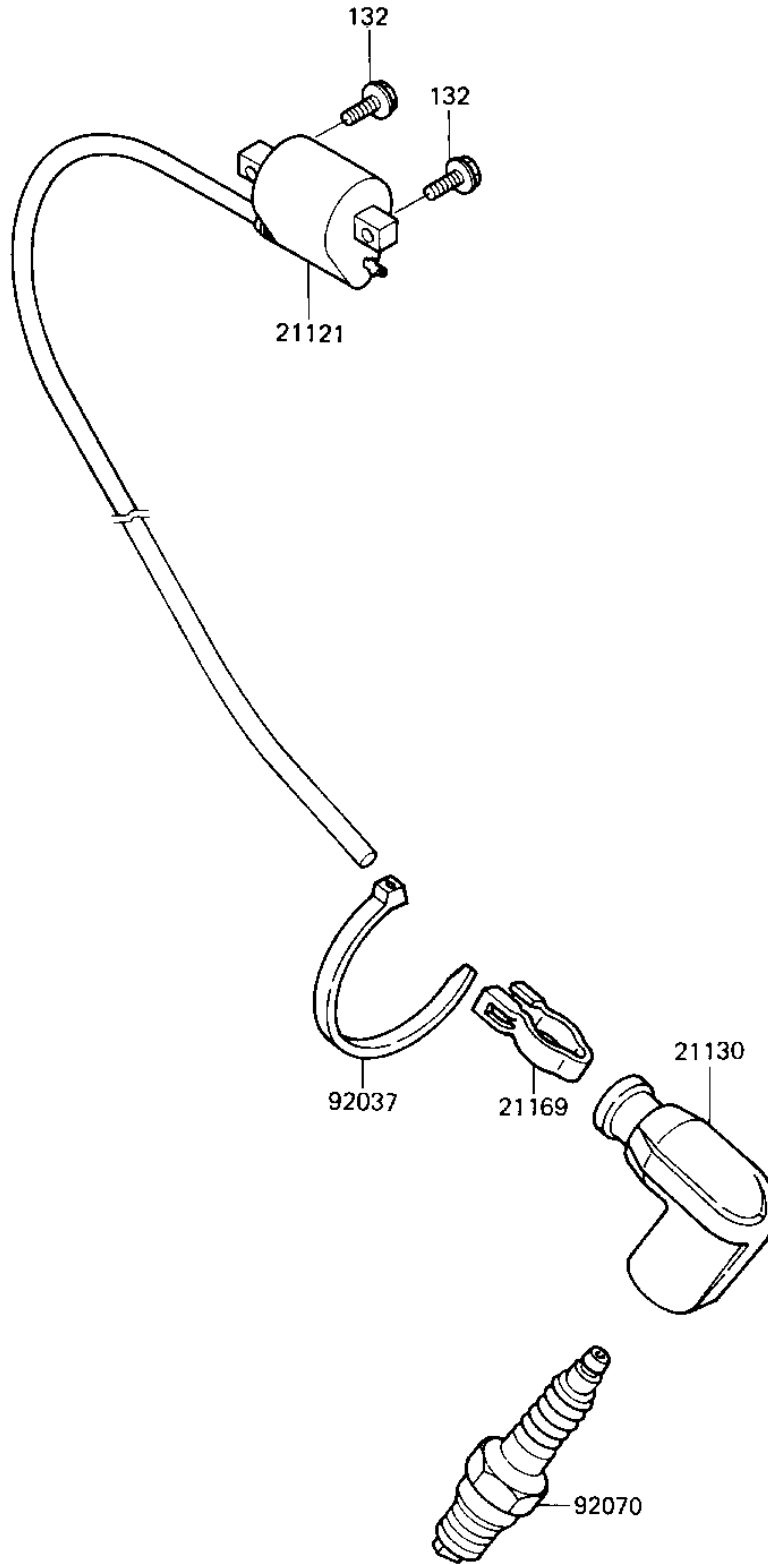

1987 Big Wheel PARTS DIAGRAM

IGNITION COIL

E1830-0234

1987 Big Wheel PARTS LIST

IGNITION COIL

ITEM NAME	PART NUMBER	QUANTITY
COIL-IGNITION (Ref # 21121)	21121-1057	1
CAP,SPARK PLUG (Ref # 21130)	21130-1006	1
TERMINAL,PLUG CAP (Ref # 21169)	21169-001	1
CLAMP,SPARK PLUG CAP (Ref # 92037)	92037-1173	1
SPARK PLUG B9EG (Ref # 92070)	B9EG	1
BOLT-FLANGED-SMALL (Ref # 132)	132G0616	2