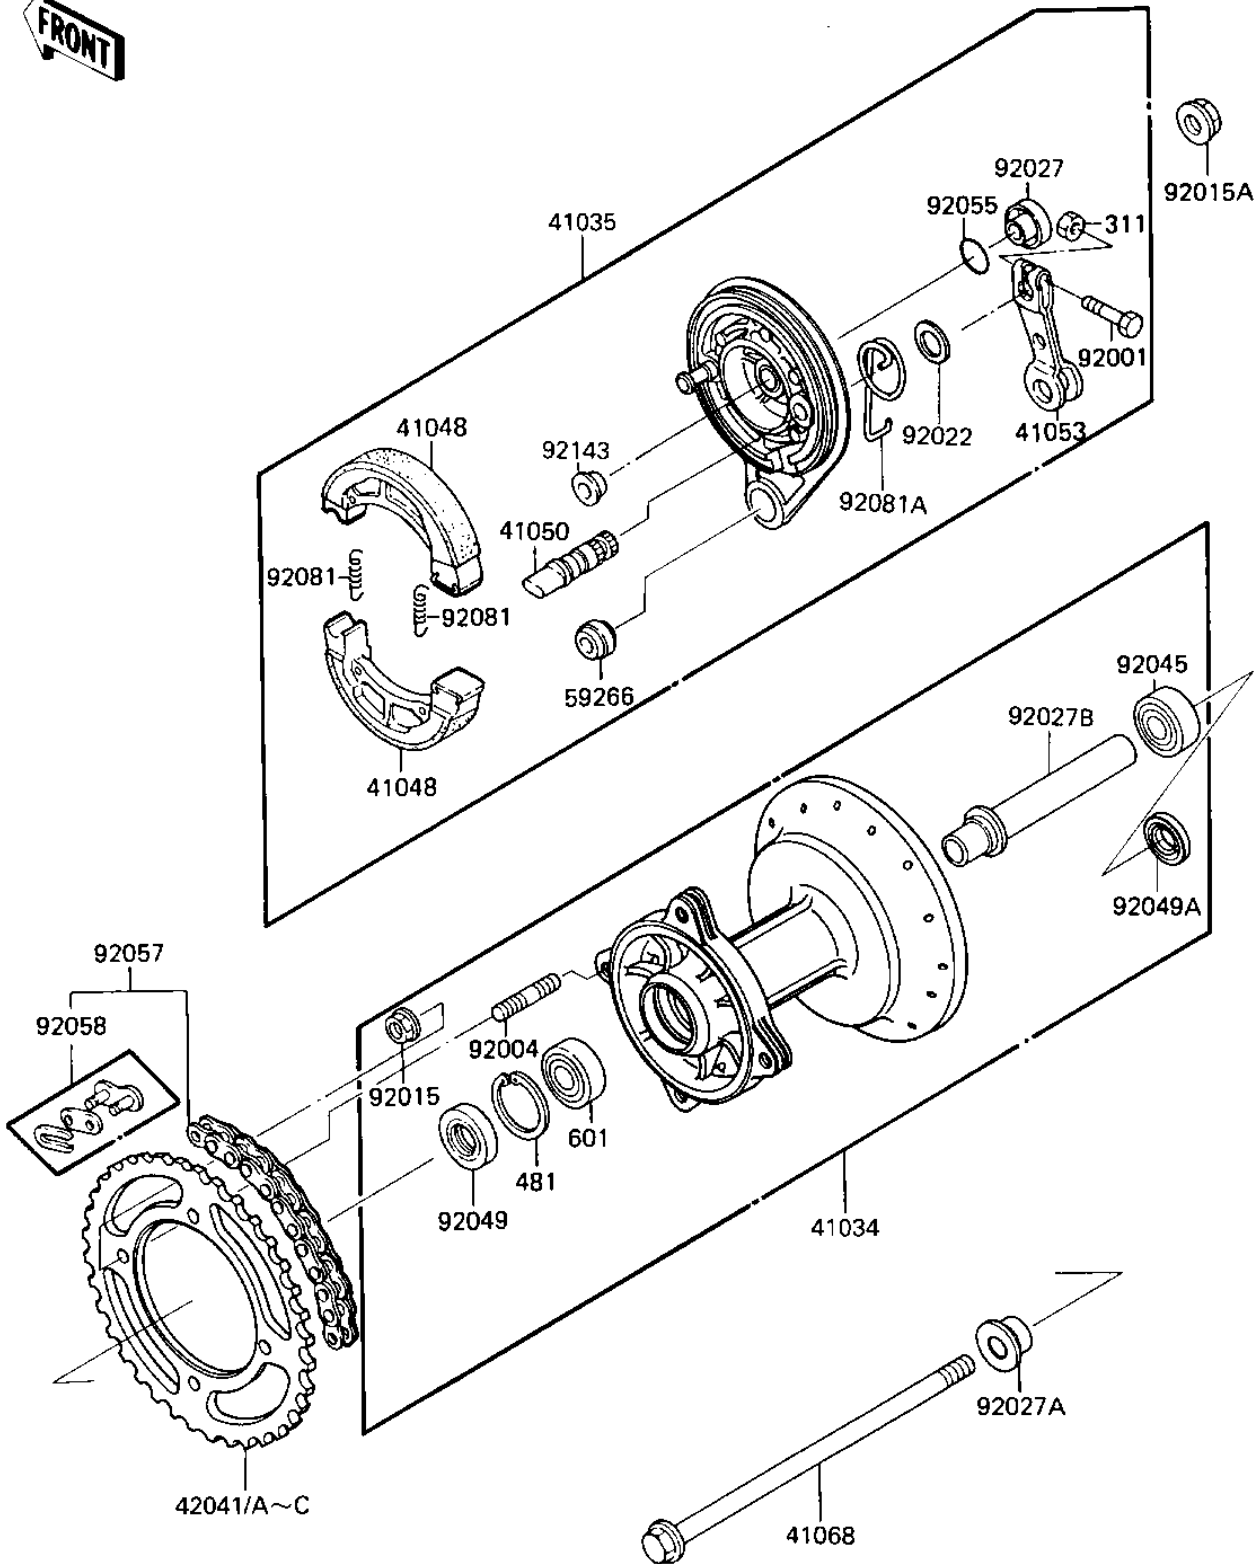

1987 Big Wheel PARTS DIAGRAM

REAR HUB/BRAKE/CHAIN

F2240-0182

- 4
- 4
- 4
- 4
- 4
- 4
- 4
- 4
- 4
- 5
- 5
- 5
- 5
- 5
- 5
- 5
- 5
- 5
- 5
- 5

1987 Big Wheel PARTS LIST

REAR HUB/BRAKE/CHAIN

ITEM NAME	PART NUMBER	QUANTITY
DRUM-ASSY,REAR BRAKE (Ref # 41034)	41034-1151	1
PANEL-ASSY-BRAKE,RR (Ref # 41035)	41035-1214	1
SHOE-BRAKE (Ref # 41048)	41048-1083	2
CAM-BRAKE,RR (Ref # 41050)	41050-1061	1
LEVER-BRAKE CAM (Ref # 41053)	41053-1062	1
AXLE,RR (Ref # 41068)	41068-1201	1
SPROCKET-HUB,54T (Ref # 42041)	42041-1223	1
SPROCKET-HUB,53T (Ref # 42041A)	42041-1246	1
SPROCKET-HUB,55T (Ref # 42041B)	42041-1247	1
SPROCKET-HUB (Ref # 42041C)	42041-1248	1
JOINT-BALL,BRAKE PANE (Ref # 59266)	59266-1013	1
BOLT,5X25 (Ref # 92001)	92001-1695	1
STUD,8X14 (Ref # 92004)	92004-1053	4
NUT-8MM (Ref # 92015)	92015-1022	4
NUT-12MM (Ref # 92015A)	92015-1156	1
WASHER,13X26X0.5 (Ref # 92022)	92022-1715	1
COLLAR,BRAKE PANEL,RH (Ref # 92027)	92027-1542	1
COLLAR,REAR AXLE,14.5 (Ref # 92027A)	92027-1813	1
COLLAR,L=113.5 (Ref # 92027B)	92027-1927	1
BEARING-BALL,TMB201LL (Ref # 92045)	92045-1062	1
SEAL-OIL,DD20377 (Ref # 92049)	92049-1096	1
SEAL-OIL,DC25323.5 (Ref # 92049A)	92049-1232	1
"O" RING (Ref # 92055)	92055-104	1
DR CHAIN DID420M 126L (Ref # 92057)	92057-1207	1
JOINT-CHAIN (Ref # 92058)	92058-1053	1
SPRING,BRAKE SHOE (Ref # 92081)	92081-1766	2
SPRING,BRAKE CAM LEVE (Ref # 92081A)	92081-1897	1
COLLAR (Ref # 92143)	92143-1022	1
NUT-HEX (Ref # 311)	311G0500	1

1987 Big Wheel PARTS LIST

REAR HUB/BRAKE/CHAIN

ITEM NAME	PART NUMBER	QUANTITY
CIRCLIP.37MM (Ref # 481)	481J3700	1
BEARING-BALL,#6201UUC (Ref # 601)	601B6301UU	1