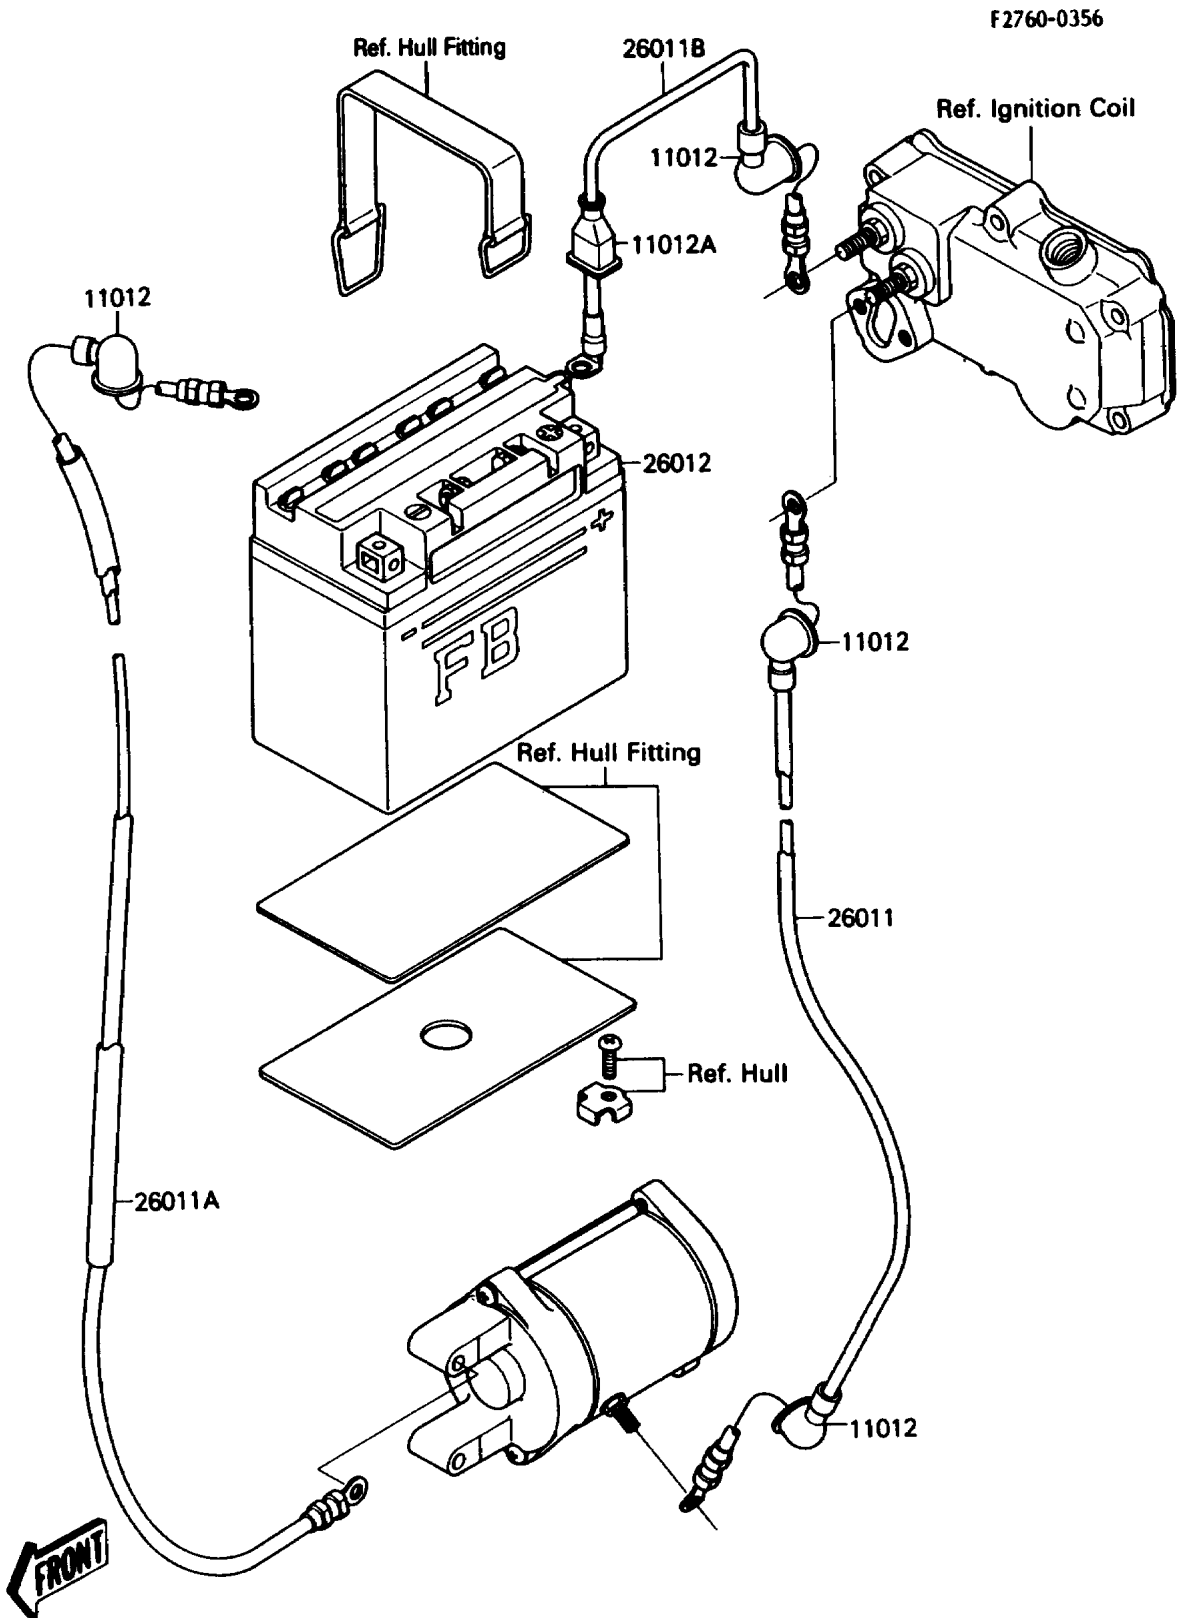

1988 JS300 PARTS DIAGRAM

Electrical Equipment

1988 JS300 PARTS LIST

Electrical Equipment

ITEM NAME	PART NUMBER	QUANTITY
CAP (Ref # 11012)	11012-3004	4
CAP.,TERMINAL (Ref # 11012A)	59176-501	1
WIRE-LEAD,STARTER (Ref # 26011)	26011-3703	1
WIRE-LEAD,BATTERY(-) (Ref # 26011A)	26011-3708	1
WIRE-LEAD,BATTERY(+) (Ref # 26011B)	26011-3709	1
BATTERY,YB16CL-B,12V 19AH (Ref # 26012)	26012-3707	1