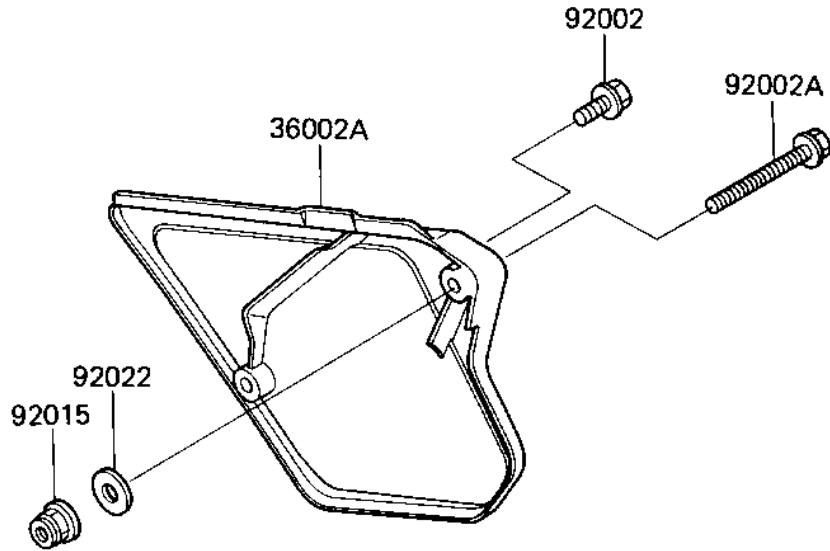

1987 Big Wheel PARTS DIAGRAM

SIDE COVERS

F2611-0009

3
3
9
9
9
9

1987 Big Wheel PARTS LIST

SIDE COVERS

ITEM NAME	PART NUMBER	QUANTITY
COVER-SIDE,LH,L.GREEN (Ref # 36002)	36002-5155-6W	1
COVER-SIDE,RH,L.GREEN (Ref # 36002A)	36002-5156-6W	1
BOLT (Ref # 92002)	92150-1506	2
BOLT (Ref # 92002A)	92150-1486	2
NUT,LOCK,FLANGED,6MM (Ref # 92015)	92015-1339	2
WASHER PLAIN (Ref # 92022)	92022-024	2