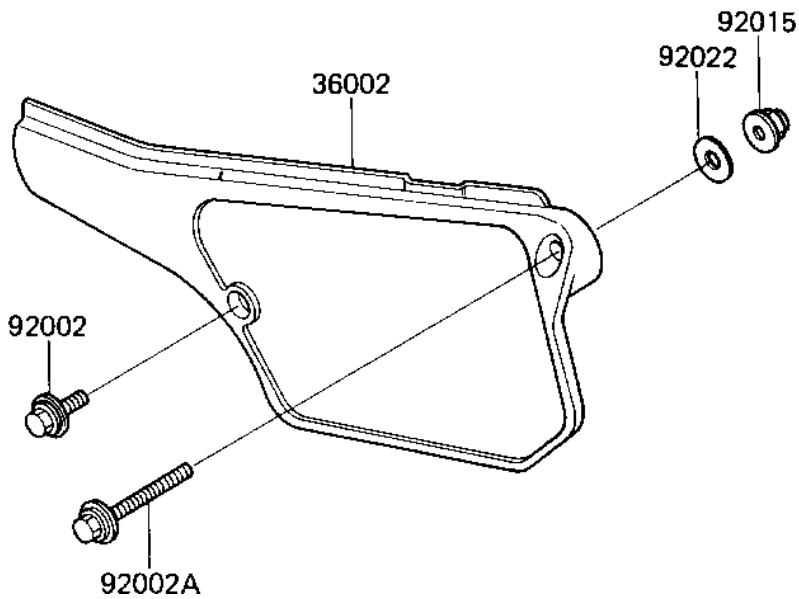

# 1987 Big Wheel PARTS DIAGRAM

SIDE COVERS

F2611-0009

3  
3  
9  
9  
9  
9

# 1987 Big Wheel PARTS LIST

## SIDE COVERS

ITEM NAME	PART NUMBER	QUANTITY
COVER-SIDE,LH,L.GREEN (Ref # 36002)	36002-5155-6W	1
COVER-SIDE,RH,L.GREEN (Ref # 36002A)	36002-5156-6W	1
BOLT (Ref # 92002)	92150-1506	2
BOLT (Ref # 92002A)	92150-1486	2
NUT,LOCK,FLANGED,6MM (Ref # 92015)	92015-1339	2
WASHER PLAIN (Ref # 92022)	92022-024	2