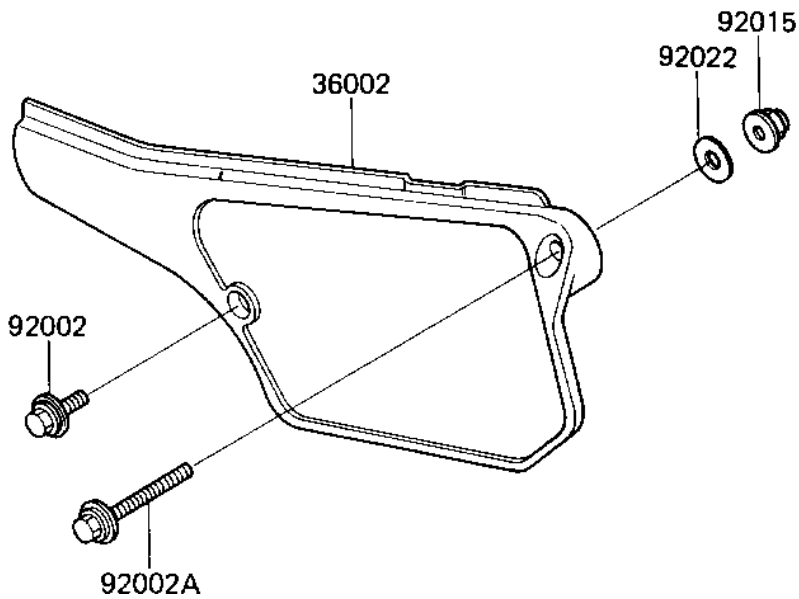

1987 Big Wheel PARTS DIAGRAM

SIDE COVERS

F2611-0009

3
3
9
9
9
9

1987 Big Wheel PARTS LIST

SIDE COVERS

ITEM NAME	PART NUMBER	QUANTITY
COVER-SIDE,LH,L.GREEN (Ref # 36002)	36002-5155-6W	1
COVER-SIDE,RH,L.GREEN (Ref # 36002A)	36002-5156-6W	1
BOLT (Ref # 92002)	92150-1506	2
BOLT (Ref # 92002A)	92150-1486	2
NUT,LOCK,FLANGED,6MM (Ref # 92015)	92015-1339	2
WASHER PLAIN (Ref # 92022)	92022-024	2