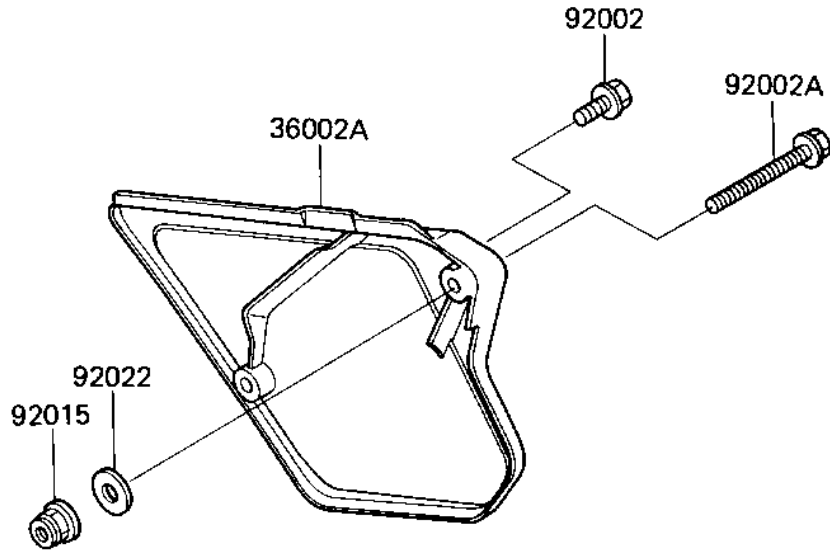

# 1987 Big Wheel PARTS DIAGRAM

SIDE COVERS

F2611-0009

3  
3  
9  
9  
9  
9

# 1987 Big Wheel PARTS LIST

## SIDE COVERS

ITEM NAME	PART NUMBER	QUANTITY
COVER-SIDE,LH,L.GREEN (Ref # 36002)	36002-5155-6W	1
COVER-SIDE,RH,L.GREEN (Ref # 36002A)	36002-5156-6W	1
BOLT (Ref # 92002)	92150-1506	2
BOLT (Ref # 92002A)	92150-1486	2
NUT,LOCK,FLANGED,6MM (Ref # 92015)	92015-1339	2
WASHER PLAIN (Ref # 92022)	92022-024	2