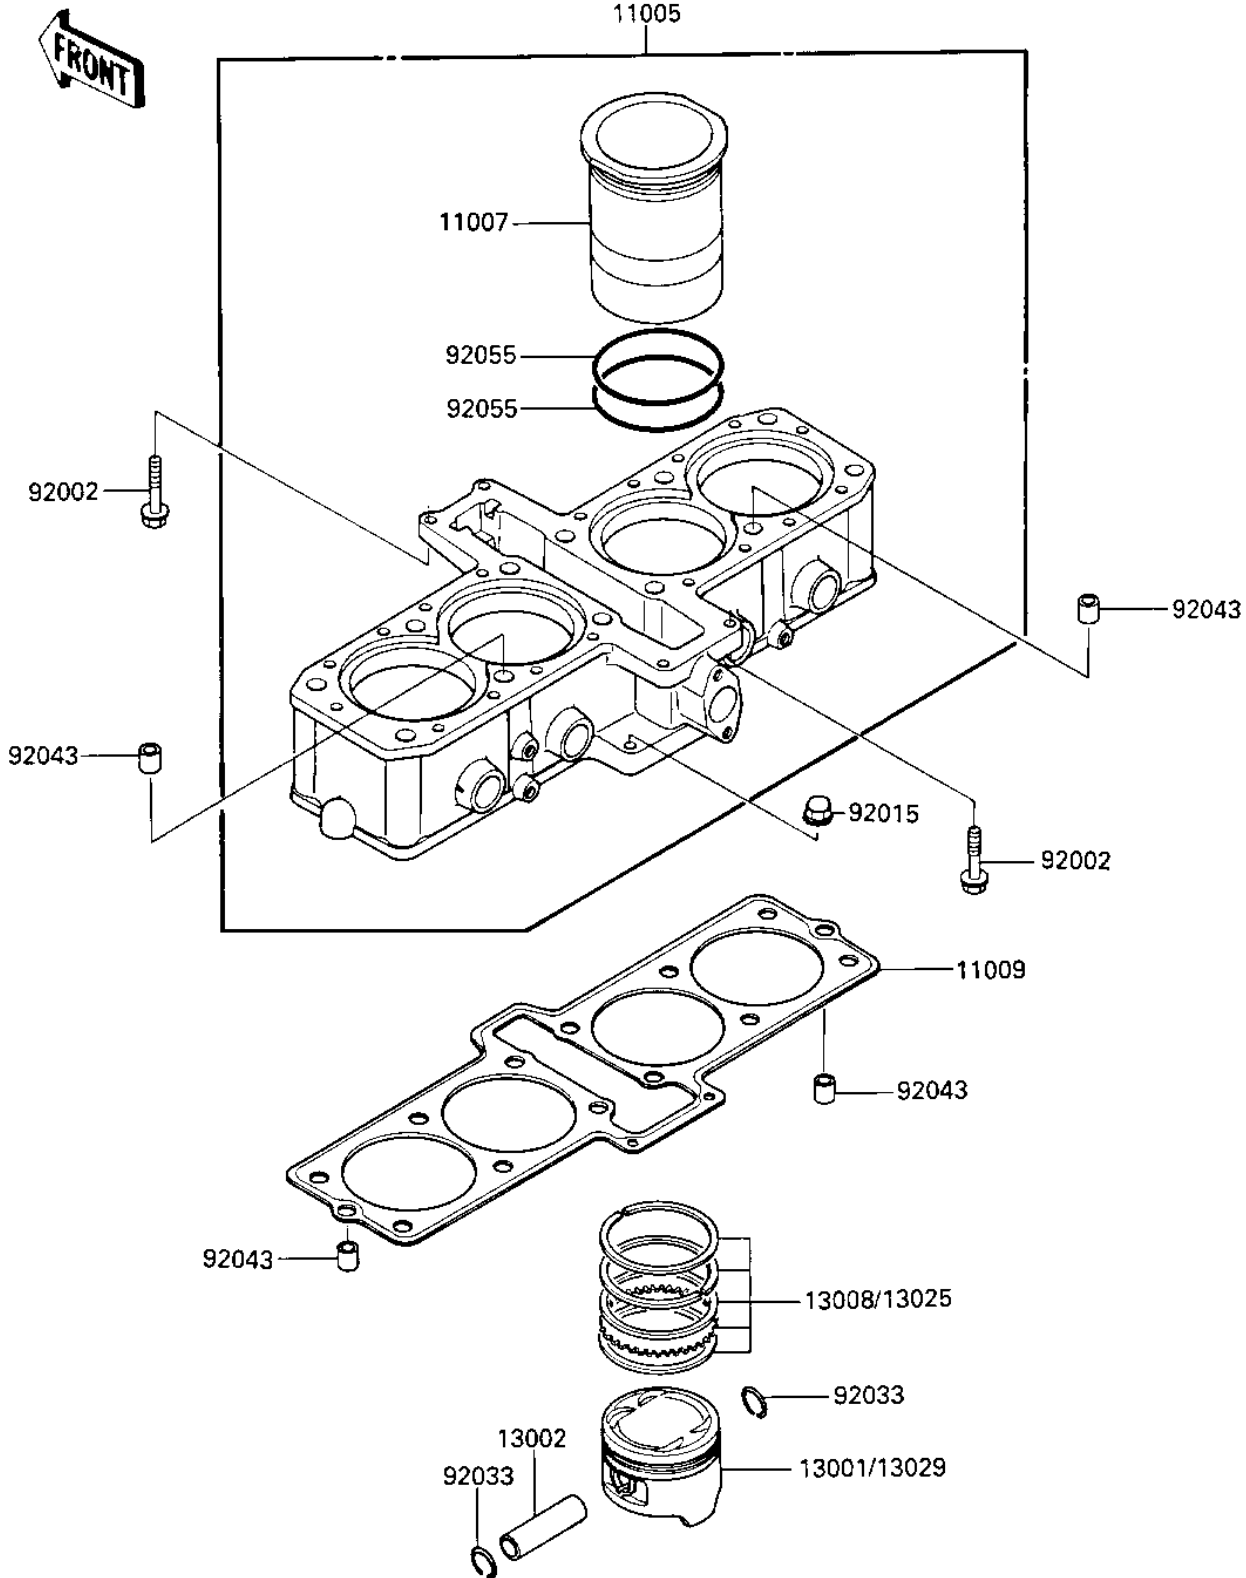

1987 Ninja® 600 PARTS DIAGRAM

CYLINDER/PISTONS

E1120-0076

1987 Ninja® 600 PARTS LIST

CYLINDER/PISTONS

ITEM NAME	PART NUMBER	QUANTITY
CYLINDER-ENGINE (Ref # 11005)	11005-1493	1
LINER-CYLINDER (Ref # 11007)	11007-1086	4
GASKET,CYLINDER BASE (Ref # 11009)	11009-1578	1
PISTON-ENGINE,STD (Ref # 13001)	13001-1233	4
PIN-PISTON (Ref # 13002)	13002-1057	4
RING-SET-PISTON,STD (Ref # 13008)	13008-1074	4
RING-SET-PISTON L,O/S (Ref # 13025)	13025-1072	4
PISTON-ENGINE L,O/S 0 (Ref # 13029)	13029-1149	4
BOLT,6X28 (Ref # 92002)	92002-1104	4
NUT,CAP 6MM,BLACK (Ref # 92015)	92015-1170	2
RING-SNAP,PISTON PIN (Ref # 92033)	92033-1151	8
PIN,DOWEL,8.2X10X14 (Ref # 92043)	92043-1264	4
RING-O,66.5MM (Ref # 92055)	92055-1287	8