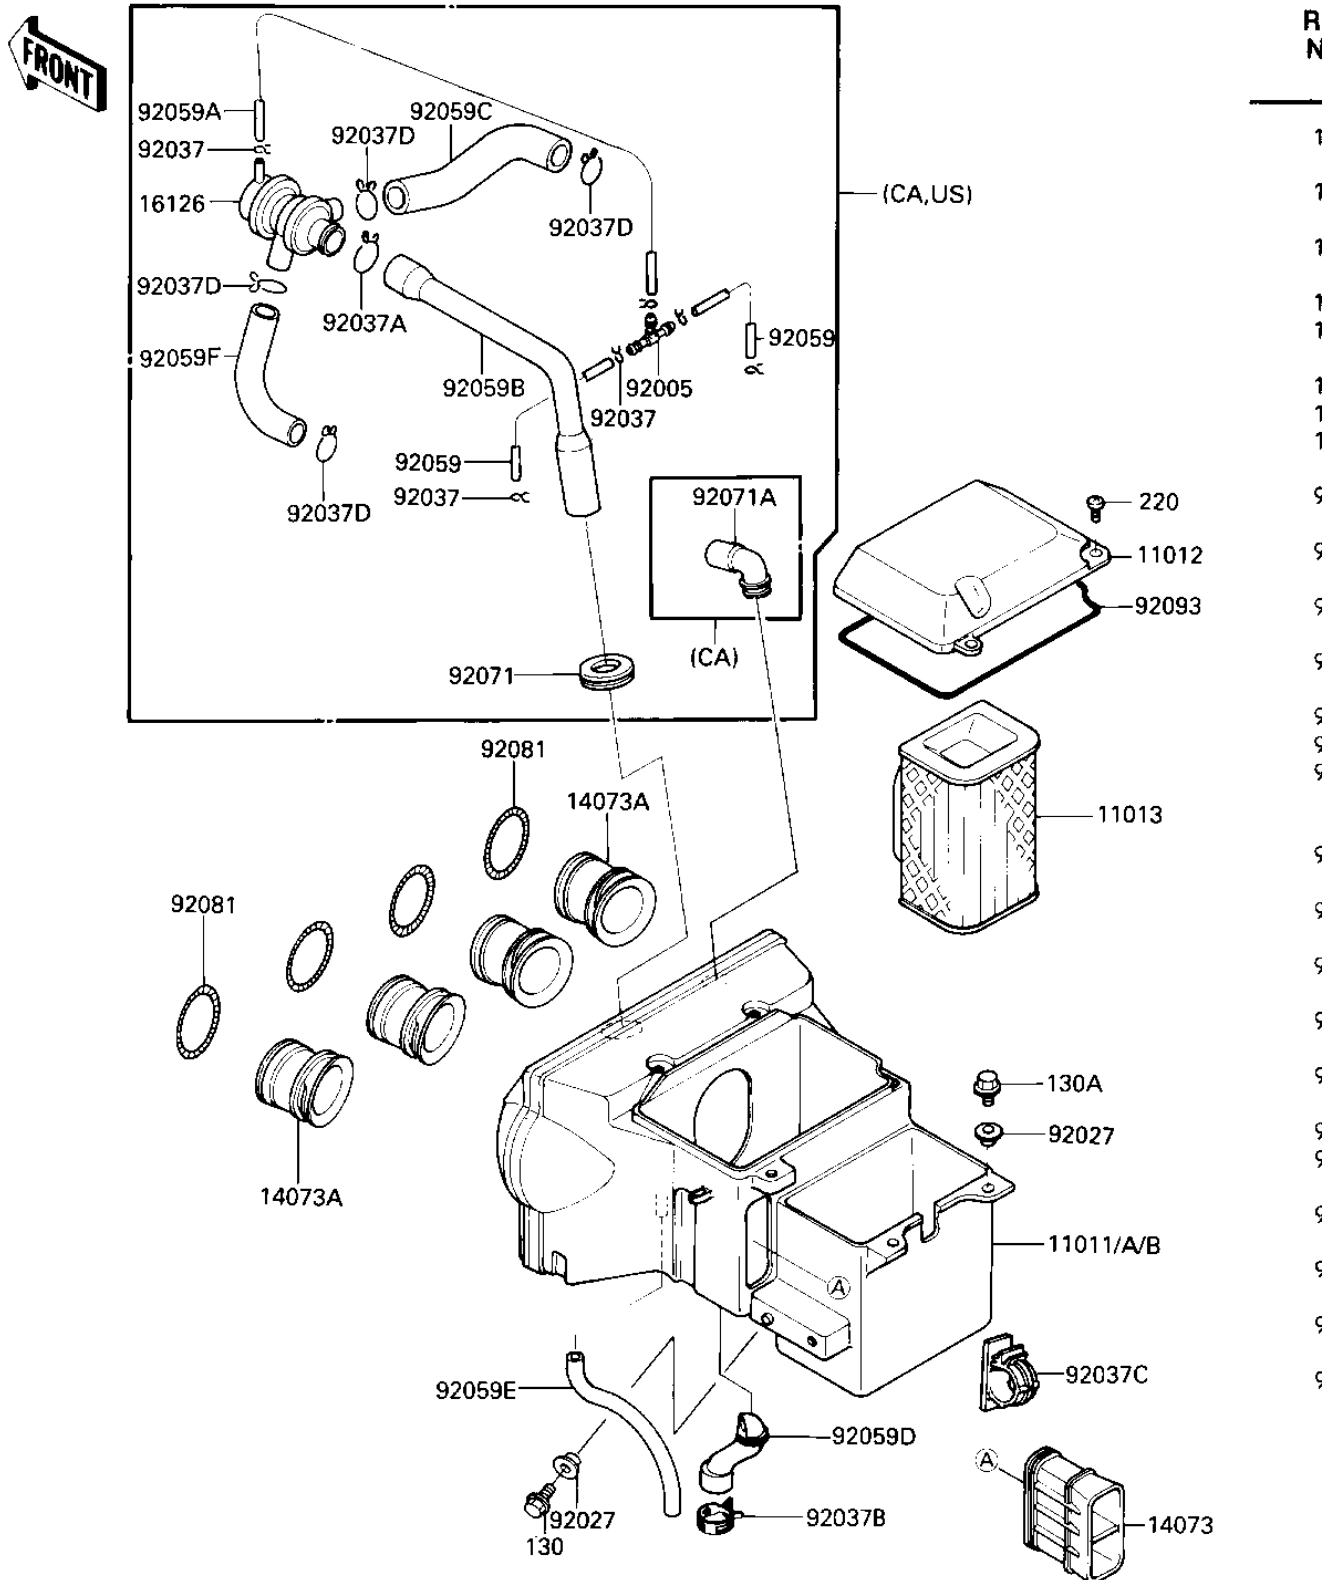

1987 Ninja® 600 PARTS DIAGRAM

AIR CLEANER

E:1150-0188

R
N

1

1

1

1

1

1

1

1

5

5

5

5