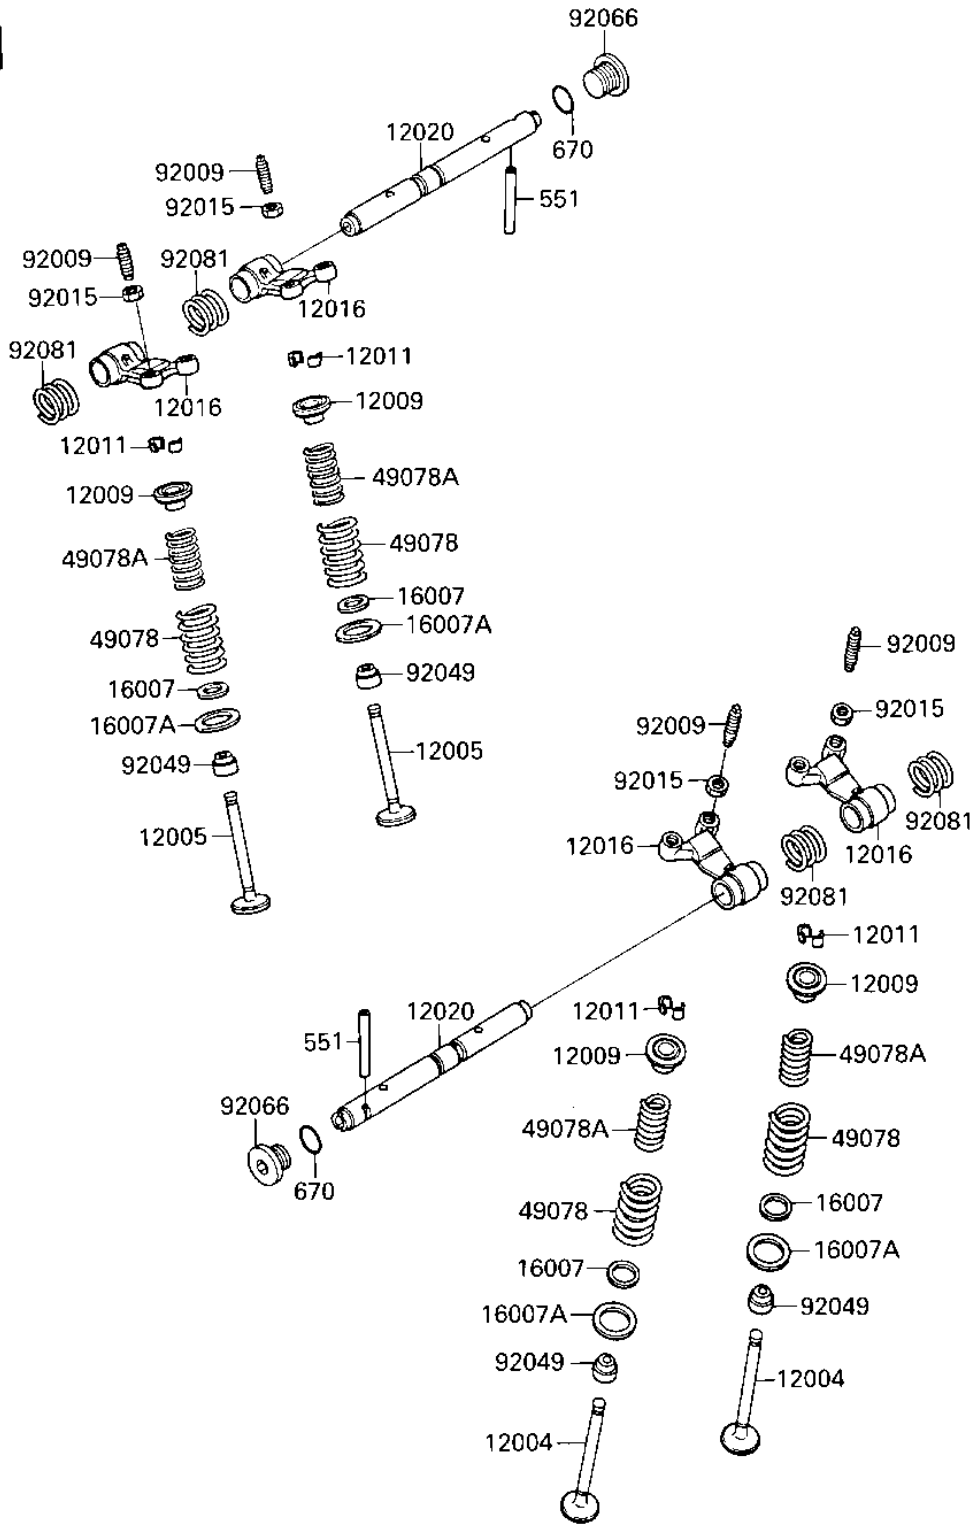

1987 Ninja® 600 PARTS DIAGRAM

ROCKER ARMS/VALVES

E1210-0047

R	N
1	
1	
1	
1	
1	
1	
1	
4	
4	
9	
9	
9	
9	
9	

1987 Ninja® 600 PARTS LIST

ROCKER ARMS/VALVES

ITEM NAME	PART NUMBER	QUANTITY
VALVE-INTAKE (Ref # 12004)	12004-1075	8
VALVE-EXHAUST (Ref # 12005)	12005-1062	8
RETAINER-VALVE SPRING (Ref # 12009)	12009-1060	16
COLLET (Ref # 12011)	12011-1051	32
ARM-ROCKER (Ref # 12016)	12016-1062	8
SHAFT-ROCKER (Ref # 12020)	12020-1058	4
SEAT-SPRING (Ref # 16007)	16007-1143	16
SEAT-SPRING (Ref # 16007A)	16007-1144	16
SPRING-ENGINE VALVE,O (Ref # 49078)	49078-1060	16
SPRING-ENGINE VALVE,I (Ref # 49078A)	49078-1061	16
SCREW,VALVE ADJUST (Ref # 92009)	92009-1109	16
NUT,5MM (Ref # 92015)	92015-1529	16
SEAL-OIL,VSB58.558 (Ref # 92049)	92049-1218	16
PLUG,14X11.5 (Ref # 92066)	92066-1192	4
SPRING,ROCKER ARM (Ref # 92081)	92081-1636	8
PIN-DOWEL (Ref # 551)	551A0540	4
"O" RING,15MM (Ref # 670)	670B2015	4