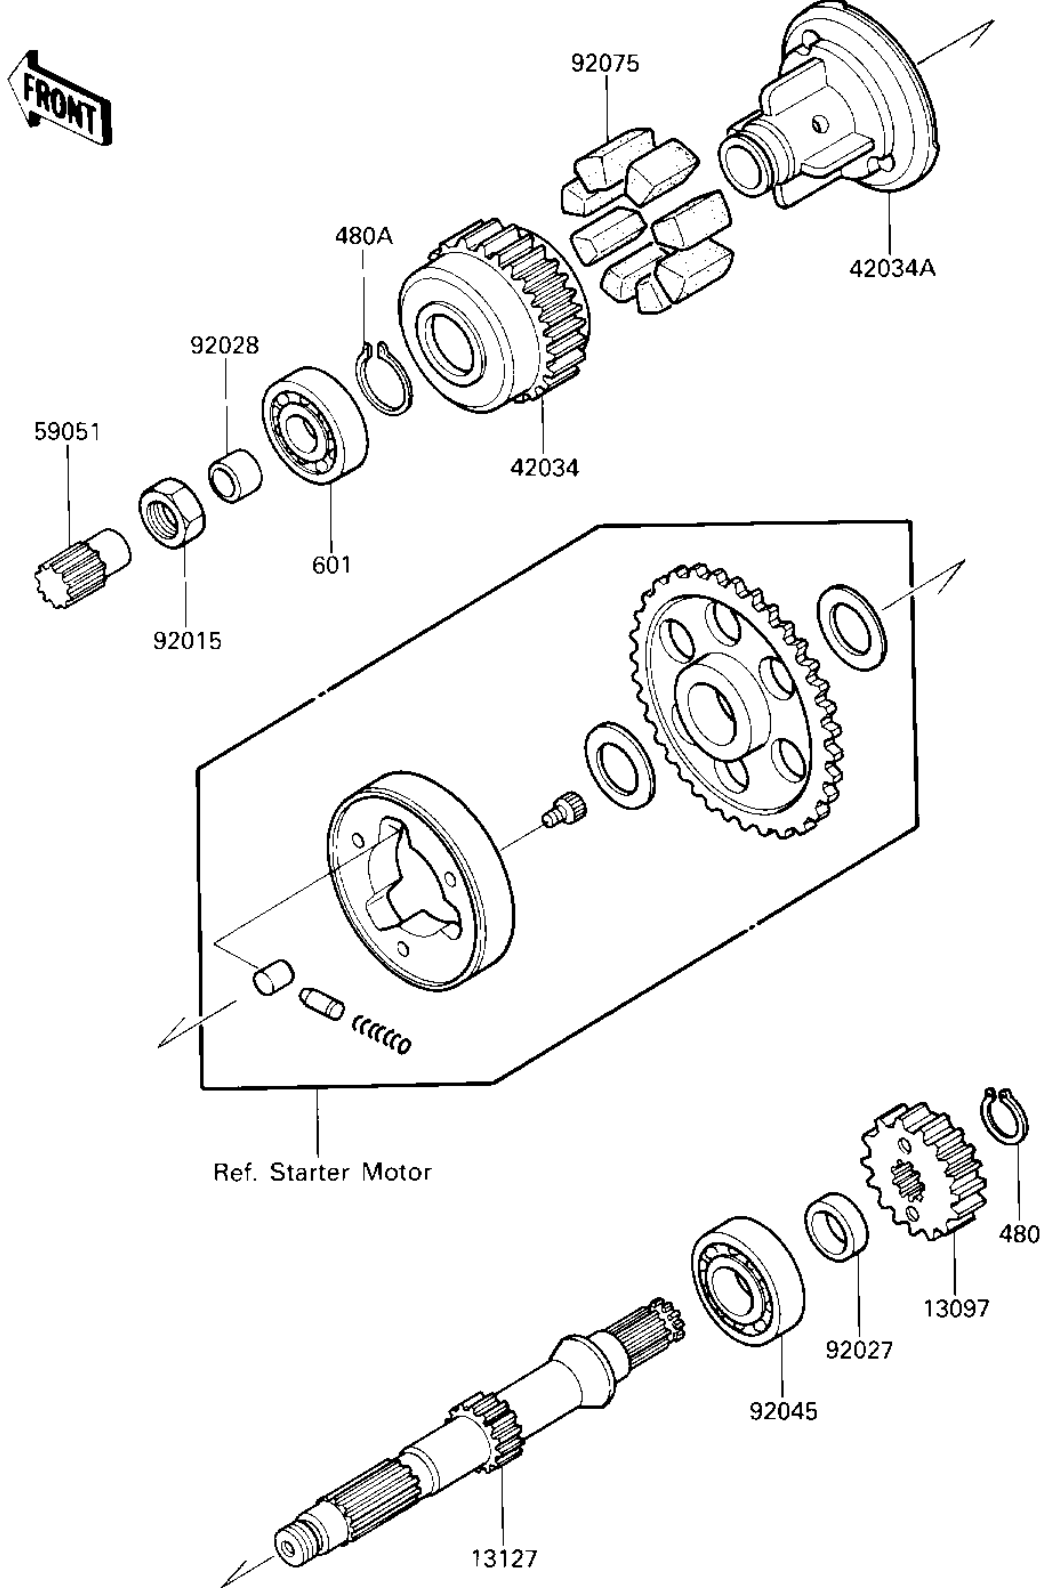

1987 Ninja® 600 PARTS DIAGRAM

SECONDARY SHAFT

E1322-0017

FRONT
1
1
4
4
5
9
9
9
9

1987 Ninja® 600 PARTS LIST

SECONDARY SHAFT

ITEM NAME	PART NUMBER	QUANTITY
GEAR-PRIMARY SPUR,28T (Ref # 13097)	13097-1141	1
SHAFT-TRANSMISSION IN (Ref # 13127)	13127-1123	1
COUPLING,OUTER (Ref # 42034)	42034-1004	1
COUPLING,INNER (Ref # 42034A)	42034-1005	1
GEAR-SPUR,10T (Ref # 59051)	59051-1137	1
NUT 20MM (Ref # 92015)	92016-028	1
COLLAR (Ref # 92027)	92027-1438	1
BUSHING,SECONDARY (Ref # 92028)	92028-1037	1
BEARING,BALL,#63/22X (Ref # 92045)	92045-1017	1
DAMPER RUBBER,COUPLNG (Ref # 92075)	92075-1070	8
CIRCLIP,22MM (Ref # 480)	480J2200	1
CIRCLIP 28MM (Ref # 480A)	480J2800	1
BEARING BALL #6205 (Ref # 601)	601B6205	1