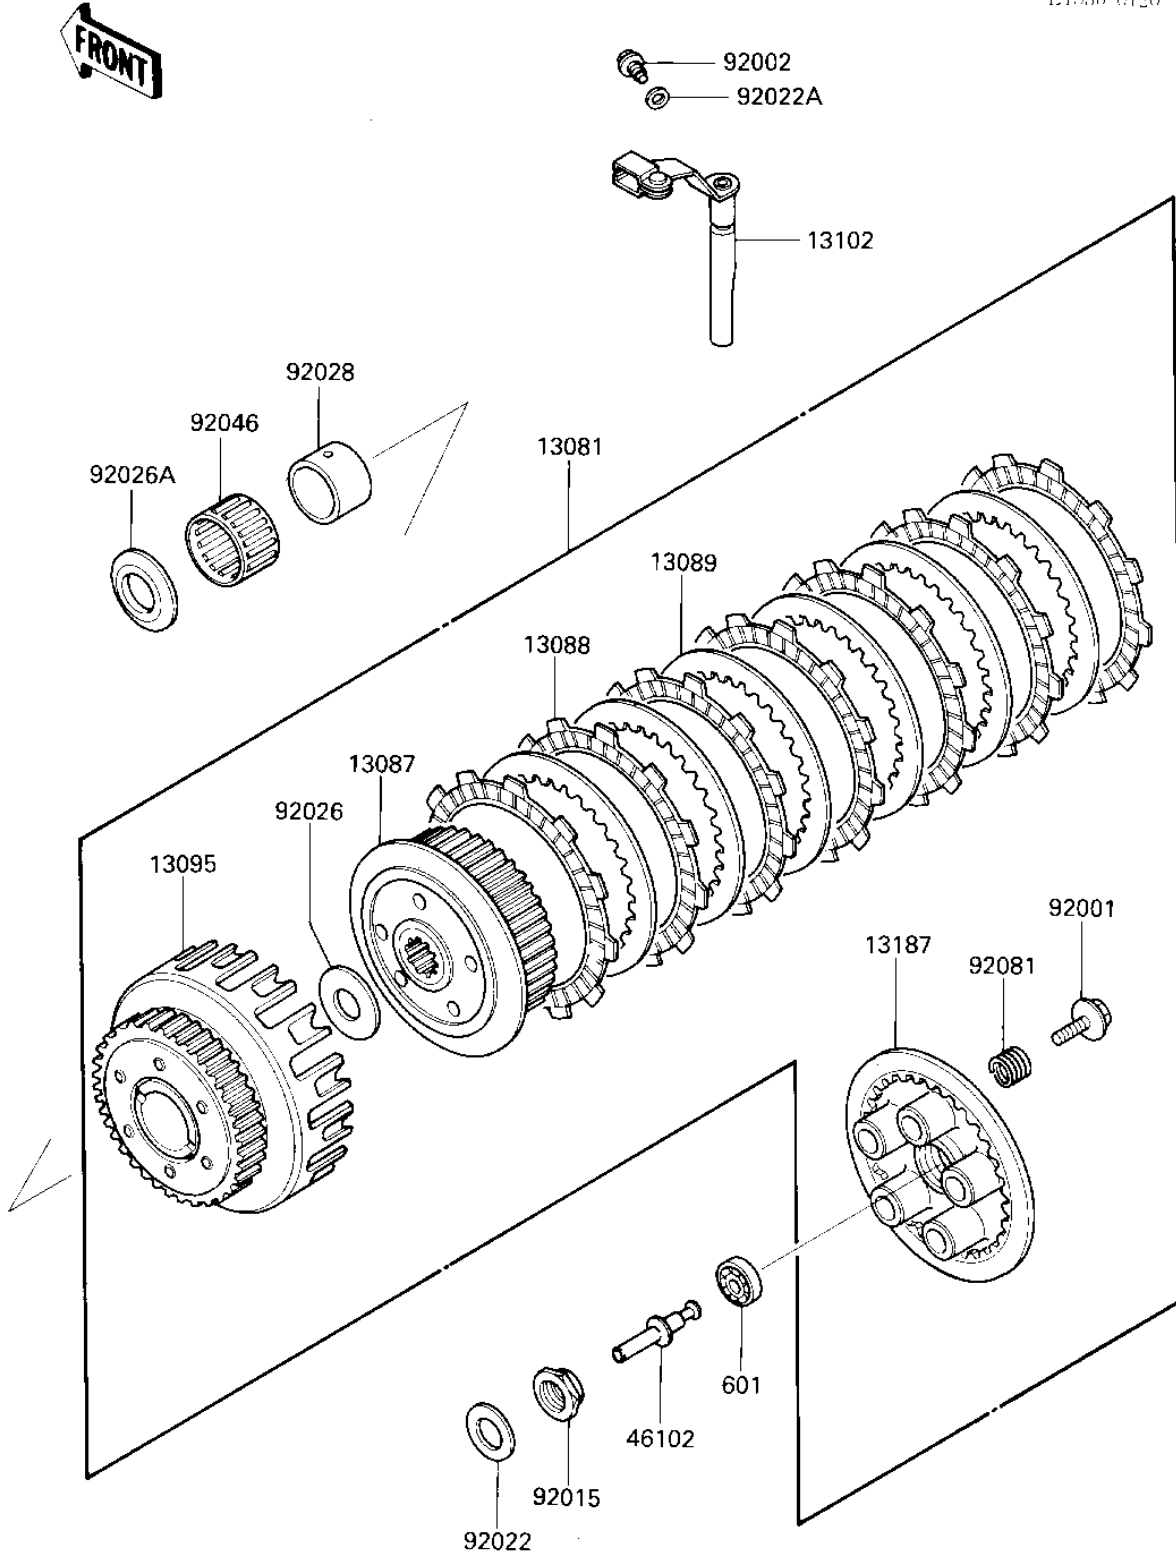

# 1987 Ninja® 600 PARTS DIAGRAM

CLUTCH (ZX600AE051067-)

E1350 0120

Re  
No

**(Z)**

# 1987 Ninja® 600 PARTS LIST

CLUTCH (ZX600AE051067-)

ITEM NAME	PART NUMBER	QUANTITY
CLUTCH-ASSY (Ref # 13081)	13081-1253	1
HUB-CLUTCH (Ref # 13087)	13087-1052	1
PLATE,CLUTCH FRICTION (Ref # 13088)	13088-040	7
PLATE,CLUTCH STEEL (Ref # 13089)	13089-026	6
HOUSING-COMP-CLUTCH (Ref # 13095)	13095-1128	1
RELEASE-COMP-CLUTCH (Ref # 13102)	13102-1089	1
PLATE-CLUTCH OPERATIN (Ref # 13187)	13187-1012	1
ROD (Ref # 46102)	46102-1030	1
BOLT,CLUTCH SPR FITT (Ref # 92001)	92001-1066	5
BOLT (Ref # 92002)	92002-1356	1
NUT,20MM (Ref # 92015)	92015-1555	1
WASHER,PLAIN,2.3X20.3 (Ref # 92022)	92022-1116	1
WASHER,PLAIN (Ref # 92022A)	92022-304	1
WASHER TH 25.5X47X2.5 (Ref # 92026)	92026-022	1
SPACER,THRUST,T=5.5MM (Ref # 92026A)	92026-116	1
BUSHING,CLUTCH (Ref # 92028)	92028-178	1
BEARING,KTV323723 (Ref # 92046)	92046-028	1
SPRING,CLUTCH (Ref # 92081)	92081-139	5
BEARING-BALL (Ref # 601)	92045-1235	1