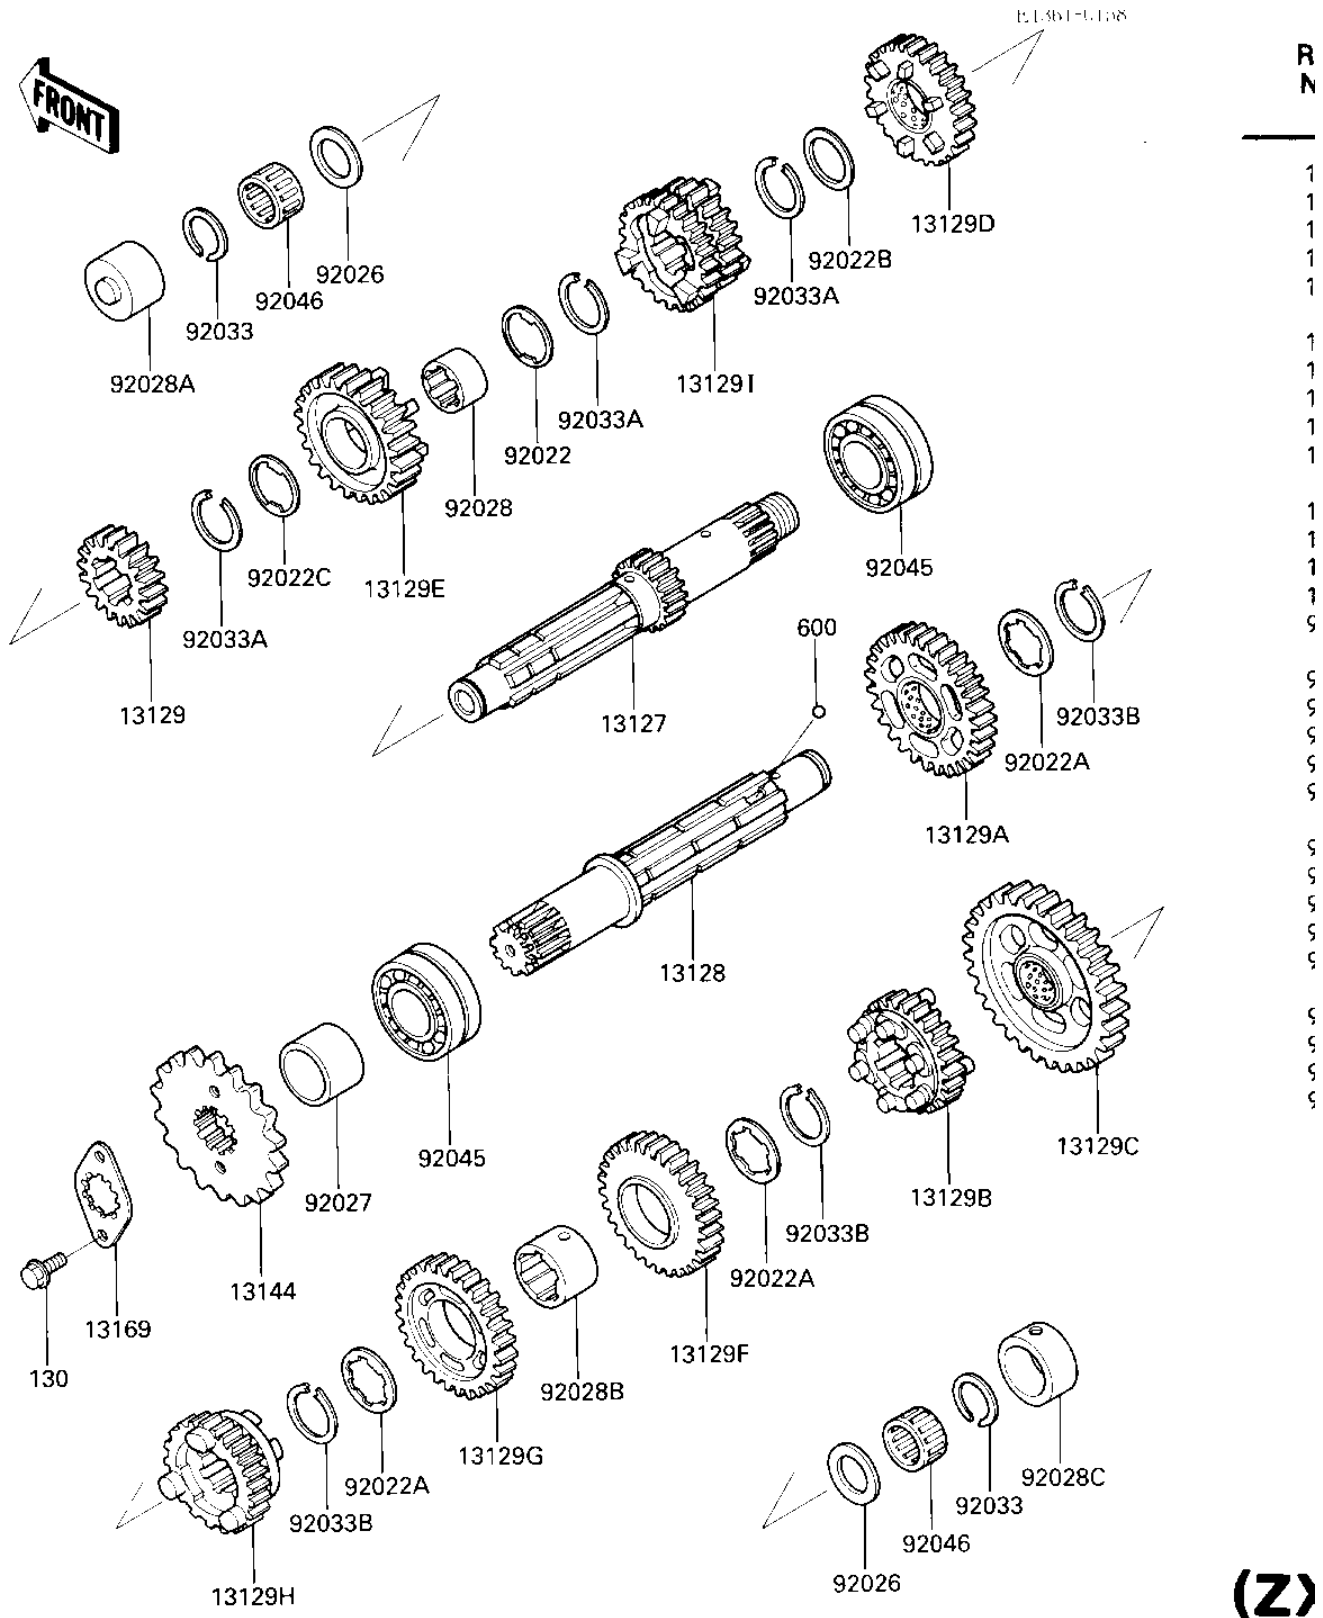

1987 Ninja® 600 PARTS DIAGRAM

TRANSMISSION (ZX600AE046301-051055)

(Z)

1987 Ninja® 600 PARTS LIST

TRANSMISSION (ZX600AE046301-051055)

ITEM NAME	PART NUMBER	QUANTITY
SHAFT,DRIVE,14T (Ref # 13127)	13127-1008	1
SHAFT-TRANSMISSION OU (Ref # 13128)	13128-1119	1
2ND GEAR,DRIVE SHAFT (Ref # 13129)	13129-1077	1
2ND GEAR,OUTPUT,32T (Ref # 13129A)	13129-1078	1
5TH GEAR,OUTPUT,25T (Ref # 13129B)	13129-1083	1
GEAR,OUTPUT LOW,36T (Ref # 13129C)	13129-1564	1
GEAR,INPUT 5TH,26T (Ref # 13129D)	13129-1657	1
GEAR,INPUT TOP,27T (Ref # 13129E)	13129-1658	1
GEAR,OUTPUT 3RD,29T (Ref # 13129F)	13129-1659	1
GEAR,OUTPUT 4TH,27T (Ref # 13129G)	13129-1660	1
GEAR,OUTPUT TOP,23T (Ref # 13129H)	13129-1662	1
GEAR INPUT 3RD&4TH,21 (Ref # 13129I)	13260-1195	1
SPROCKET-OUTPUT,15T (Ref # 13144)	13144-1117	1
PLATE,SPROCKET (Ref # 13169)	13270-1060	1
WASHER,LOCK,30X1.0T (Ref # 92022)	92022-1072	1
WASHER,LOCK,1.0T (Ref # 92022A)	92022-1139	3
WASHER PLAIN (Ref # 92022B)	92022-161	1
WASHER-LOCK (Ref # 92022C)	92024-033	1
SPACER,20.3X30X2T (Ref # 92026)	92026-1022	2
COLLAR,25X32X23.5L (Ref # 92027)	92027-1106	1
BUSHING,INPUT TOP GEA (Ref # 92028)	92028-1552	1
BUSHING,INPUT SHAFT (Ref # 92028A)	92028-1186	1
BUSHING (Ref # 92028B)	92028-1364	1
BUSHING,OUTPUT SHAFT (Ref # 92028C)	92028-180	1
CIRCLIP (Ref # 92033)	92033-015	2
CIRCLIP (Ref # 92033A)	92033-026	3
SNAP RING,25.9X1.2T (Ref # 92033B)	92033-1037	3
BEARING,BALL (Ref # 92045)	92045-035	2
BEARING,VS20/14A (Ref # 92046)	92046-1030	2

1987 Ninja® 600 PARTS LIST

TRANSMISSION (ZX600AE046301-051055)

ITEM NAME	PART NUMBER	QUANTITY
BOLT,FLANGED,6X12 (Ref # 130)	130G0612	2
BALL STEEL 5/32' (Ref # 600)	600A0500	3