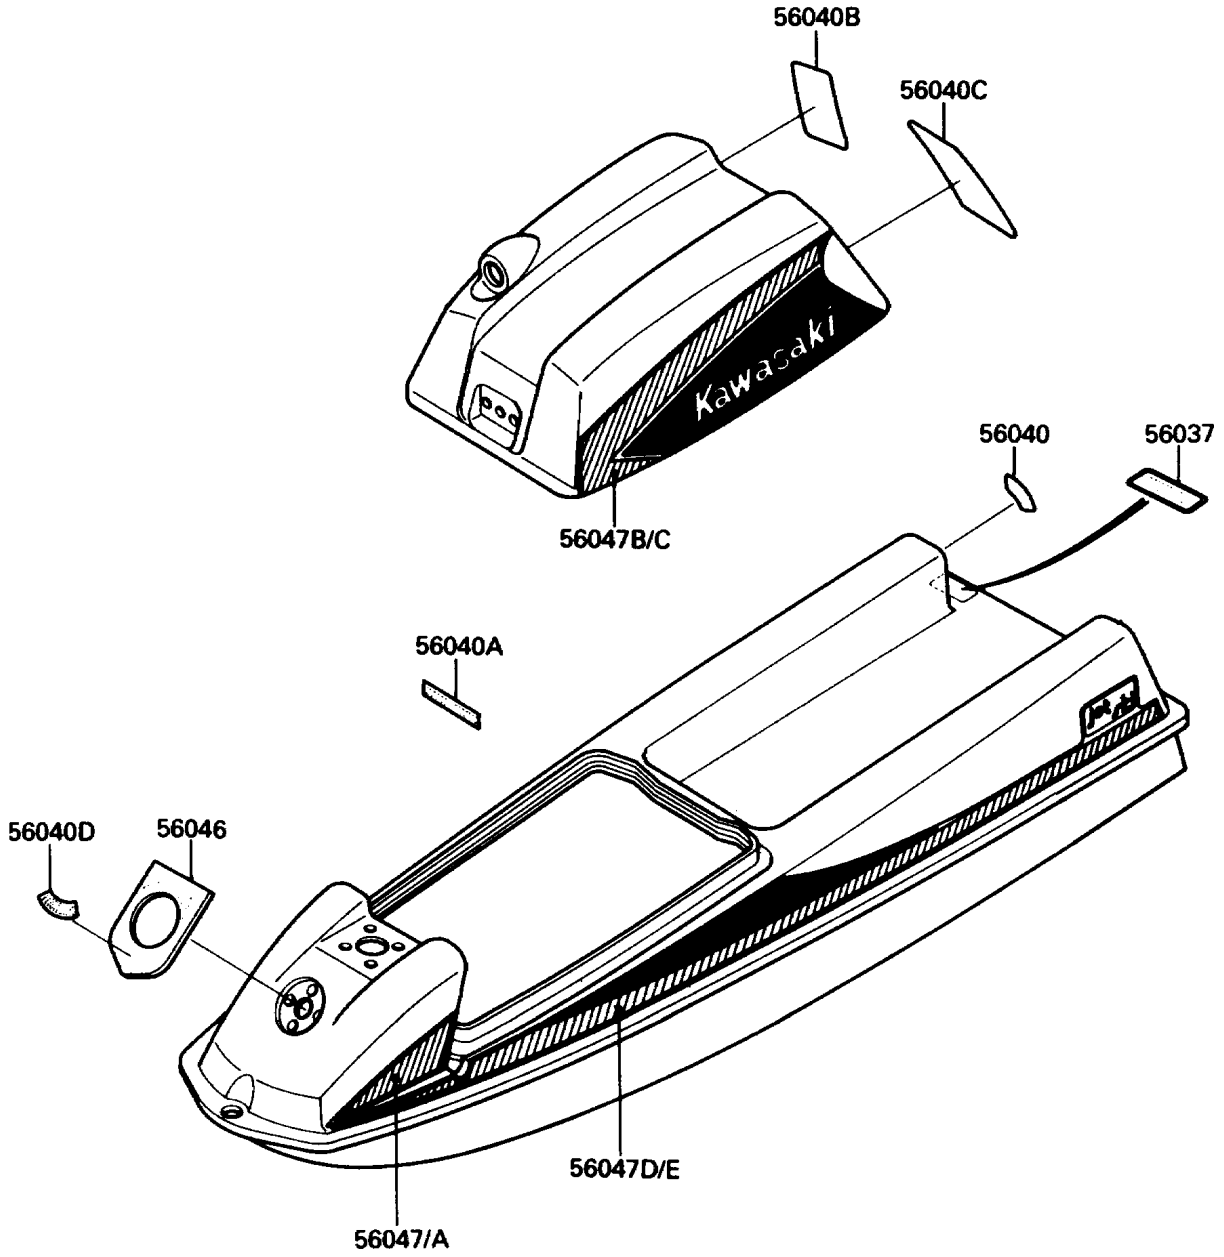

1988 JS300 PARTS DIAGRAM

Labels

F3183-0007

1988 JS300 PARTS LIST

Labels

ITEM NAME	PART NUMBER	QUANTITY
LABEL,FIRE EXTINGUISHER (Ref # 56037)	56022-506	1
LABEL-WARNING,CAP (Ref # 56040)	56040-3705	1
LABEL-WARNING,OIL (Ref # 56040A)	56040-3709	1
LABEL-WARNING,MAINTENANCE (Ref # 56040B)	56040-3731	1
LABEL-WARNING,SAFETY (Ref # 56040C)	56040-3732	1
LABEL-WARNING,BREAK-IN (Ref # 56040D)	56040-3733	1
PATTERN,FRONT DECK,UPP (Ref # 56046)	56046-1925	1
PATTERN,FRONT DECK,LH (Ref # 56047)	56047-1209	1
PATTERN,FRONT DECK,RH (Ref # 56047A)	56047-1210	1
PATTERN,ENGINE HOOD,LH (Ref # 56047B)	56047-1213	1
PATTERN,ENGINE HOOD,RH (Ref # 56047C)	56047-1214	1
PATTERN,REAR DECK,LH (Ref # 56047D)	56047-1957	1
PATTERN,REAR DECK,RH (Ref # 56047E)	56047-1958	1