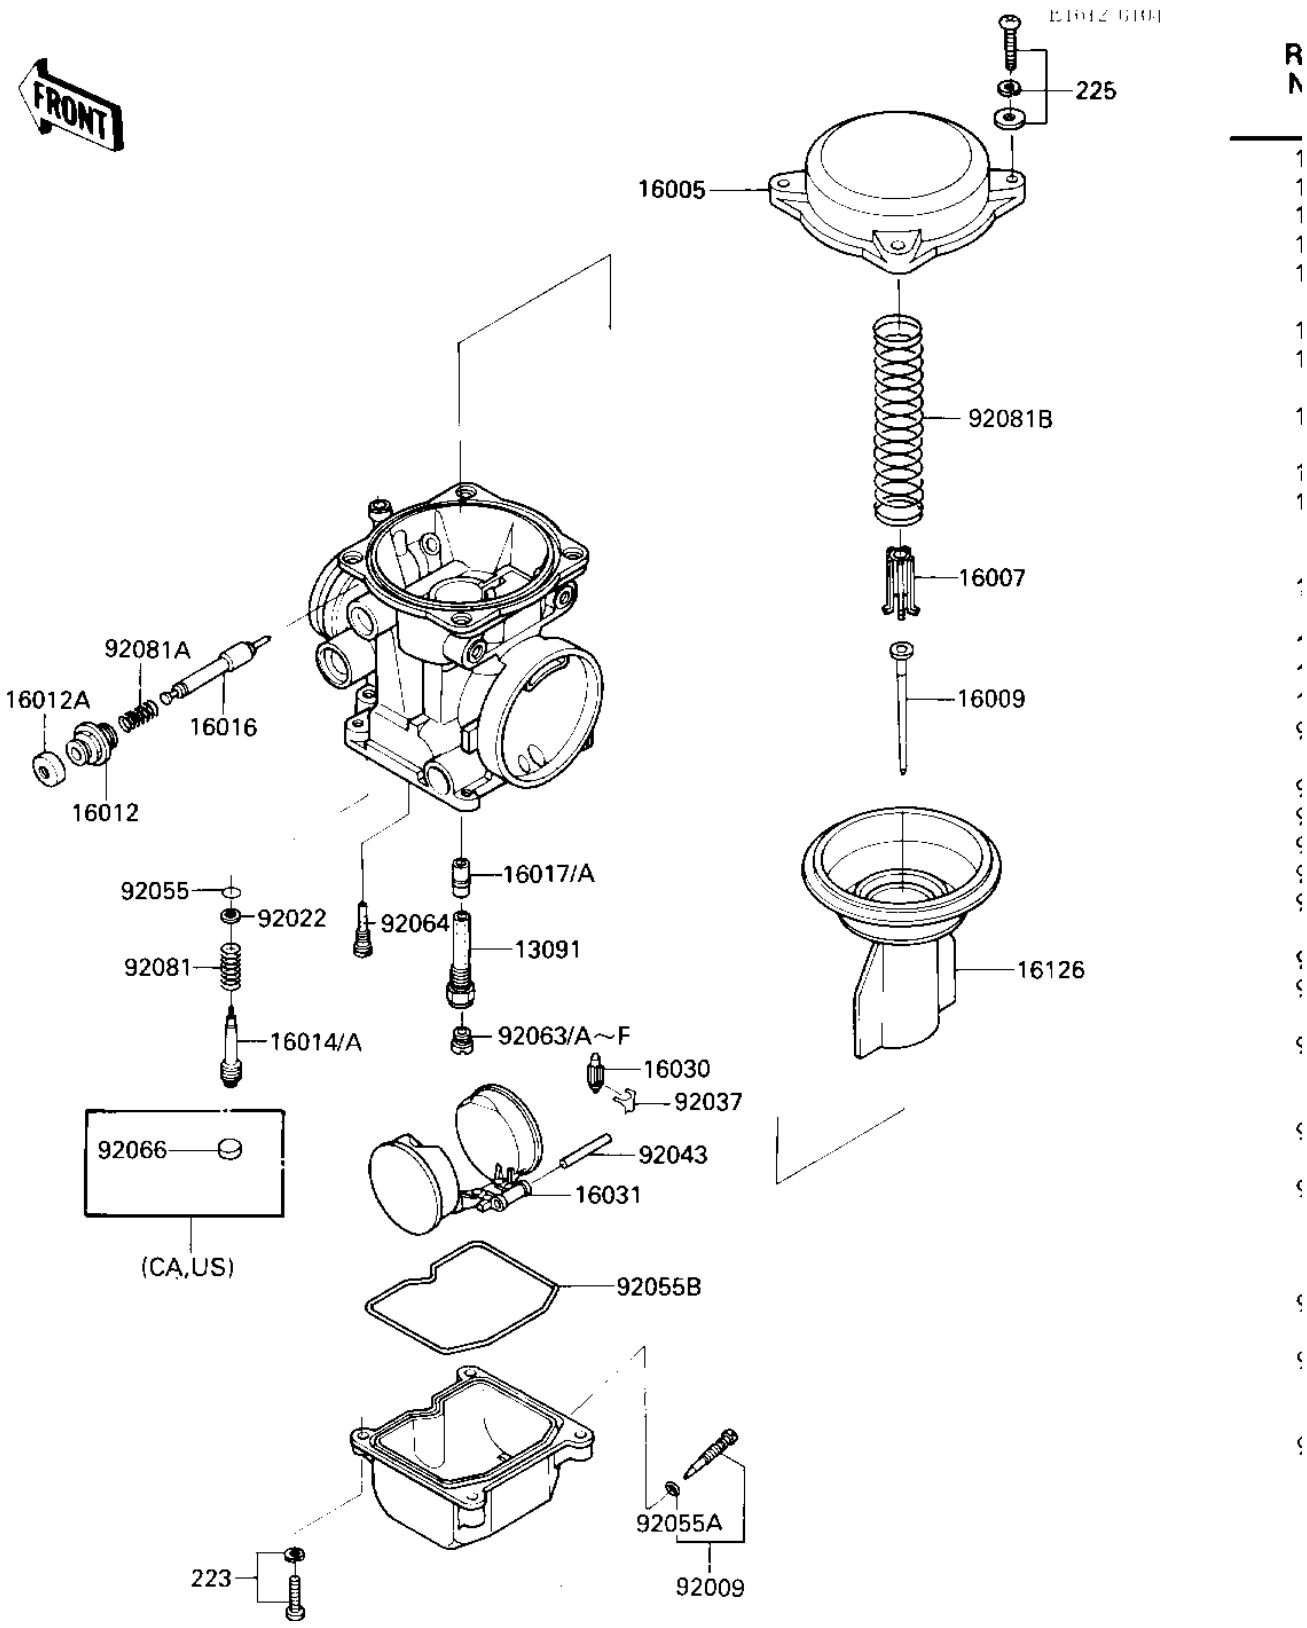

# 1987 Ninja® 600 PARTS DIAGRAM

## CARBURETOR PARTS

## CARBURETOR PARTS

ITEM NAME	PART NUMBER	QUANTITY
HOLDER (Ref # 13091)	13091-1391	4
TOP-CHAMBER (Ref # 16005)	16005-1056	4
SEAT-SPRING (Ref # 16007)	16007-1120	4
NEEDLE-JET,N27L (Ref # 16009)	16009-1270	4
CAP-STARTER PLUNGER (Ref # 16012)	16012-1051	4
CAP-STARTER PLUNGER (Ref # 16012A)	16012-1052	4
SCREW-PILOT AIR (Ref # 16014A)	16014-1054	4
PLUNGER,STARTER (Ref # 16016)	16016-1061	4
16017-1270 (Canada) (Ref # 16017)	16017-1285	4
JET-NEEDLE (Ref # 16017A)	16017-1286	4
FLOAT VALVE (Ref # 16030)	16030-1007	4
FLOAT (Ref # 16031)	16031-1056	4
VALVE,VACUUM (Ref # 16126)	16126-1160	4
SCREW,DRAIN (Ref # 92009)	92009-1095	4
WASHER,PLAIN (Ref # 92022)	92022-1003	4
CLAMP FLOAT VALVE (Ref # 92037)	16044-007	4
PIN,FLOAT (Ref # 92043)	92043-1148	4
O RING,PILOT ADJ (Ref # 92055)	92055-1002	4
"O" RING,DRAIN SCREW (Ref # 92055A)	92055-1053	4
RING-O,FLOAT CHAMBER (Ref # 92055B)	92055-1222	4
JET-MAIN #110 (Ref # 92063)	92063-1114	4
MAIN JET,#100 (Ref # 92063A)	92063-1008	2
MAIN JET,#105 (Ref # 92063B)	92063-1009	2
MAIN JET,#105 (Ref # 92063C)	92063-1009	4
JET-MAIN,#102 (Ref # 92063D)	92063-1115	4
JET-MAIN #108 (Ref # 92063E)	92063-1116	2
JET-MAIN #108 (Ref # 92063E)	92063-1116	4
JET-MAIN #112 (Ref # 92063F)	92063-1117	2
JET-MAIN #112 (Ref # 92063F)	92063-1117	4

## CARBURETOR PARTS

ITEM NAME	PART NUMBER	QUANTITY
JET-PILOT (Ref # 92064)	92064-1119	4
PLUG,PILOT SCREW (Ref # 92066)	92066-1051	4
SPRING,PIROT ADJ SCRW (Ref # 92081)	92081-1002	4
SPRING,STARTER PLUNGE (Ref # 92081A)	92081-1761	4
SPRING,VACUUM VALVE (Ref # 92081B)	92081-1912	4
SCREW-PAN-WS-CROS (Ref # 223)	223C0416	16
SCREW-PAN-WSP-CROS (Ref # 225)	225C0418	15