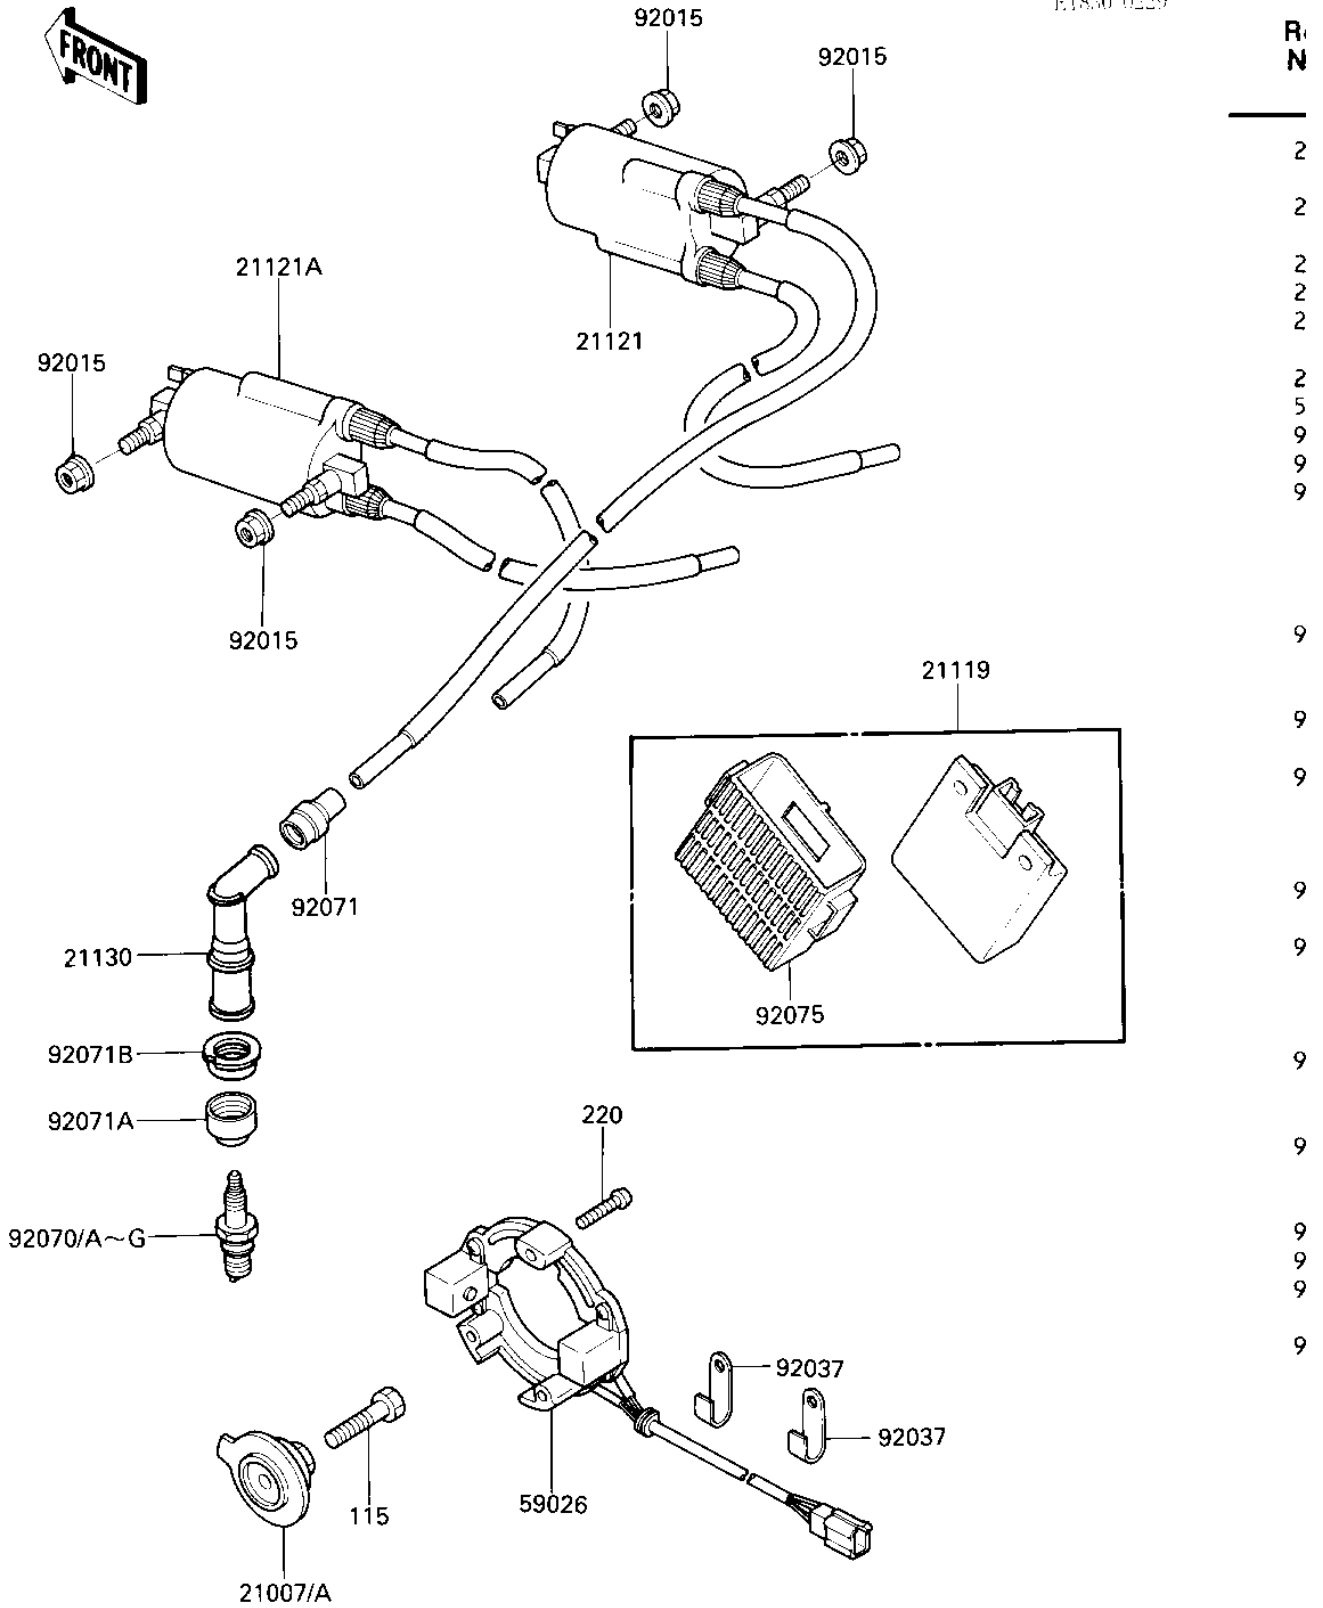

# 1987 Ninja® 600 PARTS DIAGRAM

## IGNITION

E1830-0229

# 1987 Ninja® 600 PARTS LIST

## IGNITION

ITEM NAME	PART NUMBER	QUANTITY
ROTOR,PULSING COIL (Ref # 21007)	21007-1130	1
ROTOR,PULSING COIL (Ref # 21007A)	21007-1135	1
IGNITER (Ref # 21119)	21119-1167	1
COIL-IGNITION,#1&#4 (Ref # 21121)	21121-1132	1
COIL-IGNITION,#2&#3 (Ref # 21121A)	21121-1133	1
CAP-SPARK PLUG (Ref # 21130)	21130-1057	4
COIL-PULSING (Ref # 59026)	59026-1068	1
NUT-6MM (Ref # 92015)	92015-1078	4
CLAMP,WIRING HARNESS (Ref # 92037)	21126-008	2
SPARK PLUG D8EA (Ref # 92070A)	D8EA	4
SPARK PLUG DR8ES (Canada) (Ref # 92070B)	92070-1019	4
UNAVAILABLE IN PRICE BOOK (Ref # 92070D)	92070-1034	4
SPARK PLUG DR8ES-L (Canada) (Ref # 92070G)	92070-1116	4
GROMMET,HIGH TENSION (Ref # 92071)	21131-005	4
GROMMET,PLUG CAP (Ref # 92071A)	92071-1124	4
GROMMET (Ref # 92071B)	92071-1144	4
DAMPER,IGNITER (Ref # 92075)	92075-1504	1
BOLT,SMALL UPSET (Ref # 115)	115G0835	1
SCREW-PAN-CROS,5X25 (Ref # 220)	220B0525	3