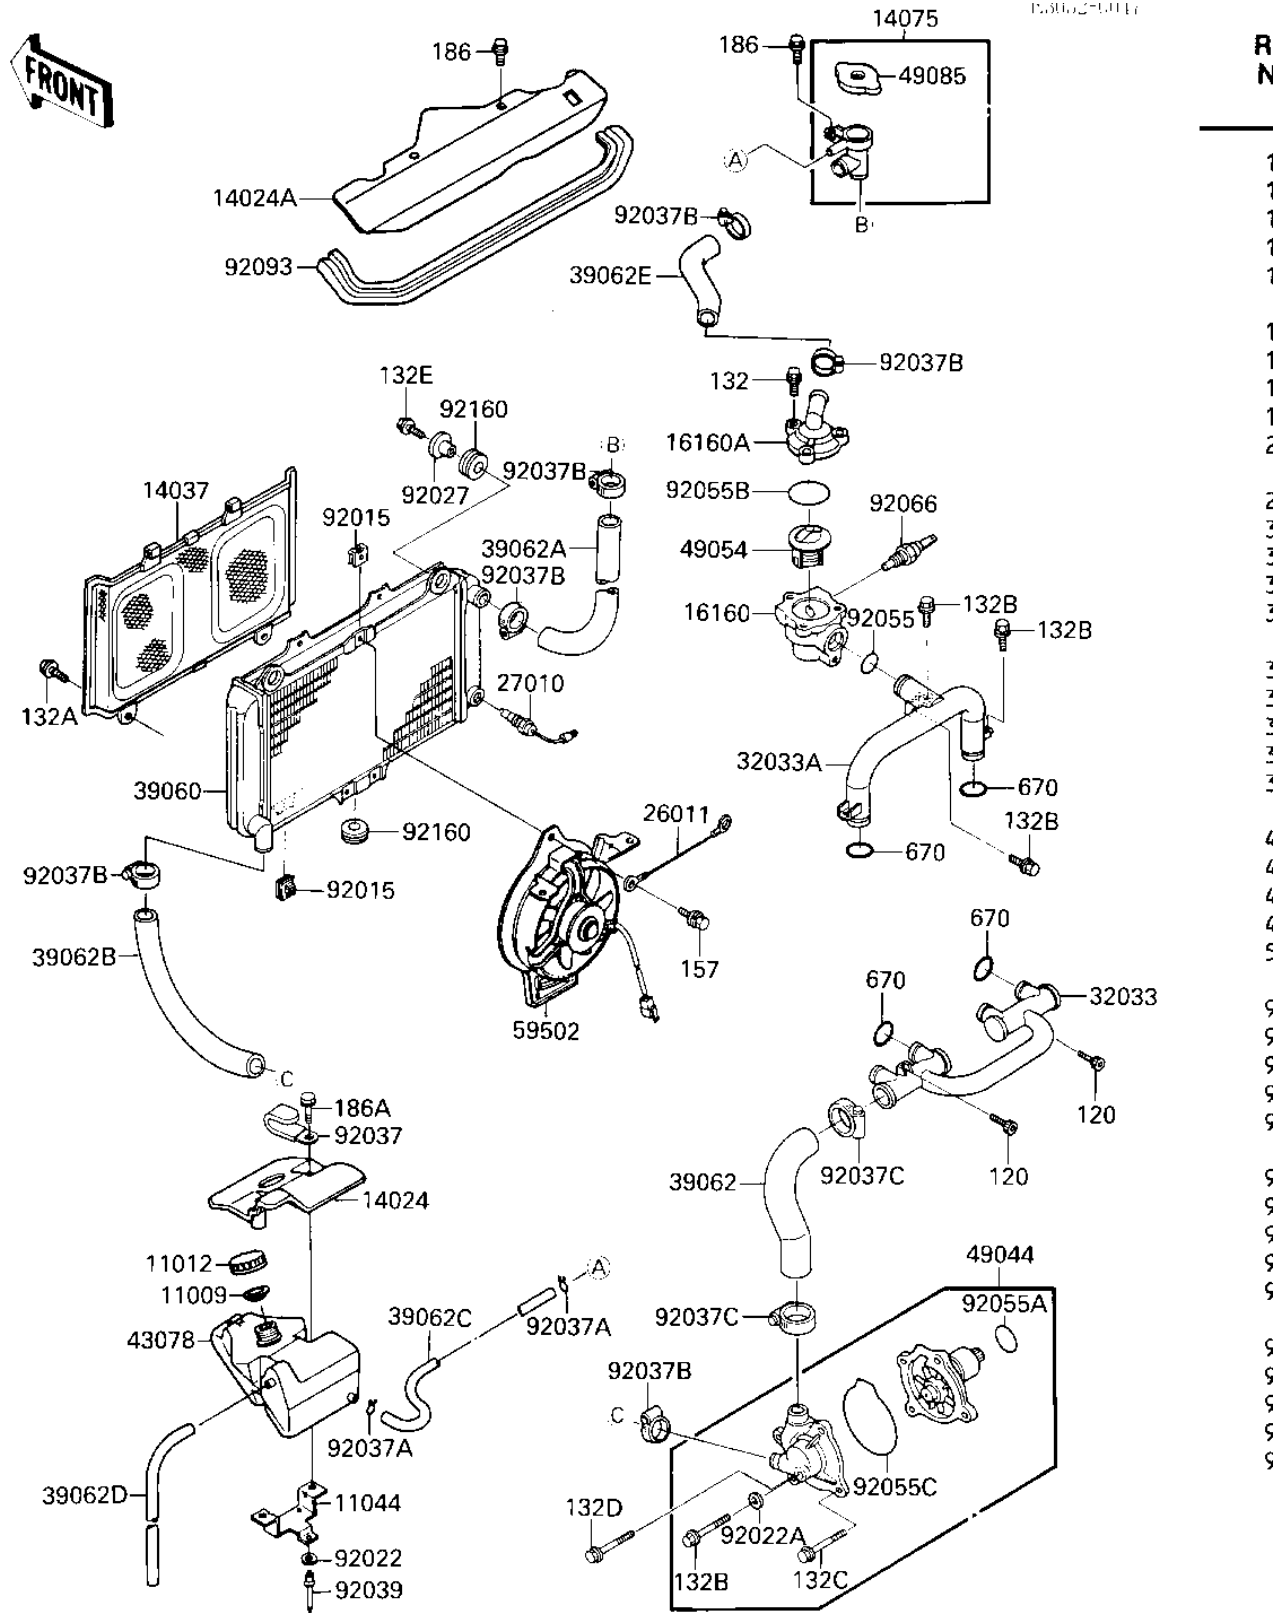

# 1987 Ninja® 600 PARTS DIAGRAM

# 1987 Ninja® 600 PARTS LIST

## RADIATOR/FAN/WATER PUMP

ITEM NAME	PART NUMBER	QUANTITY
GASKET,RESERVE TANK (Ref # 11009)	11009-1145	1
CAP,RESERVE TANK (Ref # 11012)	11012-1084	1
BRACKET,RESERVOIR (Ref # 11044)	11044-1170	1
COVER (Ref # 14024)	14024-1090	1
COVER,RADIATOR (Ref # 14024A)	14024-1137	1
SCREEN (Ref # 14037)	14037-1083	1
CAP-ASSY (Ref # 14075)	14075-1061	1
BODY,THERMOSTAT,LWR (Ref # 16160)	16160-1092	1
BODY (Ref # 16160A)	16160-1129	1
WIRE-LEAD,GROUND (Ref # 26011)	26011-1360	1
SWITCH,FAN (Ref # 27010)	27010-1180	1
PIPE (Ref # 32033)	32033-1593	1
PIPE (Ref # 32033A)	32033-1594	1
RADIATOR (Ref # 39060)	39060-1067	1
HOSE-COOLING (Ref # 39062)	39062-1111	1
HOSE-COOLING (Ref # 39062A)	39062-1113	1
HOSE-COOLING (Ref # 39062B)	39062-1114	1
HOSE-COOLING (Ref # 39062C)	39062-1269	1
HOSE-COOLING (Ref # 39062D)	39062-1269	1
HOSE-COOLING (Ref # 39062E)	39062-1130	1
RESERVOIR (Ref # 43078)	43078-1062	1
PUMP-WATER (Ref # 49044)	49044-1054	1
THERMOSTAT (Ref # 49054)	49054-1055	1
CAP-ASSY-PRESSURE (Ref # 49085)	49085-1003	1
FAN-ASSY (Ref # 59502)	59502-1057	1
NUT (Ref # 92015)	92015-1487	2
WASHER,5.2X16X16X1.2T (Ref # 92022)	25009-004	3
WASHER,6MM (Ref # 92022A)	92022-1627	1
COLLAR,FUEL TANK FITT (Ref # 92027)	92027-1134	2