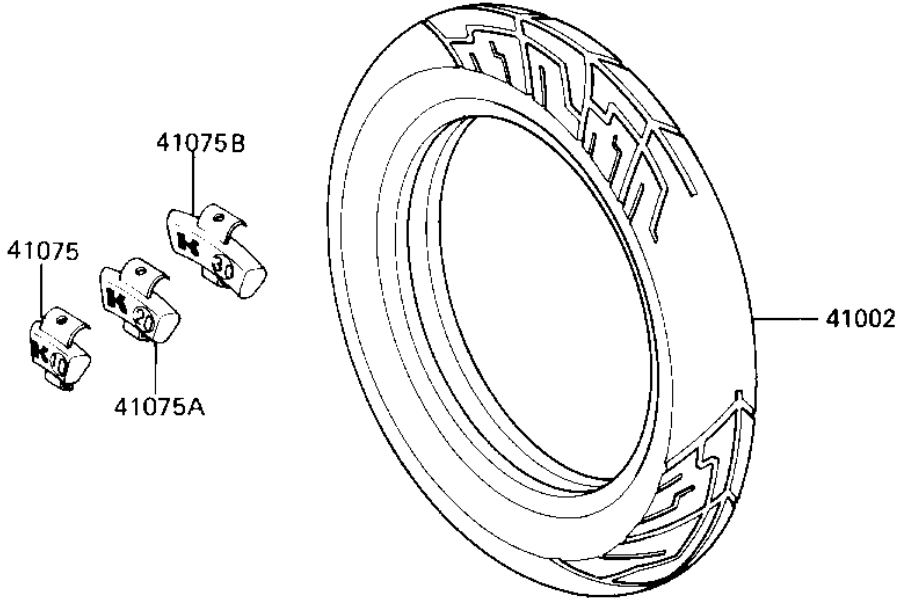

1987 Ninja® 600 PARTS DIAGRAM

TIRES

F2210-0131

R
N
1
4
4
4
4
4

1987 Ninja® 600 PARTS LIST

TIRES

ITEM NAME	PART NUMBER	QUANTITY
VALVE (Ref # 16126)	16126-1136	2
TIRE,FR,110/90 V16,GT (Ref # 41002)	41002-1503	1
TIRE,RR,130X90 V16,GT (Ref # 41002A)	41002-1504	1
BALANCER-WHEEL,10G (Ref # 41075)	41075-1014	AR
BALANCER-WHEEL,20G (Ref # 41075A)	41075-1052	AR
BALANCER-WHEEL,30G (Ref # 41075B)	41075-1053	AR