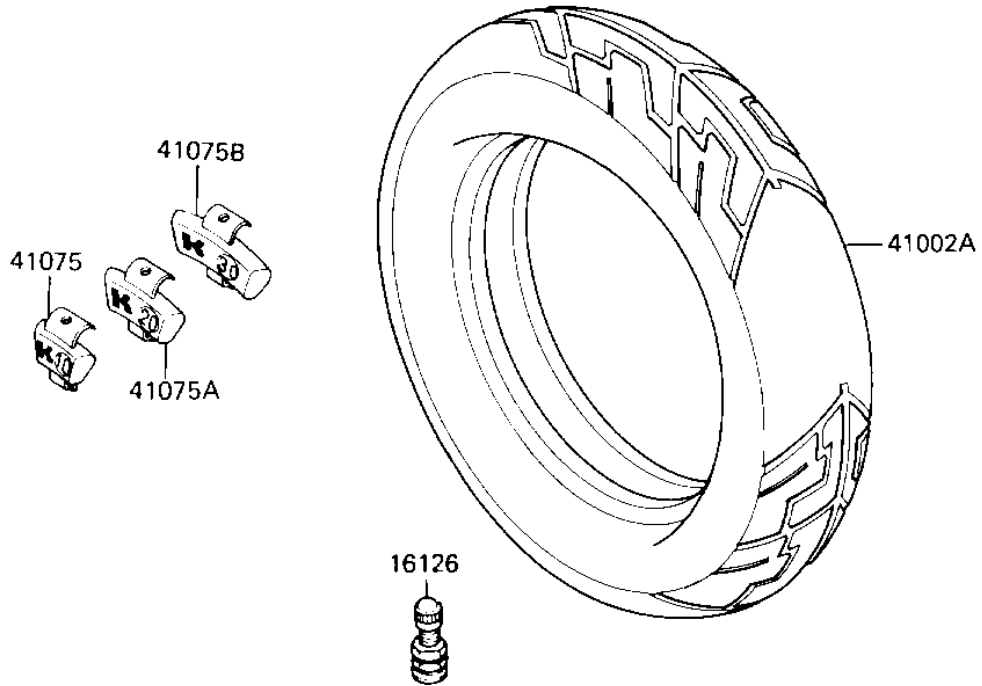

1987 Ninja® 600 PARTS DIAGRAM

TIRES

F2210-0131

R
N
1
4
4
4
4
4

1987 Ninja® 600 PARTS LIST

TIRES

ITEM NAME	PART NUMBER	QUANTITY
VALVE (Ref # 16126)	16126-1136	2
TIRE,FR,110/90 V16,GT (Ref # 41002)	41002-1503	1
TIRE,RR,130X90 V16,GT (Ref # 41002A)	41002-1504	1
BALANCER-WHEEL,10G (Ref # 41075)	41075-1014	AR
BALANCER-WHEEL,20G (Ref # 41075A)	41075-1052	AR
BALANCER-WHEEL,30G (Ref # 41075B)	41075-1053	AR