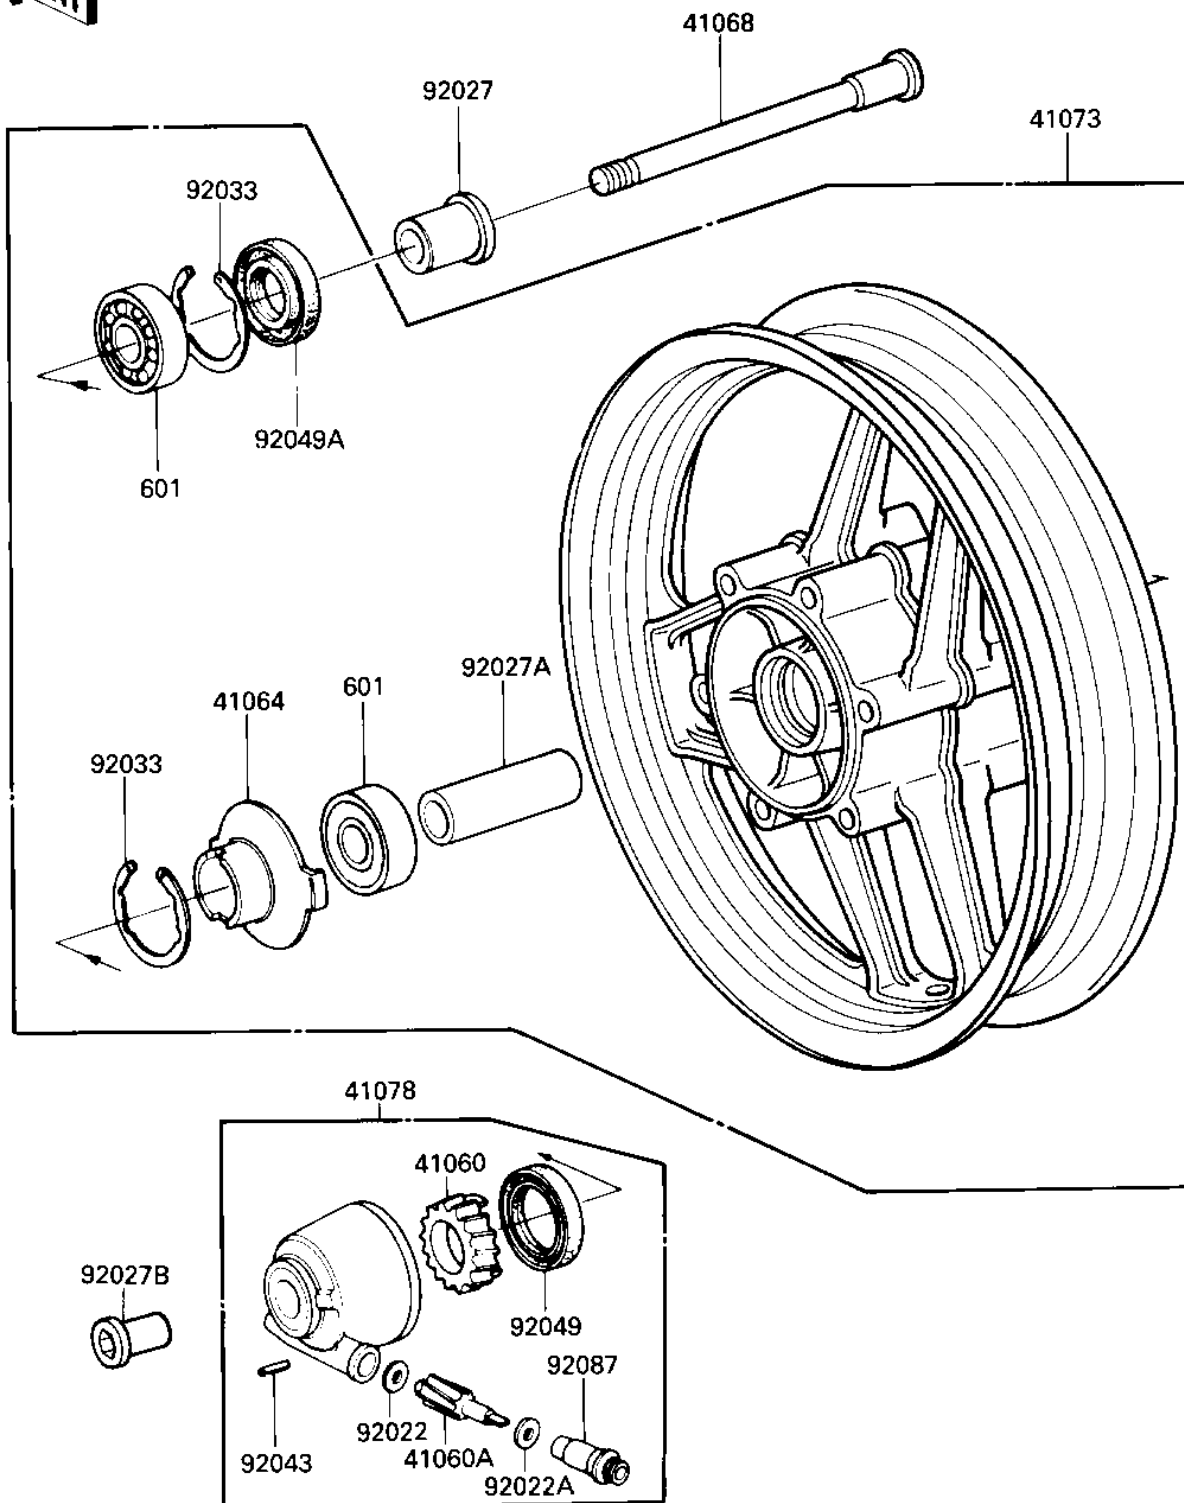

1987 Ninja® 600 PARTS DIAGRAM

FRONT WHEEL/HUB

F2230-0131

R	4
N	4
	4
	4
	4
	4
	5
	5
	5
	5
	5
	5
	5
	5
	5

1987 Ninja® 600 PARTS LIST

FRONT WHEEL/HUB

ITEM NAME	PART NUMBER	QUANTITY
GEAR-METER SCREW,24T (Ref # 41060)	41060-1025	1
GEAR-METER SCREW,9T (Ref # 41060A)	41060-1035	1
RECEIVER,SPEEDOMETER (Ref # 41064)	41064-1006	1
AXLE,FR (Ref # 41068)	41068-1164	1
WHEEL-ASSY,FR,WHITE N (Ref # 41073)	41073-1299-T6	1
CASE-ASSY-METER GEAR (Ref # 41078)	41078-1057	1
WASHER THRST SPD PINI (Ref # 92022)	41063-001	1
WASHER THRST SPD PINI (Ref # 92022A)	41063-001	1
COLLAR,FR AXLE L=30MM (Ref # 92027)	92027-1225	1
COLLAR,L=70 (Ref # 92027A)	92027-1725	1
COLLAR,&NUT,FR AXLE,L (Ref # 92027B)	92027-1726	1
CIRCLIP,42MM (Ref # 92033)	92033-1041	2
PIN,SPRING (Ref # 92043)	41082-001	1
OIL SEAL,BJN30427-C3 (Ref # 92049)	92049-1057	1
OIL SEAL,AG1144AO (Ref # 92049A)	92049-1058	1
BUSHING,METER GEAR (Ref # 92087)	92087-1002	1
BEARING-BALL (Ref # 601)	601B6302U	2