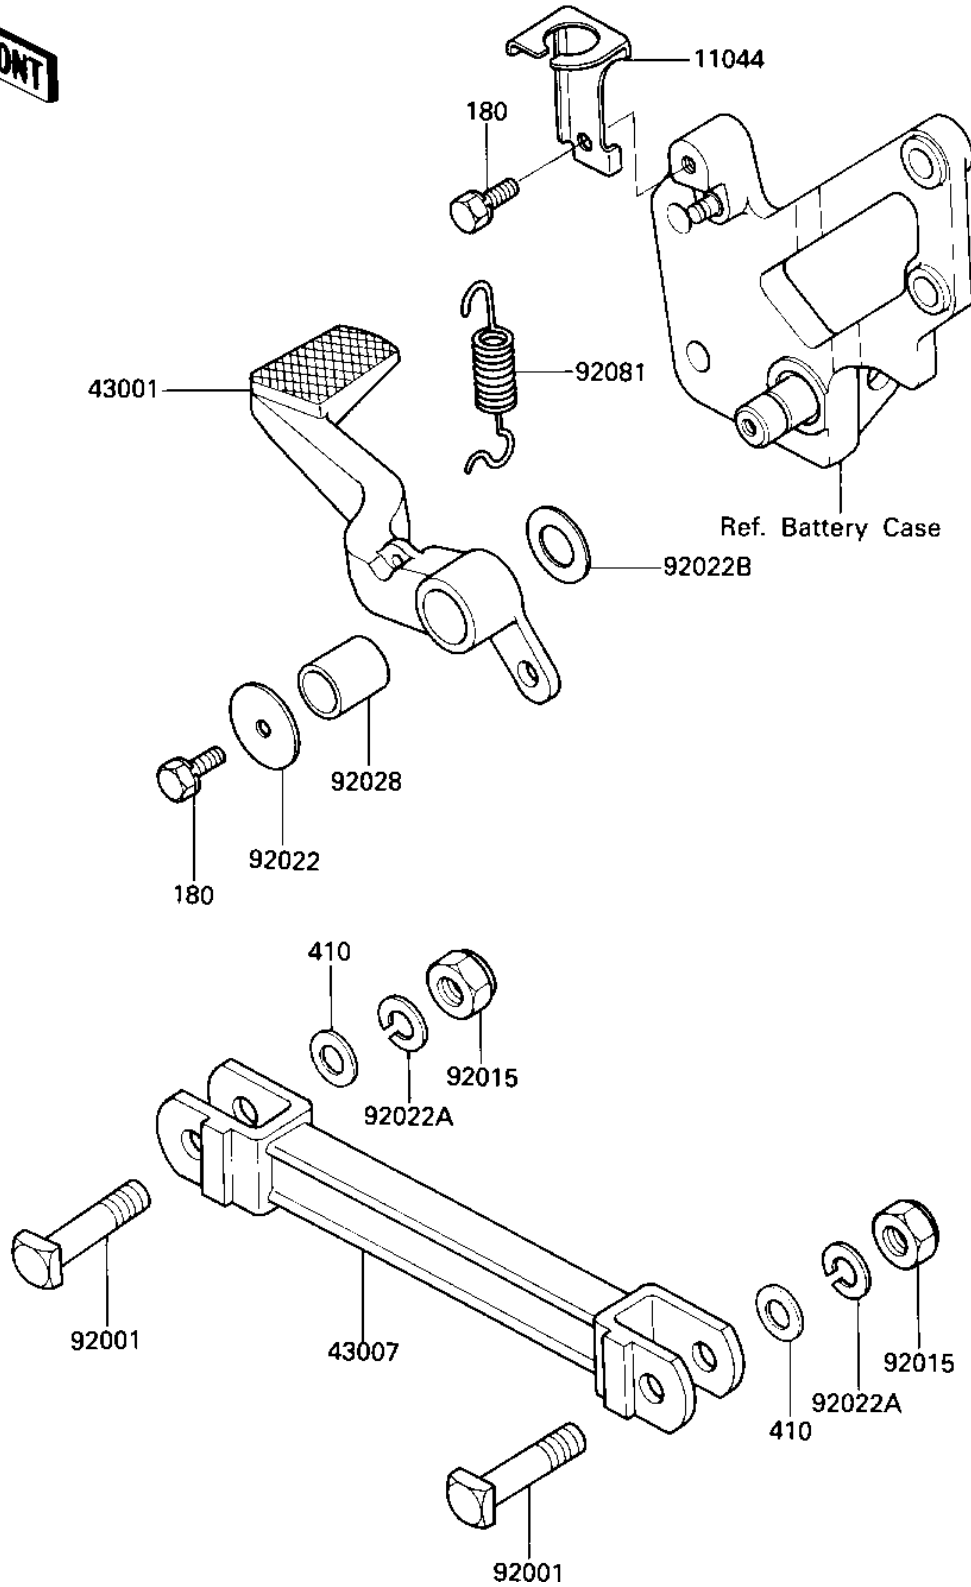

1987 Ninja® 600 PARTS DIAGRAM

BRAKE PEDAL/TORQUE LINK

F2260-015a

R	N
1	
4	
4	
9	
9	
5	
5	
5	
5	

1987 Ninja® 600 PARTS LIST

BRAKE PEDAL/TORQUE LINK

ITEM NAME	PART NUMBER	QUANTITY
BRACKET,RR BRAKE SWIT (Ref # 11044)	11044-1107	1
LEVER-BRAKE,PEDAL (Ref # 43001)	43001-1190	1
ROD-TORQUE (Ref # 43007)	43007-1115	1
BOLT,SQUARE HEAD (Ref # 92001)	92001-1307	2
NUT,LOCK,10MM (Ref # 92015)	92019-021	2
WASHER,7X28X1.6 (Ref # 92022)	92022-1282	1
WASHER,SPRING,10MM (Ref # 92022A)	92022-1540	2
WASHER,PLAIN (Ref # 92022B)	92022-326	1
BUSHING,BRAKE PEDAL (Ref # 92028)	92028-1282	1
SPRING,BRAKE PEDAL (Ref # 92081)	92081-1833	1
BOLT-UPSET-WS,6X14 (Ref # 180)	180B0614	2
WASHER PLAIN 10MM (Ref # 410)	410B1000	2