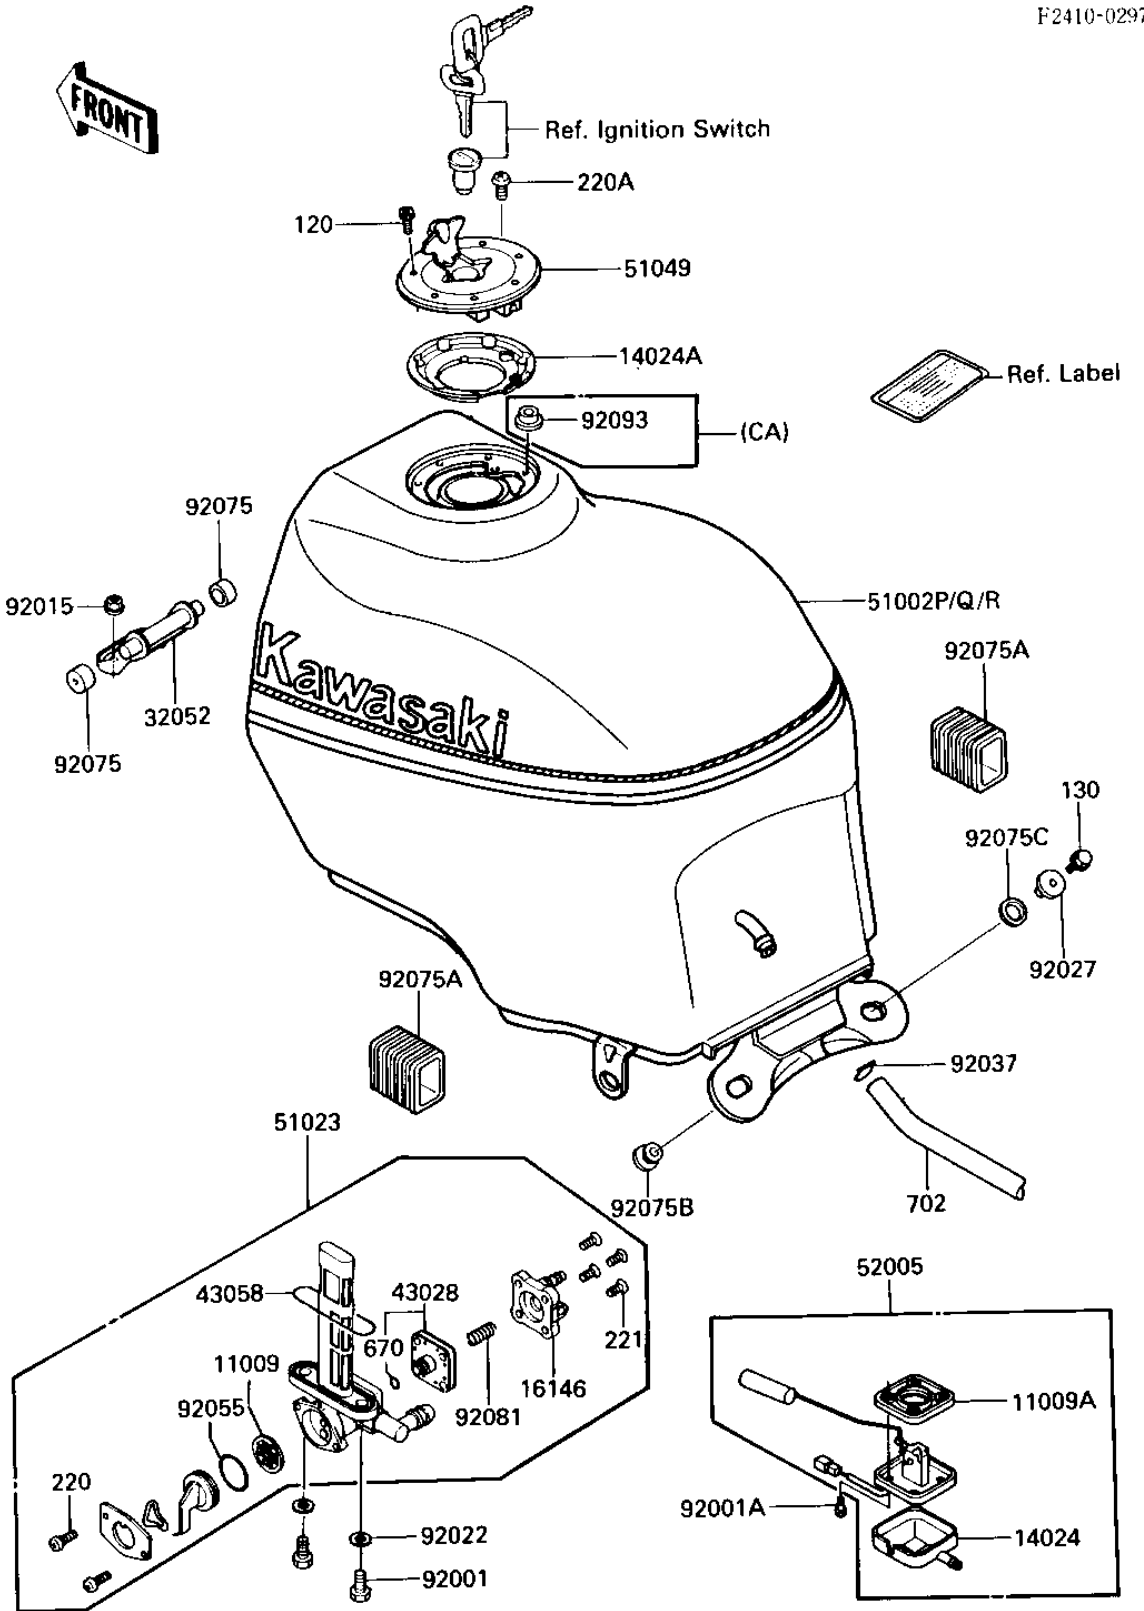

1987 Ninja® 600 PARTS DIAGRAM

FUEL TANK

F2410-0297

R
N

- 1
- 1
- 1
- 1
- 1
- 3
- 4
- 4
- 5

1987 Ninja® 600 PARTS LIST

FUEL TANK

ITEM NAME	PART NUMBER	QUANTITY
GASKET,FUEL TAP (Ref # 11009)	11009-1188	1
GASKET,FUEL GAUGE (Ref # 11009A)	11009-1656	1
COVER,FUEL GAGE (Ref # 14024)	14025-1536	1
COVER (Ref # 14024A)	14025-1913	1
COVER ASSY,FUEL TAP (Ref # 16146)	16146-1009	1
BRACKET-TANK (Ref # 32052)	32052-1202	1
DIAPHRAGM (Ref # 43028)	43028-1033	1
DIAPHRAGM (Ref # 43058)	43028-1033	1
TANK-COMP-FUEL,RED/GR (Ref # 51002P)	51002-5306-X5	1
TANK-COMP-FUEL,RED/GR (Ref # 51002Q)	51002-5307-X5	1
TANK-COMP-FUEL,BLUE/WHITE (Can (Ref # 51002R)	51002-5308-X7	1
TAP-ASSY,FUEL (Ref # 51023)	51023-1186	1
CAP-TANK,FUEL (Ref # 51049)	51049-1079	1
GAUGE,FUEL (Ref # 52005)	52005-1071	1
BOLT,6X20,FUEL TAP (Ref # 92001)	92001-1091	2
BOLT,FUEL GAGE (Ref # 92001A)	92001-1705	4
NUT,FLANGED,6MM (Ref # 92015)	92015-1367	2
WASHER-PLAIN (Ref # 92022)	92022-183	2
COLLAR (Ref # 92027)	92027-251	2
CLAMP FUEL PIPE (Ref # 92037)	92037-010	1
"0" RING,FUEL TAP LEV (Ref # 92055)	92055-1085	1
DAMPER,FUEL TANK,FRON (Ref # 92075)	92075-1115	2
DAMPER,FUEL TANK (Ref # 92075A)	92075-1700	2
RUBBER,FENDER COVER (Ref # 92075B)	92075-174	2
DAMPER RUBBER (Ref # 92075C)	92075-175	2
SPRING,DIAPHRAGM VALV (Ref # 92081)	92081-1240	1
OIL SEAL,FUEL TANK (Ref # 92093)	92093-1030	1
BOLT-SOCKET (Ref # 120)	120S0512	7
BOLT-FLANGED,6X25 (Ref # 130)	130J0625	2

1987 Ninja® 600 PARTS LIST

FUEL TANK

ITEM NAME	PART NUMBER	QUANTITY
SCREW PAN HEAD 3X8 (Ref # 220)	220B0308	2
SCREW-PAN-CROS (Ref # 220A)	220C0508	1
SCREW-CSK-CROS,4X14 (Ref # 221)	221B0414	4
"O" RING,4MM (Ref # 670)	670B1504	1
TUBE-BREATHER (BULK) (Ref # 702)	702A071000	1