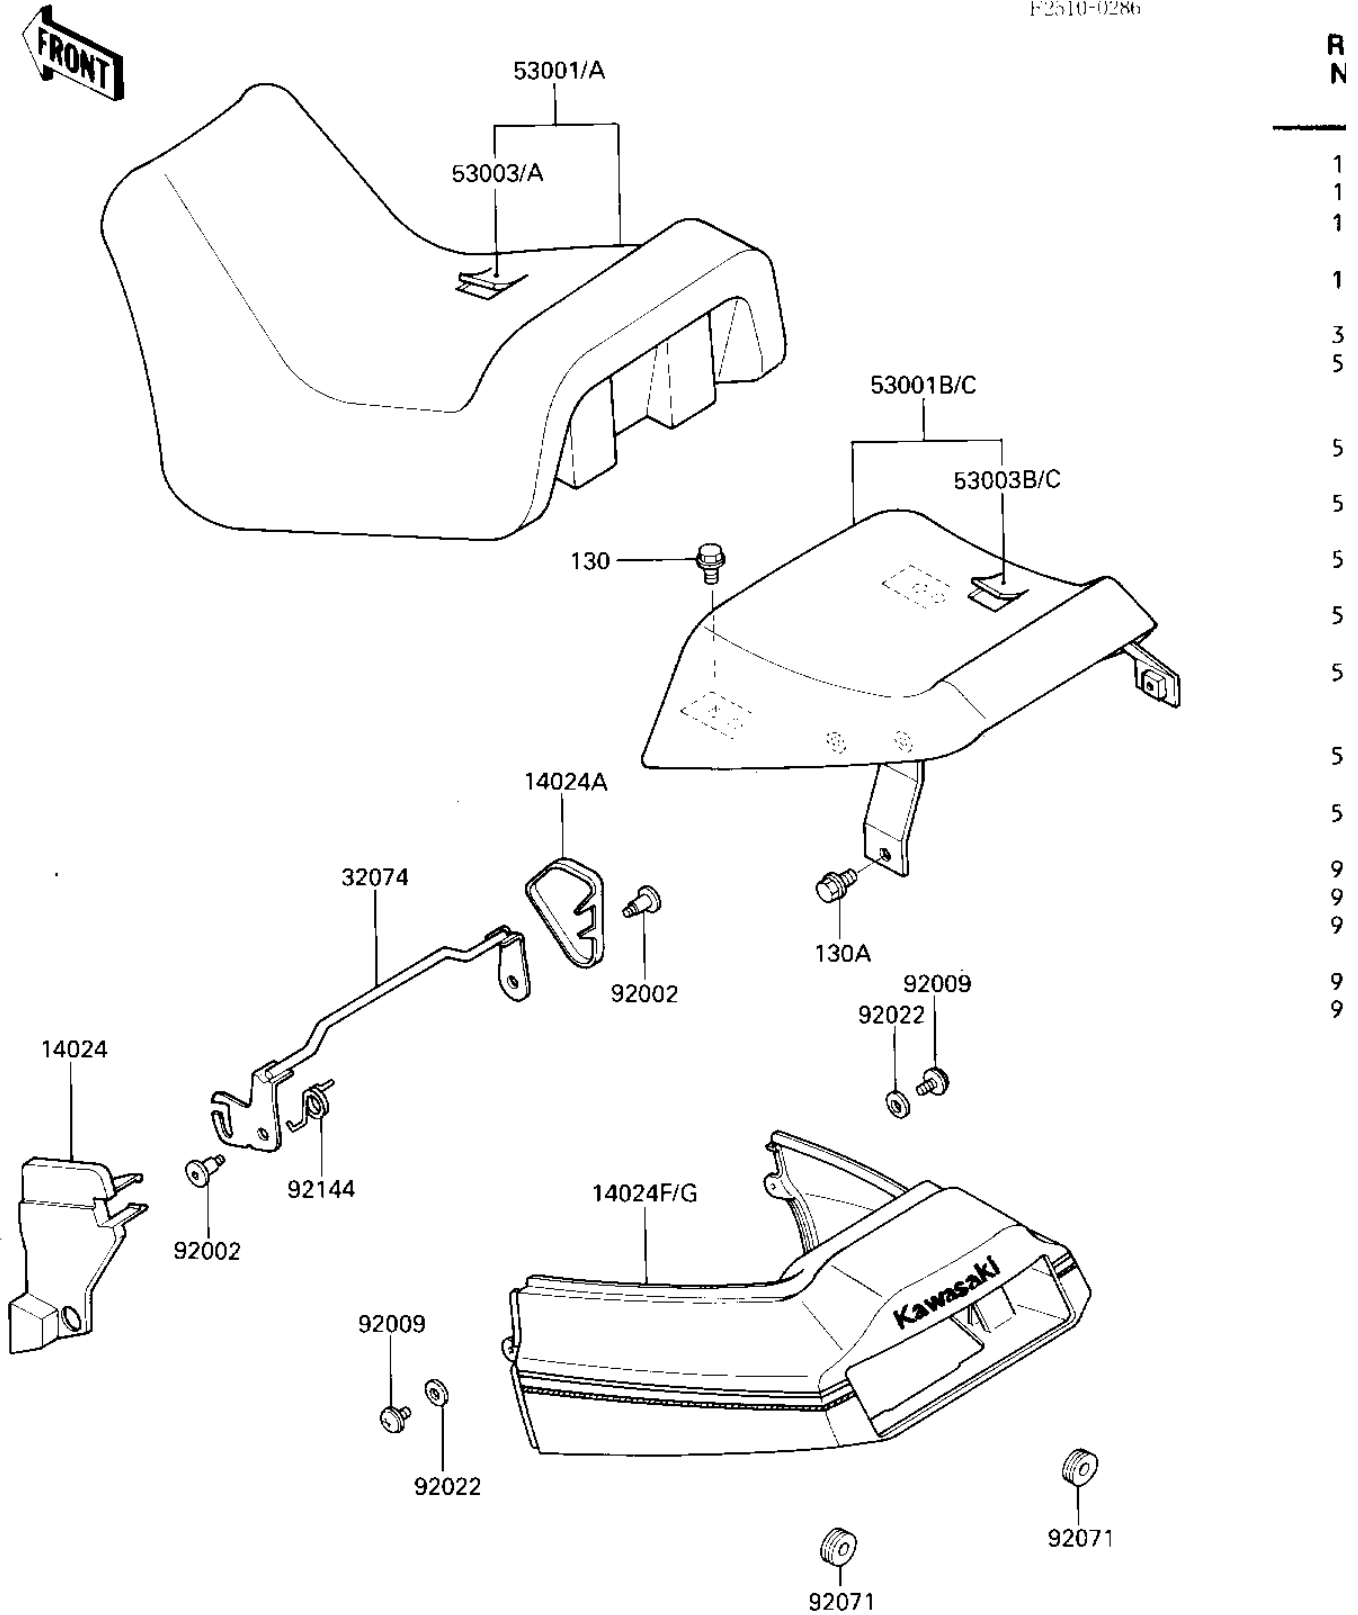

1987 Ninja® 600 PARTS DIAGRAM

SEAT/SEAT COVERS

F2310-0286

1987 Ninja® 600 PARTS LIST

SEAT/SEAT COVERS

ITEM NAME	PART NUMBER	QUANTITY
COVER,SEAT LOCK,LH (Ref # 14024)	14024-1051	1
COVER,SEAT LOCK,RH (Ref # 14024A)	14024-1052	1
COVER,SEAT,RED/GRAY (Ref # 14024F)	14025-5270-X5	1
COVER,SEAT,BLUE/WHITE (Canada) (Ref # 14024G)	14025-5271-X7	1
BRACKET-LOCK,SEAT (Ref # 32074)	32074-1113	1
SEAT-ASSY,FR,RED (Canada) (Ref # 53001)	53001-1415-NH	1
SEAT-ASSY,FR,BLACK (Ref # 53001A)	53001-1415-N3	1
SEAT-ASSY,RR,BLUE (Canada) (Ref # 53001B)	53001-1416-NH	1
SEAT-ASSY,RR,BLACK (Ref # 53001C)	53001-1416-N3	1
LEATHER,FRONT SEAT,BLUE (Canad (Ref # 53003)	53003-1130-NH	1
LEATHER,FRONT SEAT,BL (Ref # 53003A)	53003-1130-N3	1
LEATHER,FRONT SEAT,BLUE (Canad (Ref # 53003B)	53003-1131-NH	1
LEATHER,REAR SEAT,BLA (Ref # 53003C)	53003-1131-N3	1
BOLT (Ref # 92002)	92002-1616	2
SCREW,6X14 (Ref # 92009)	92009-1288	2
WASHER,6.5X16X1.0 (Ref # 92022)	92022-1654	2
GROMMET (Ref # 92071)	92071-056	2
SPRING (Ref # 92144)	92144-1086	1
BOLT (Ref # 130)	130B0612	2
BOLT,FLANGED,8X14 (Ref # 130A)	130G0814	2