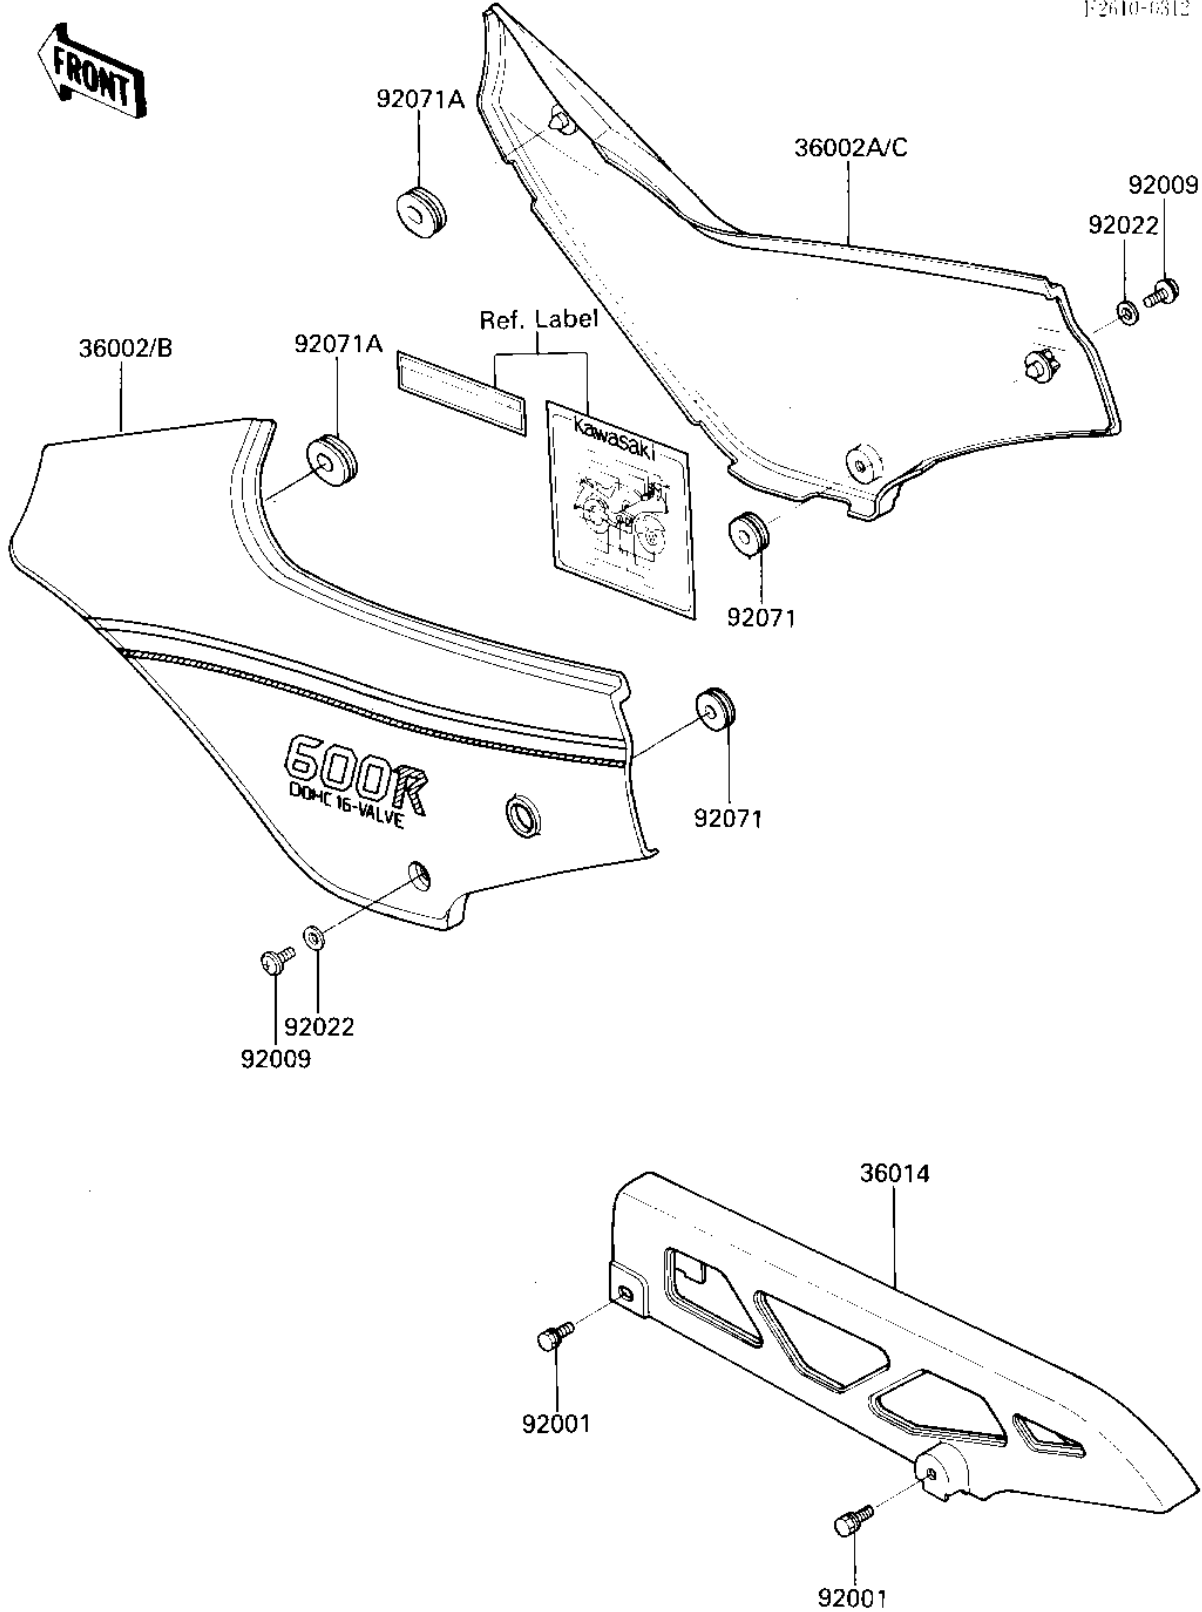

1987 Ninja® 600 PARTS DIAGRAM

SIDE COVERS/CHAIN COVER

1F2610-0312

1987 Ninja® 600 PARTS LIST

SIDE COVERS/CHAIN COVER

ITEM NAME	PART NUMBER	QUANTITY
COVER-SIDE,LH,RED/GRA (Ref # 36002)	36002-5383-X5	1
COVER-SIDE,RH,RED/GRA (Ref # 36002A)	36002-5384-X5	1
COVER-SIDE,LH,BLUE/WHITE (Cana (Ref # 36002B)	36002-5395-X7	1
COVER-SIDE,RH,BLUE/WHITE (Cana (Ref # 36002C)	36002-5396-X7	1
CASE-CHAIN (Ref # 36014)	36014-1121	1
BOLT,6X12,BLACK (Ref # 92001)	92001-1956	2
SCREW,6X14 (Ref # 92009)	92009-1288	2
WASHER,6.5X16X1.0 (Ref # 92022)	92022-1654	2
GROMMET (Ref # 92071)	92071-056	2
GROMMET,SIDE COVER (Ref # 92071A)	92071-1043	2