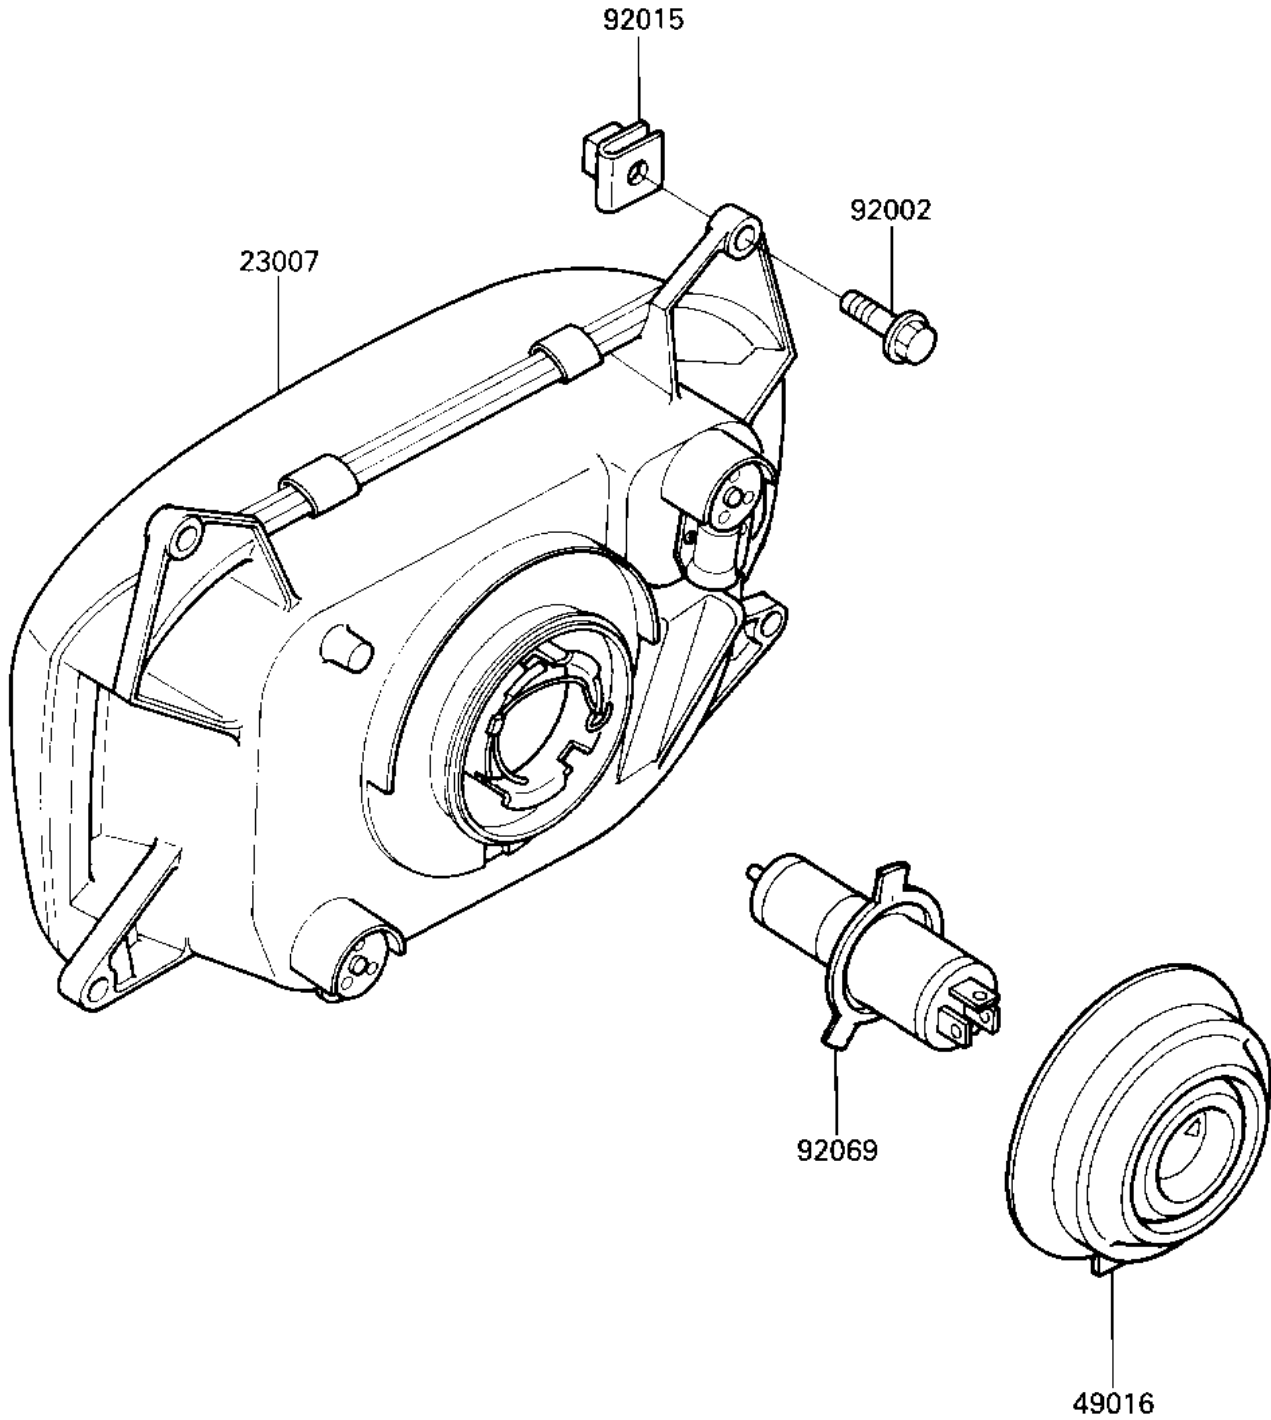

1987 Ninja® 600 PARTS DIAGRAM

HEADLIGHT

F2710-0247

1987 Ninja® 600 PARTS LIST

HEADLIGHT

ITEM NAME	PART NUMBER	QUANTITY
LENS-COMP,HEAD LAMP (Ref # 23007)	23007-1132	1
COVER-SEAL,HEAD LAMP (Ref # 49016)	49016-1108	1
BOLT,6X25 (Ref # 92002)	92002-1135	4
NUT,MUFFLER (Ref # 92015)	92015-1094	4
BULB,12V-60/55W (Ref # 92069)	92069-1002	1