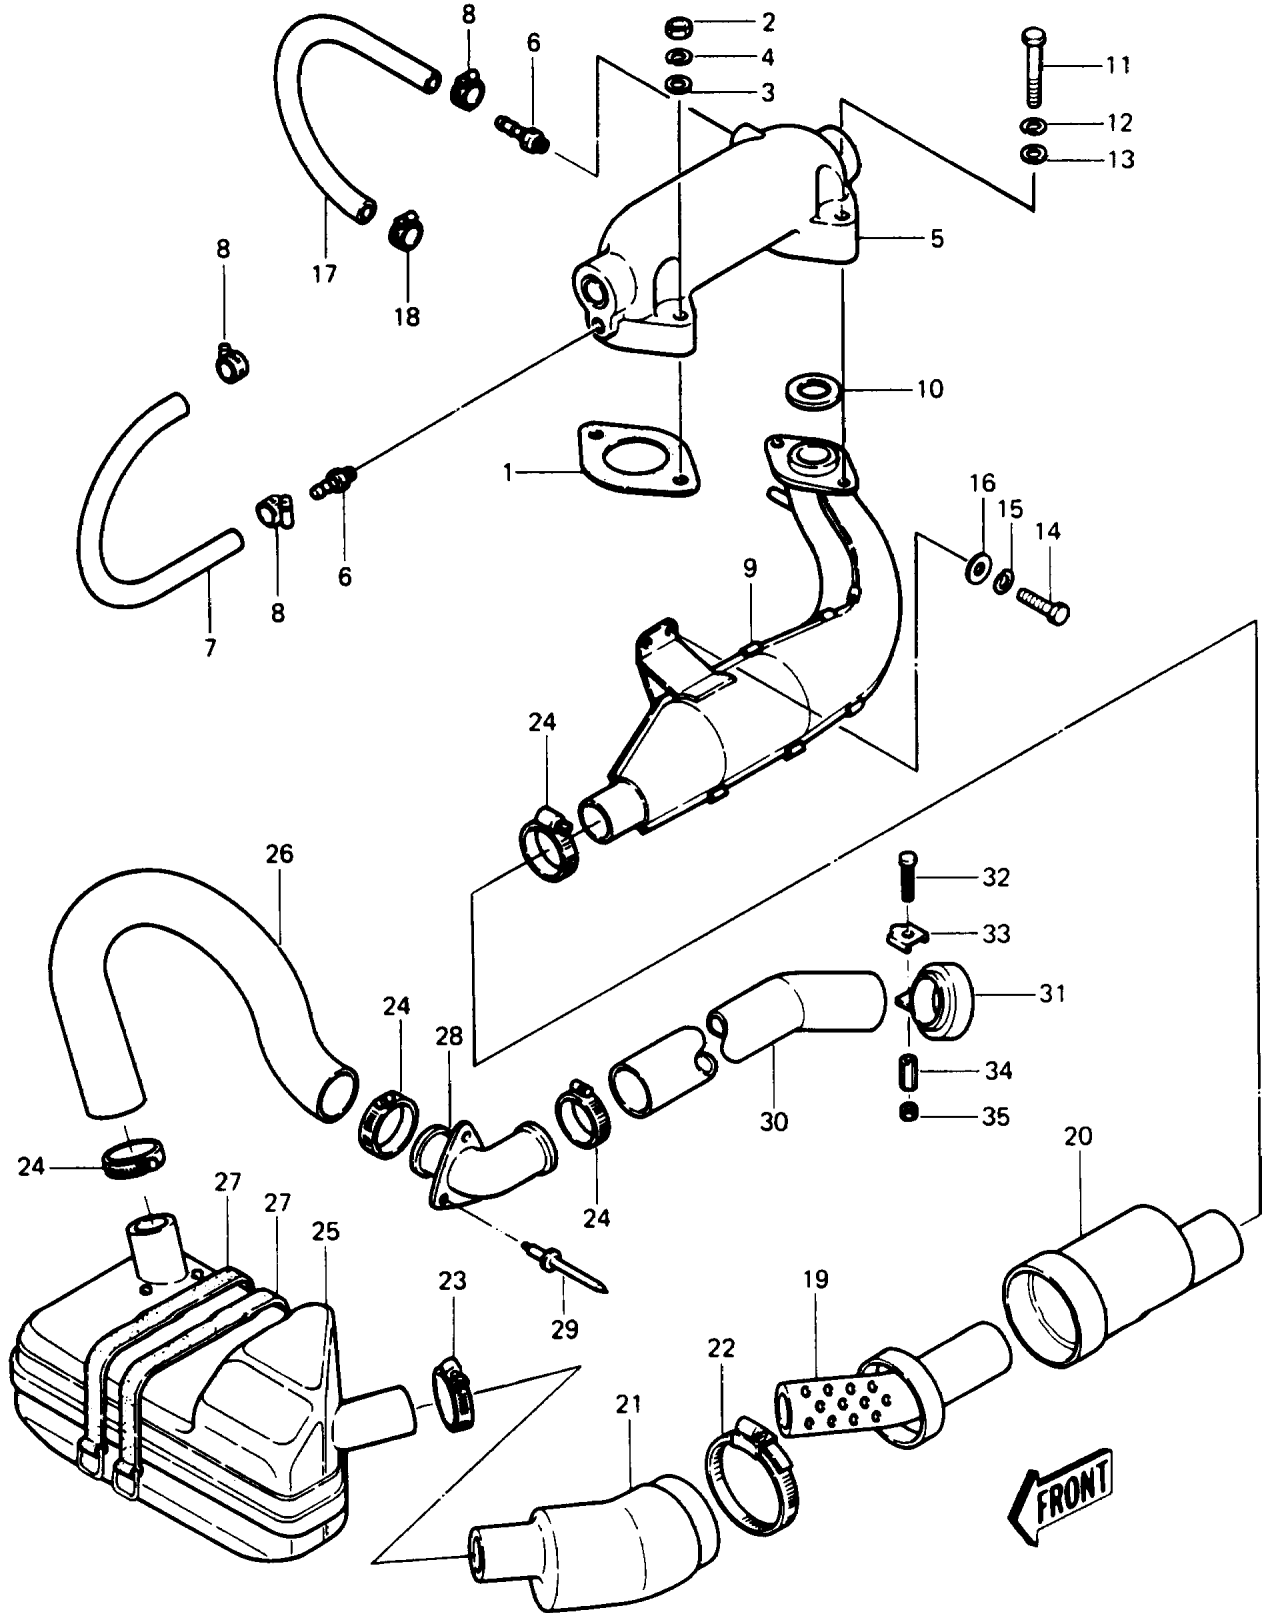

1987 JS440 PARTS DIAGRAM

Muffler(JS440-A11/A12/A13)

1987 JS440 PARTS LIST

Muffler(JS440-A11/A12/A13)

ITEM NAME	PART NUMBER	QUANTITY
GASKET,EXHAUST (Ref # 10)	18067-509	1
BOLT,8X45 (Ref # 11)	110R0845	2
WASHER-SPRING,8MM (Ref # 12)	461S0800	2
WASHER-PLAIN-SMALL,8MM (Ref # 13)	410S0800	2
BOLT,8X20 (Ref # 14)	110R0820	2
WASHER-SPRING,8MM (Ref # 15)	461S0800	2
WASHER,8.4X23X2.5 (Ref # 16)	92022-3744	2
TUBE,9X16X250 (Ref # 17)	92059-502	1
CLAMP (Ref # 18)	92037-504	1
PIPE-EXHAUST (Ref # 19)	59151-528	1
TUBE (Ref # 20)	92059-542	1
TUBE (Ref # 21)	92059-543	1
CLAMP (Ref # 22)	92037-541	1
CLAMP (Ref # 23)	92037-509	1
CLAMP (Ref # 24)	92037-509	4
MUFFLER,WATER BOX (Ref # 25)	18001-3006	1
TUBE,EXHAUST (Ref # 26)	92059-528	1
BAND (Ref # 27)	92072-511	2
PIPE-TAIL,TAIL,EXHAUST (Ref # 28)	59156-506	1
RIVET (Ref # 29)	92039-3701	3
TUBE,EXHAUST,TAIL (Ref # 30)	92059-549	1
CLAMP (Ref # 31)	92037-545	1
SCREW-PAN-CROS,6X45 (Ref # 32)	220R0645	1
WASHER (Ref # 33)	92095-513	1
NUT,6MM (Ref # 34)	92015-532	1
NUT-HEX,6MM (Ref # 35)	311R0600	1
GASKET,EXHAUST (Ref # 1)	18067-502	1
NUT-HEX,8MM (Ref # 2)	311M0800	2
WASHER-PLAIN-SMALL,8MM (Ref # 3)	410S0800	2

1987 JS440 PARTS LIST

Muffler(JS440-A11/A12/A13)

ITEM NAME	PART NUMBER	QUANTITY
WASHER-SPRING,8MM (Ref # 4)	461S0800	2
PIPE-EXHAUST (Ref # 5)	18049-3006-YR	1
FITTING,HOSE (Ref # 6)	92005-3001	2
TUBE,9X190 (Ref # 7)	92059-3021	1
CLAMP (Ref # 8)	92037-504	3
MUFFLER (Ref # 9)	18001-520	1